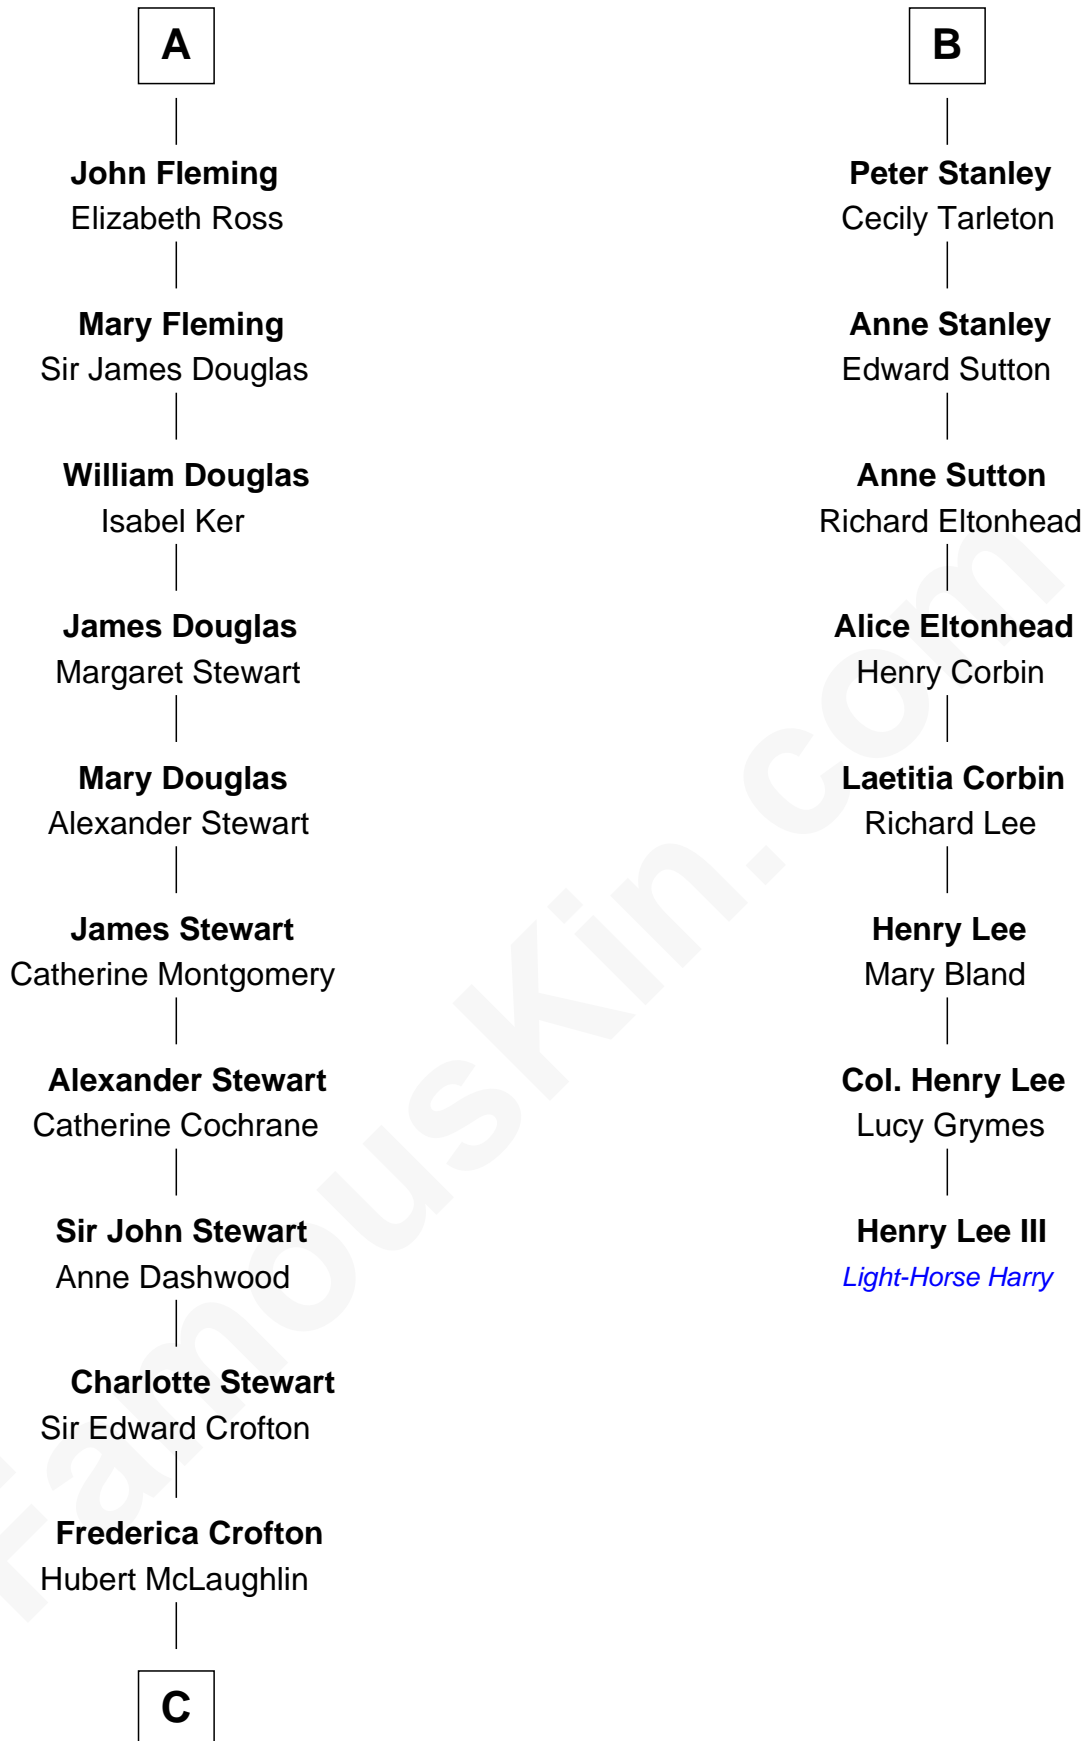

FamousKin.com Relationship Chart of

Guy Ritchie

British Filmmaker

14th cousin 6 times removed of

Henry Lee III

9th Governor of Virginia

Sir Robert de Holland

Maude la Zouche

C

—
Vivian Guy Ouseley McLaughlin

Edith Jane Martineau

—
Doris Margareta McLaughlin

Stuart John Ritchie

—
John Vivian Ritchie

Amber Mary Parkinson

—
Guy Ritchie