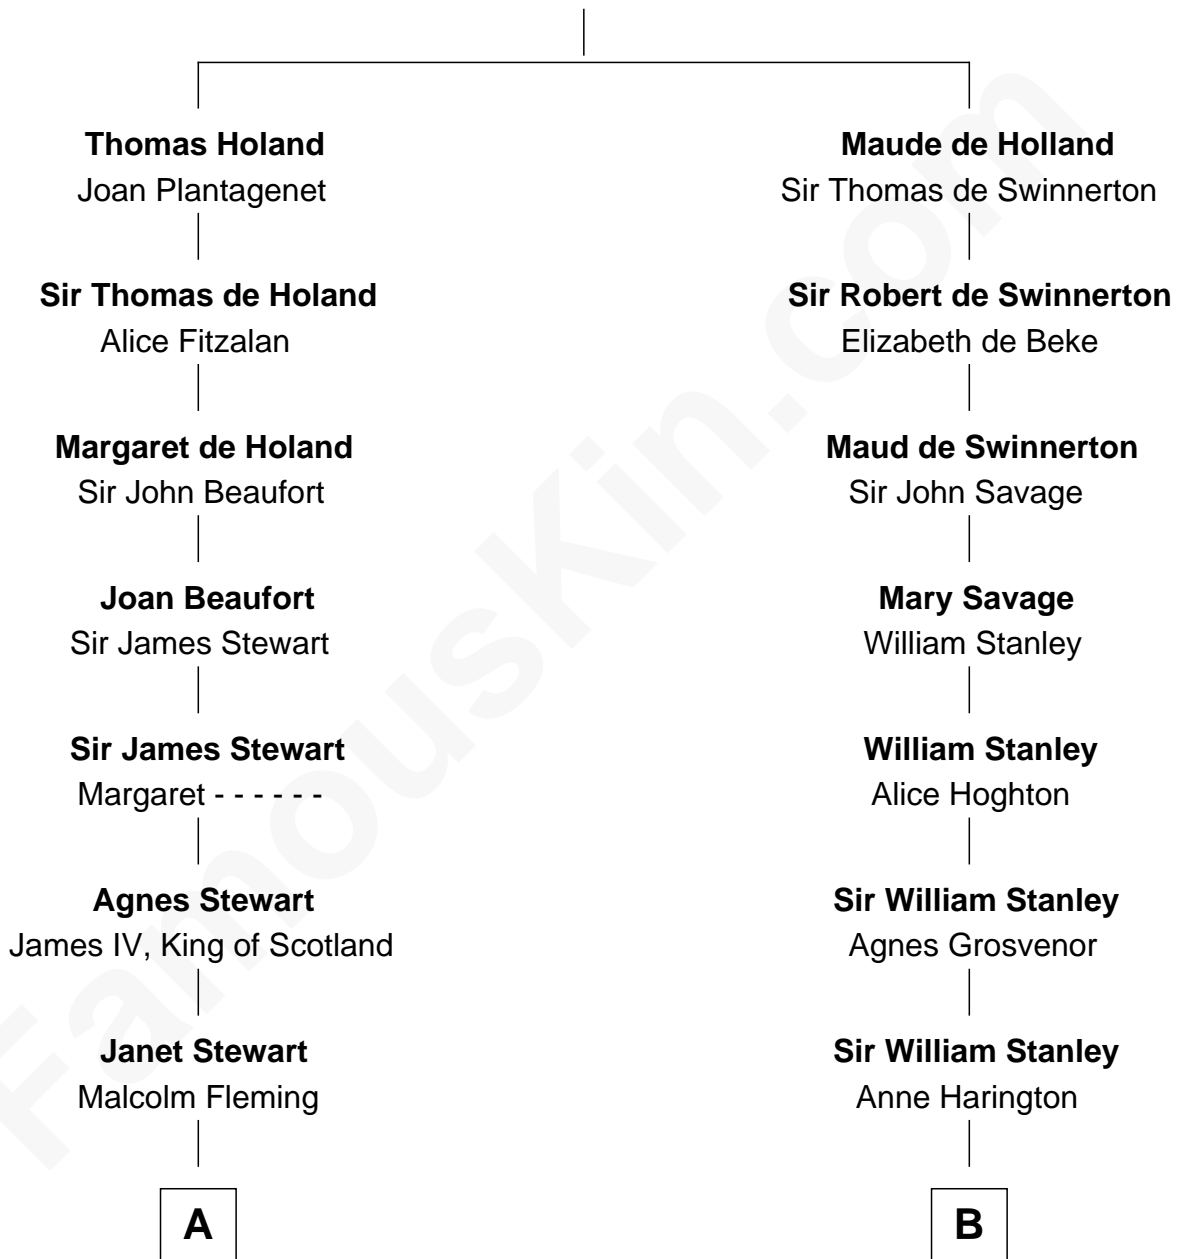

FamousKin.com Relationship Chart of

Guy Ritchie

British Filmmaker

14th cousin 6 times removed of

Henry Lee III

9th Governor of Virginia

Sir Robert de Holland

Maude la Zouche

C

—
Vivian Guy Ouseley McLaughlin

Edith Jane Martineau

—
Doris Margareta McLaughlin

Stuart John Ritchie

—
John Vivian Ritchie

Amber Mary Parkinson

—
Guy Ritchie