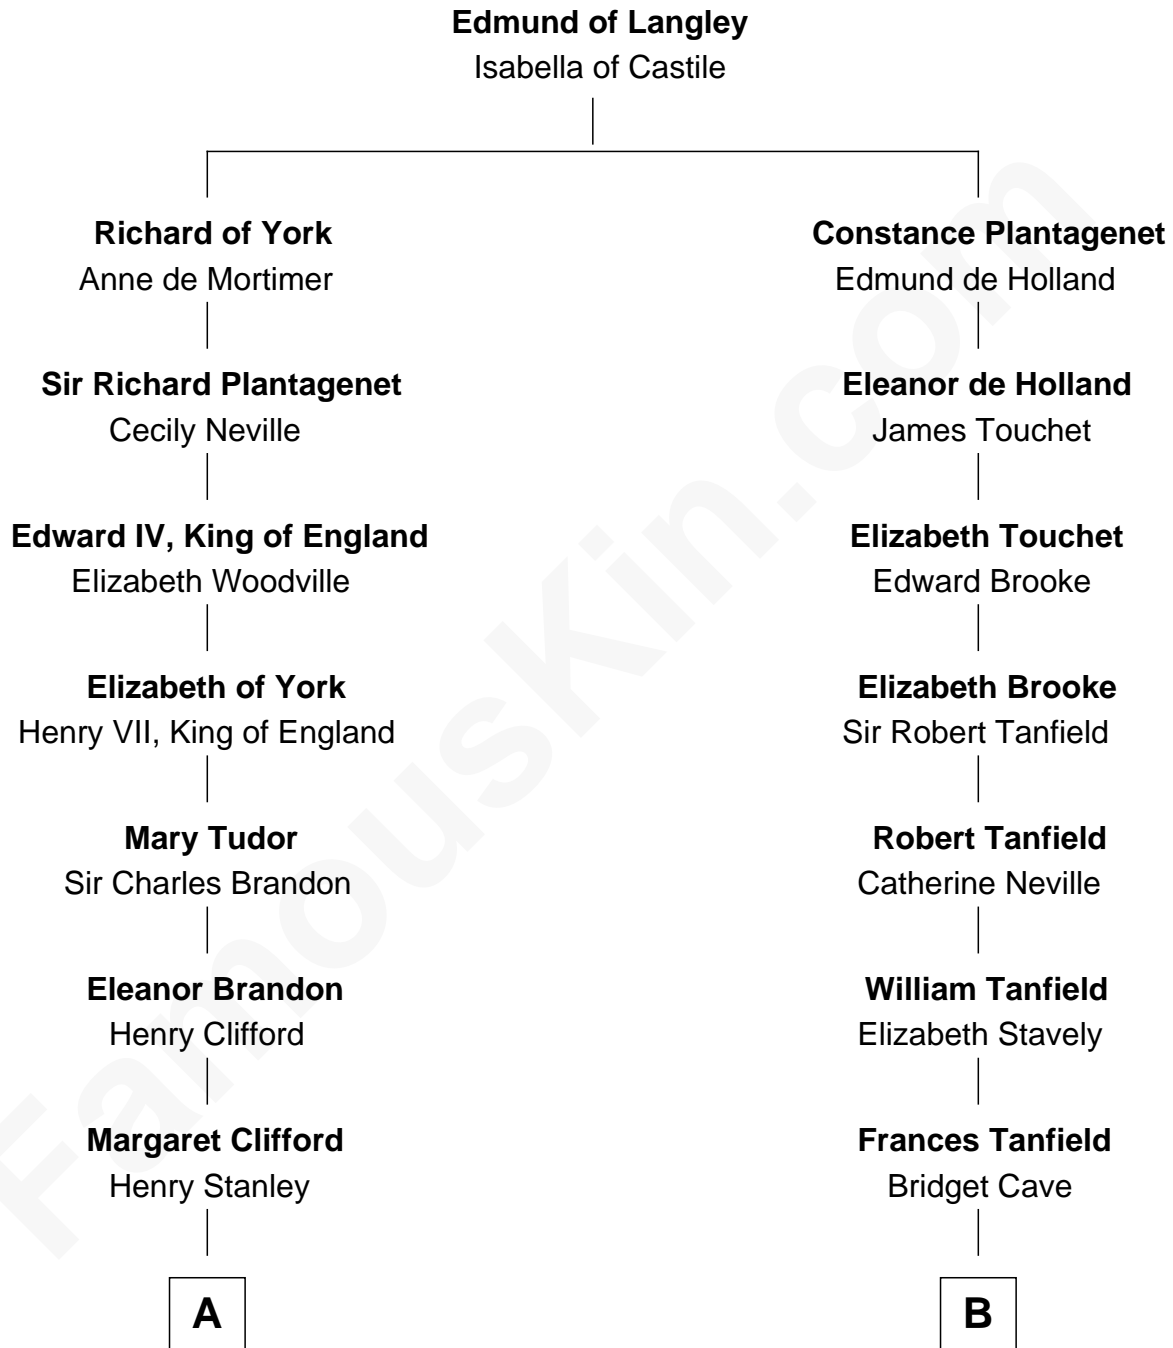

FamousKin.com Relationship Chart of

Guy Ritchie

British Filmmaker

15th cousin 4 times removed of

Henry Lee III

9th Governor of Virginia

C

—
Doris Margaretta McLaughlin

Stuart John Ritchie

—
John Vivian Ritchie

Amber Mary Parkinson

—
Guy Ritchie

British Filmmaker

FamousKin.com