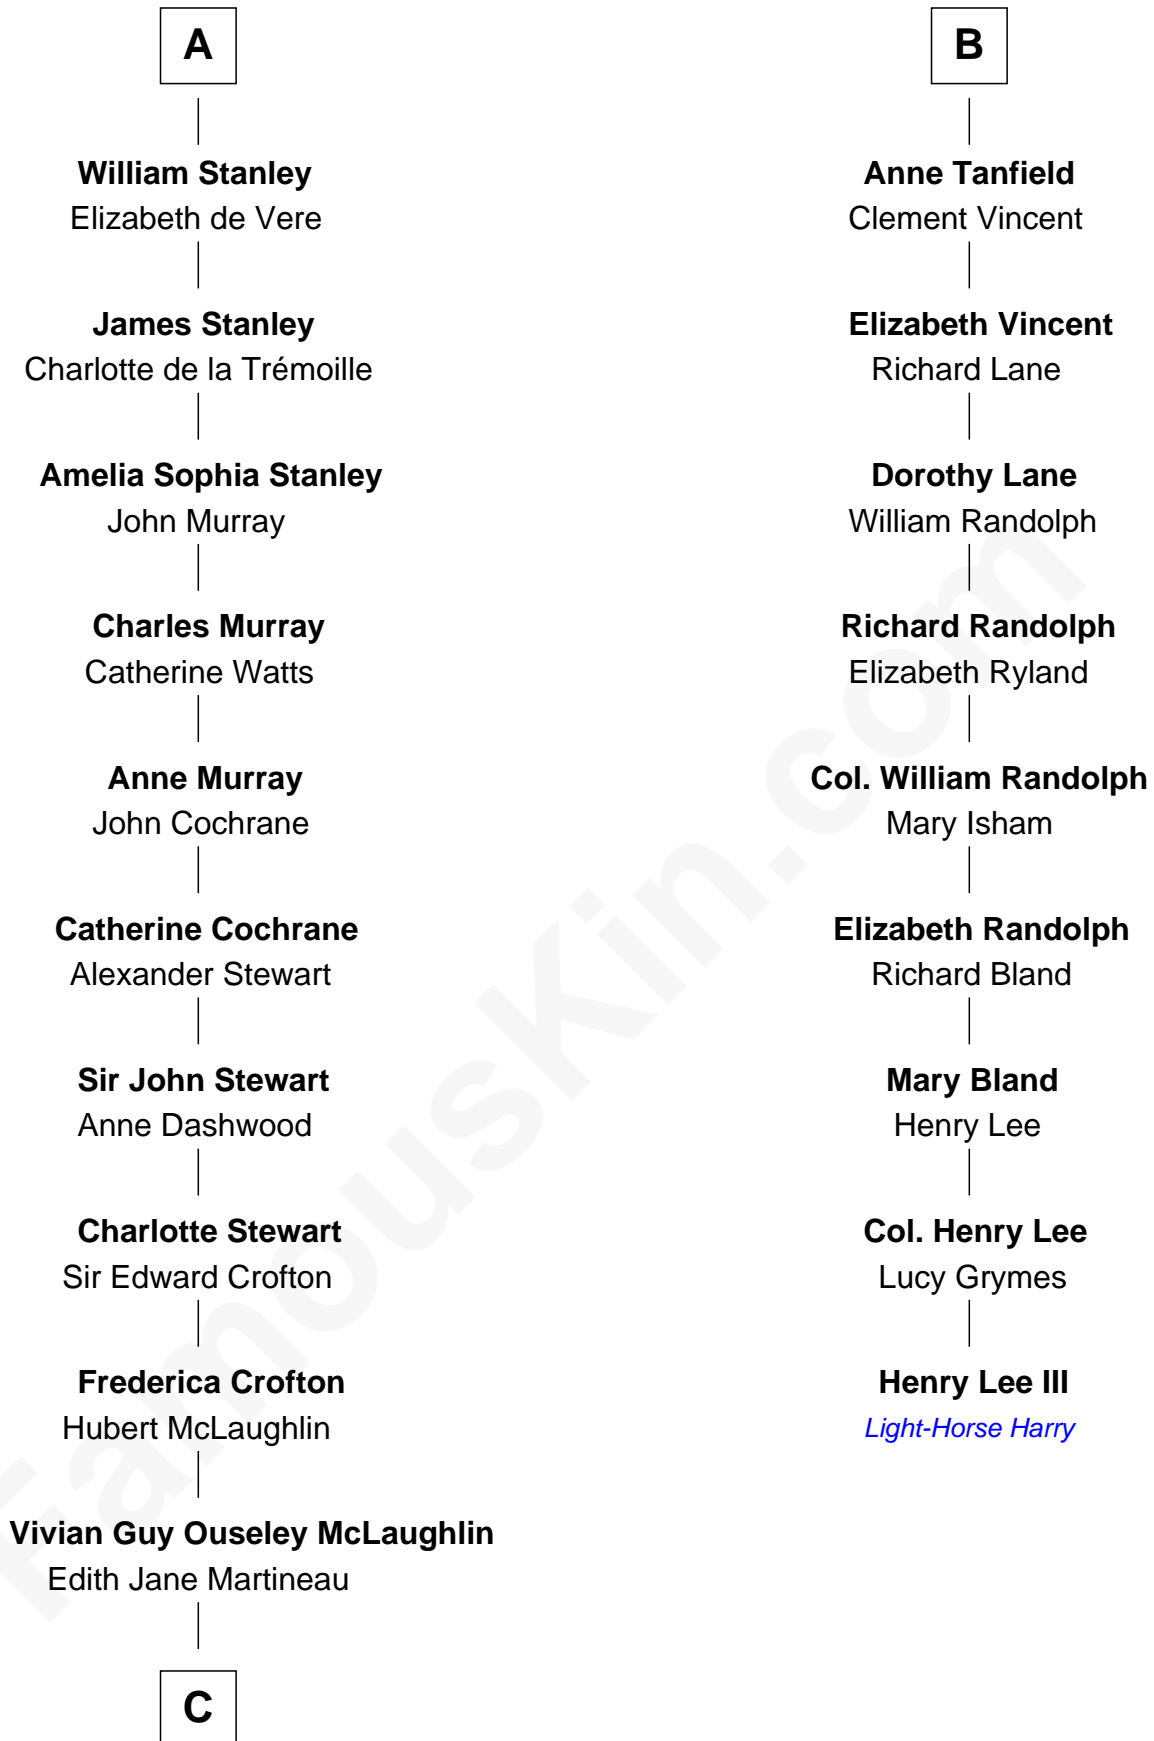

FamousKin.com Relationship Chart of

Guy Ritchie

British Filmmaker

15th cousin 4 times removed of

Henry Lee III

9th Governor of Virginia

C

—
Doris Margaretta McLaughlin

Stuart John Ritchie

—
John Vivian Ritchie

Amber Mary Parkinson

—
Guy Ritchie

British Filmmaker

FamousKin.com