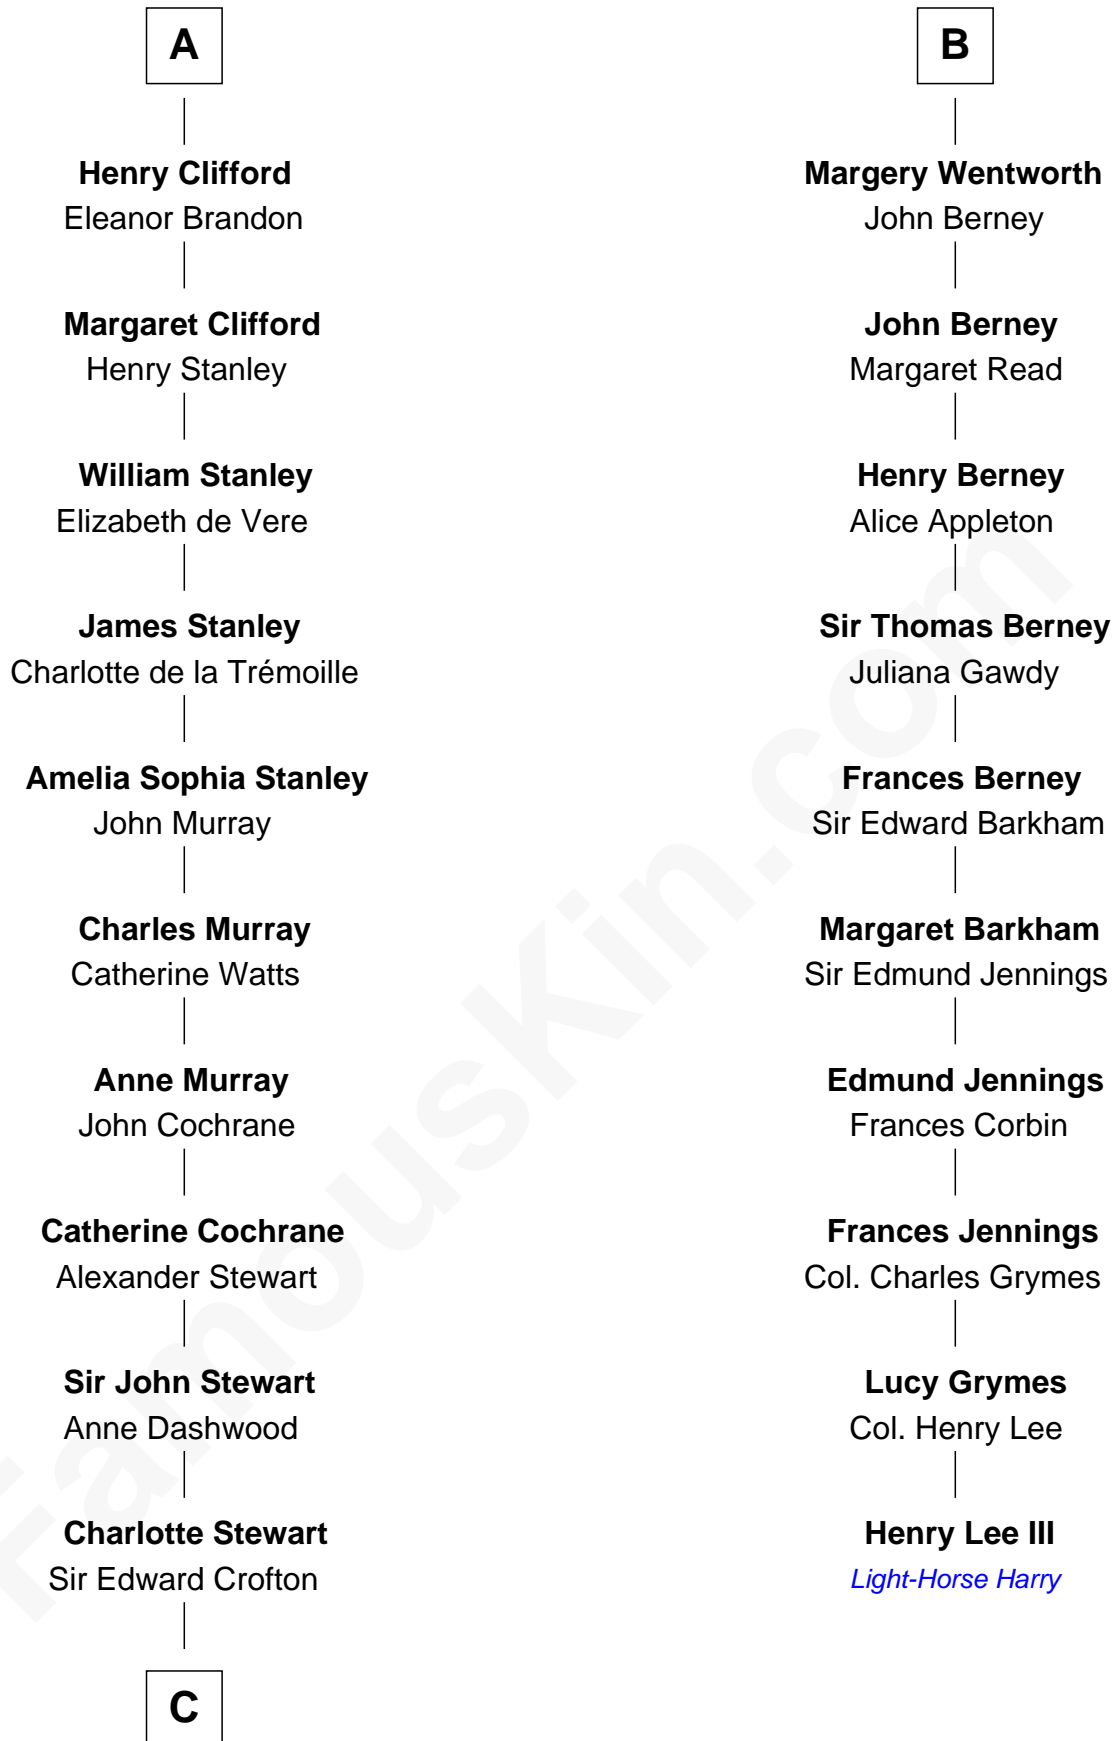

# FamousKin.com Relationship Chart of

**Guy Ritchie**

*British Filmmaker*

16th cousin 5 times removed of

**Henry Lee III**

*9th Governor of Virginia*

**Hugh le Despencer**

Eleanor de Clare

**Eleanor Beaufort**

Sir Robert Spencer

**Catherine Spencer**

Henry Algernon Percy

**Margaret Percy**

Henry Clifford

**A**

**Isabel le Despencer**

Richard Fitzalan

**Sir Edmund Fitzalan**

Sibyl de Montagu

**Philippe Fitzalan**

Sir Richard Sergeaux

**Elizabeth Sergeaux**

Sir William Marney

**Emma Marney**

Sir Thomas Tyrrell

**Humphrey Tyrrell**

Isabel Helion

**Anne Tyrrell**

Sir Roger Wentworth

**B**

**C**

Frederica Crofton