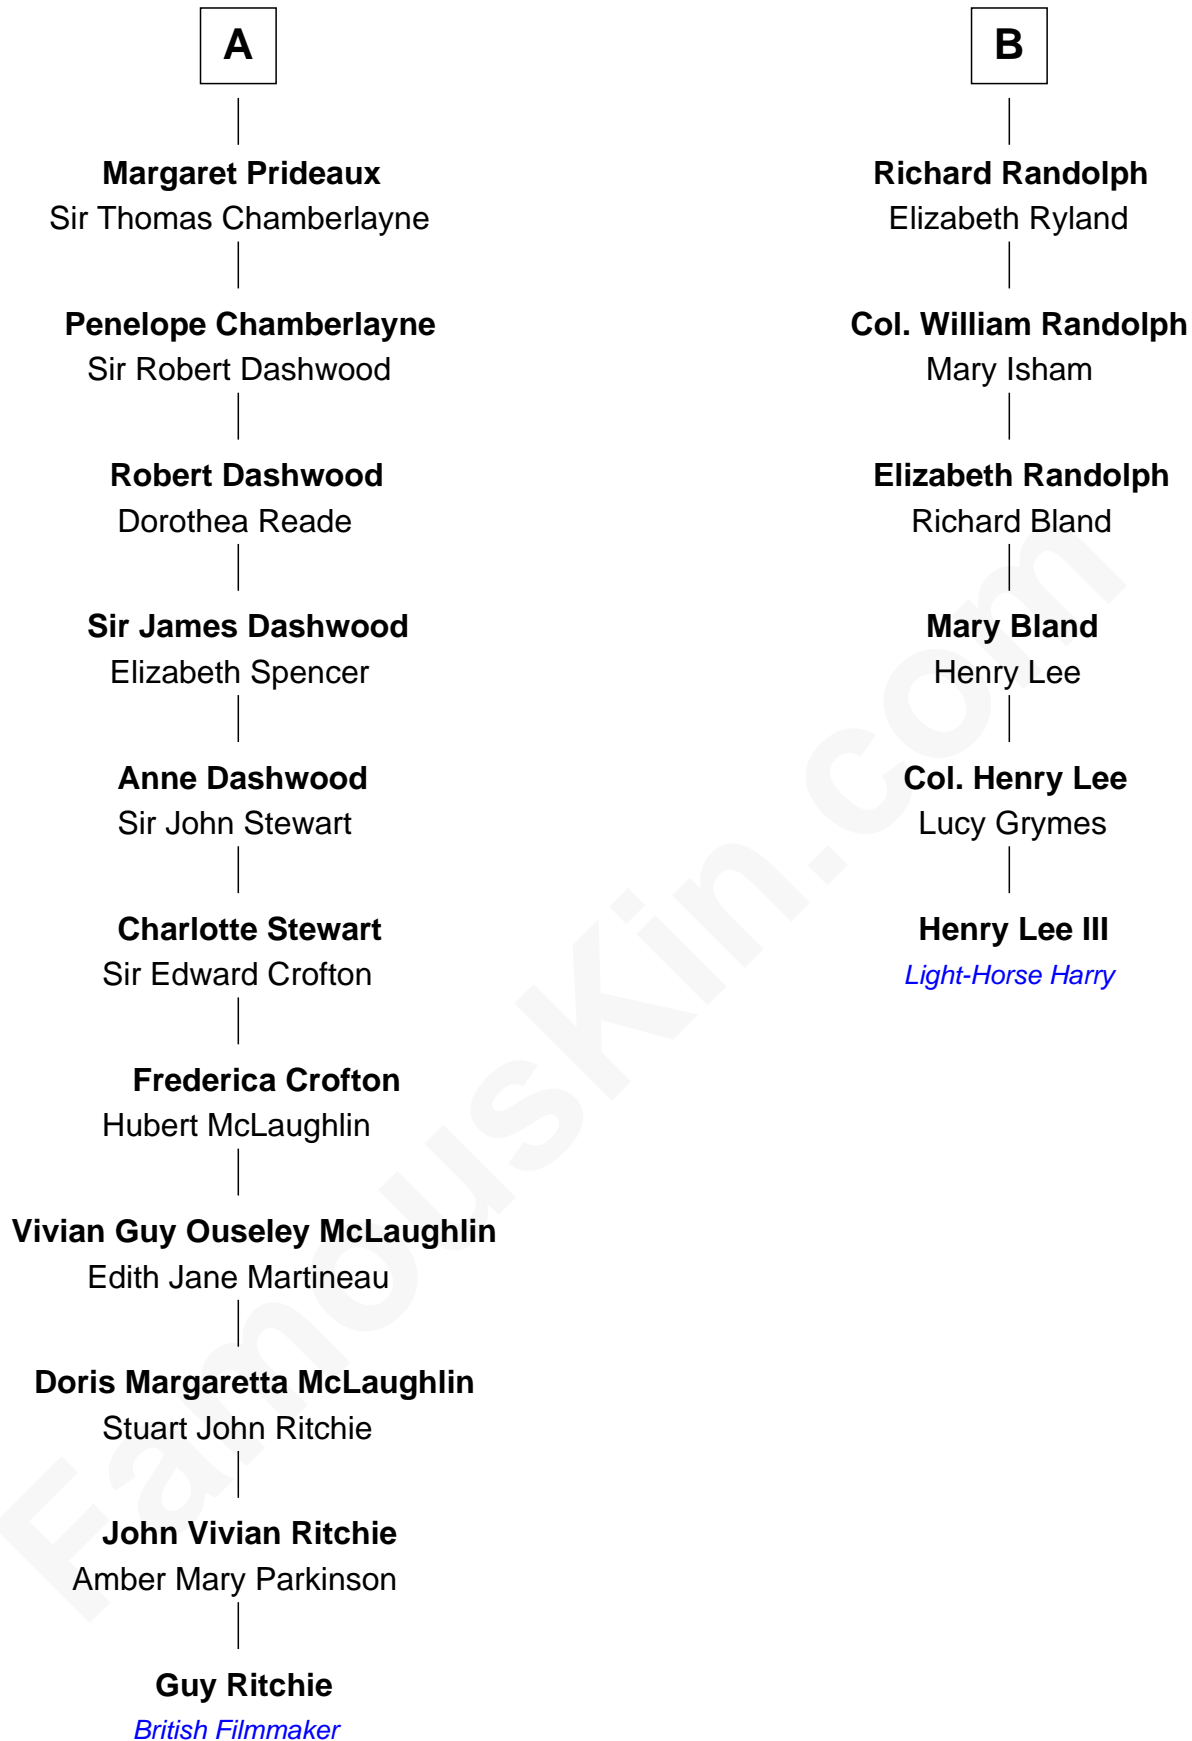

FamousKin.com Relationship Chart of

Guy Ritchie

British Filmmaker

12th cousin 5 times removed of

Henry Lee III

9th Governor of Virginia

Sir Robert Howard

Margaret Mowbray

Guy Ritchie photo by [Georges Biard](#) (CC BY-SA 3.0)