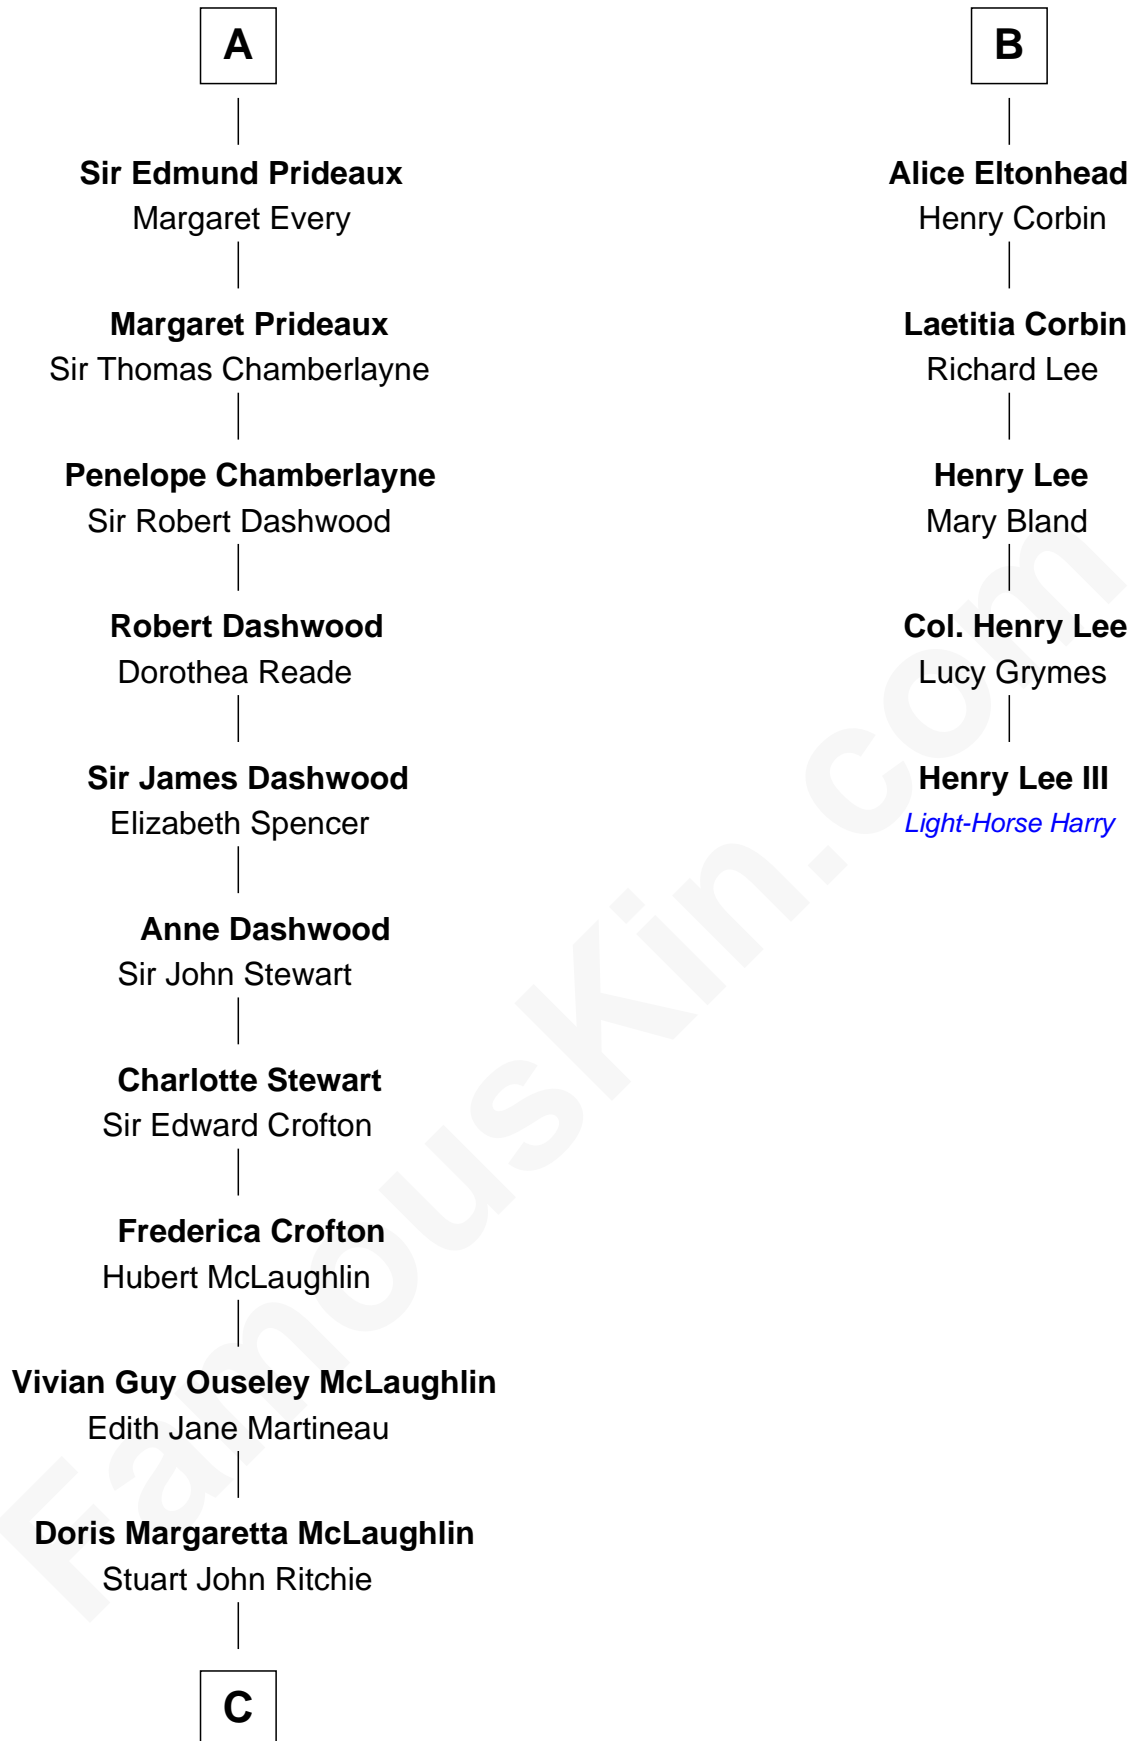

# FamousKin.com Relationship Chart of

**Guy Ritchie**

*British Filmmaker*

11th cousin 7 times removed of

**Henry Lee III**

*9th Governor of Virginia*

**C**

—  
**John Vivian Ritchie**  
Amber Mary Parkinson