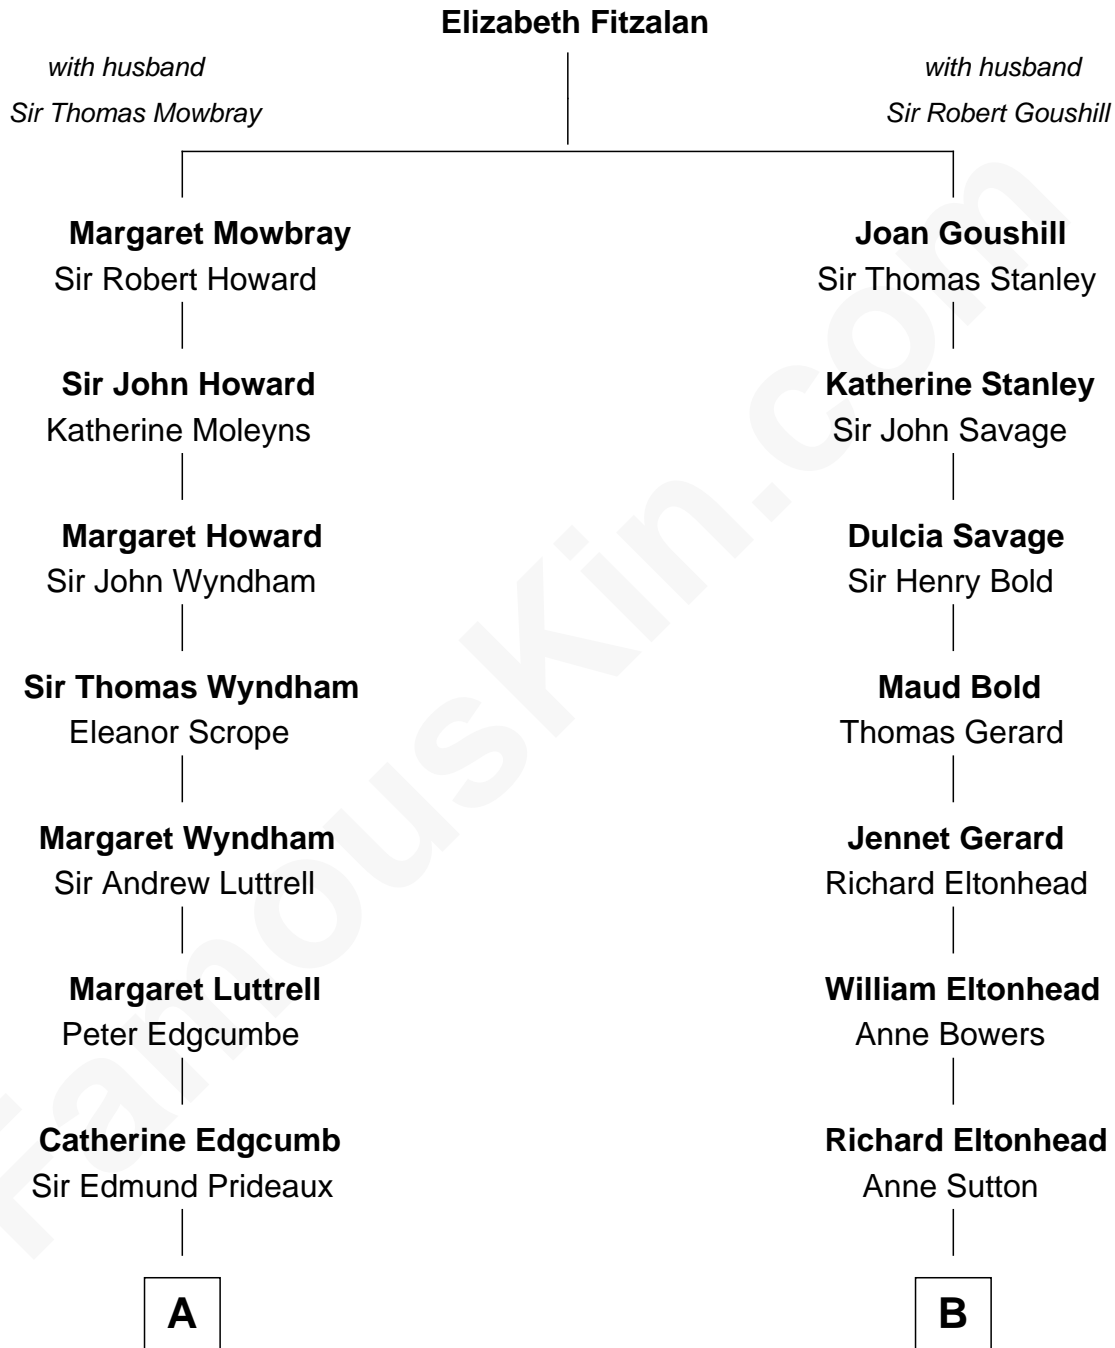

# FamousKin.com Relationship Chart of

**Guy Ritchie**

*British Filmmaker*

11th cousin 7 times removed of

**Henry Lee III**

*9th Governor of Virginia*

**C**

—  
**John Vivian Ritchie**  
Amber Mary Parkinson