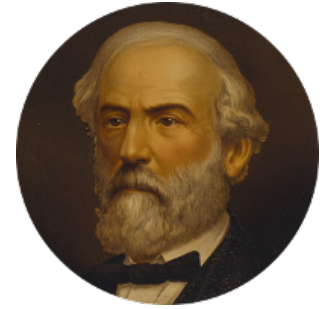

# FamousKin.com Relationship Chart of

**Guy Ritchie**

*British Filmmaker*

13th cousin 5 times removed of

**General Robert E. Lee**

*Confederate Army - U.S. Civil War*

**C**

—  
**John Vivian Ritchie**  
Amber Mary Parkinson

—  
**Guy Ritchie**  
*British Filmmaker*

FamousKin.com