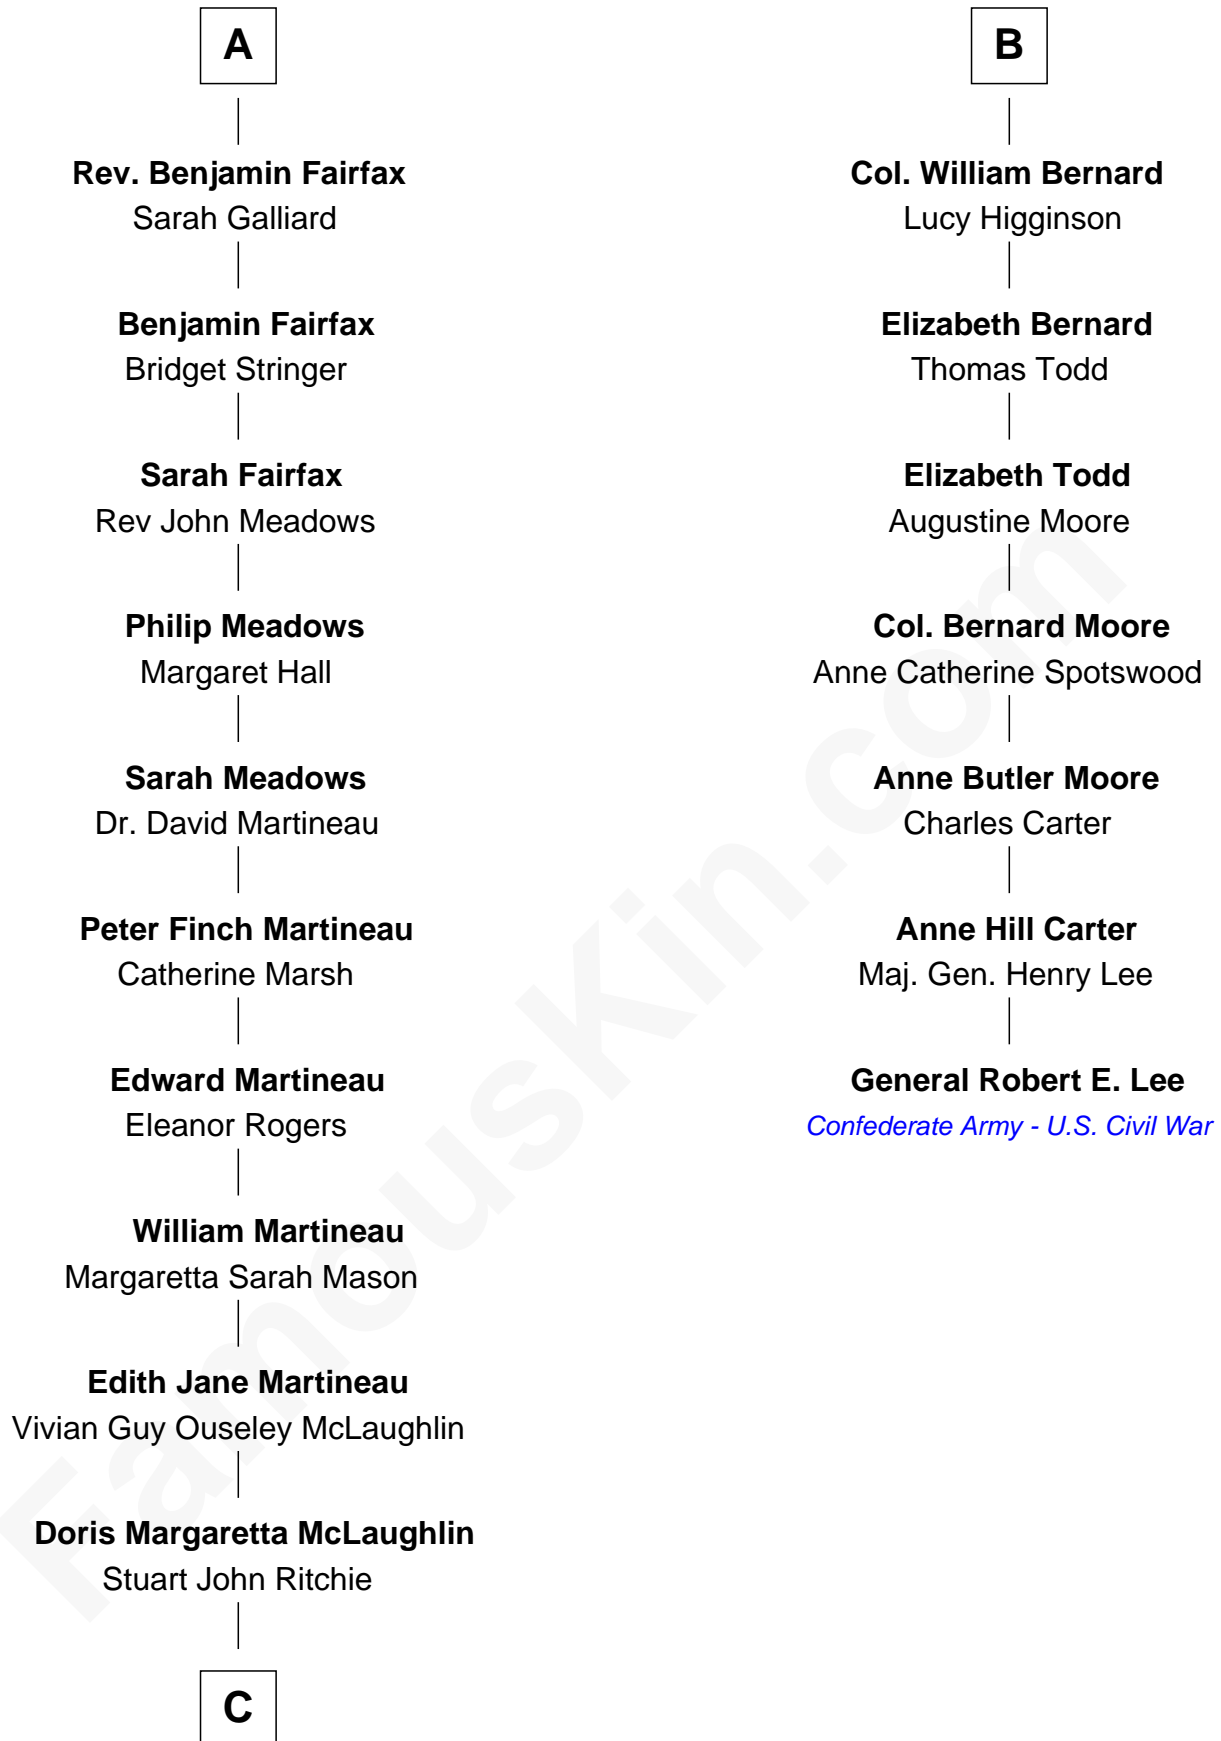

# FamousKin.com Relationship Chart of

**Guy Ritchie**

*British Filmmaker*

13th cousin 5 times removed of

**General Robert E. Lee**

*Confederate Army - U.S. Civil War*

**C**

—  
**John Vivian Ritchie**  
Amber Mary Parkinson

—  
**Guy Ritchie**  
*British Filmmaker*

FamousKin.com