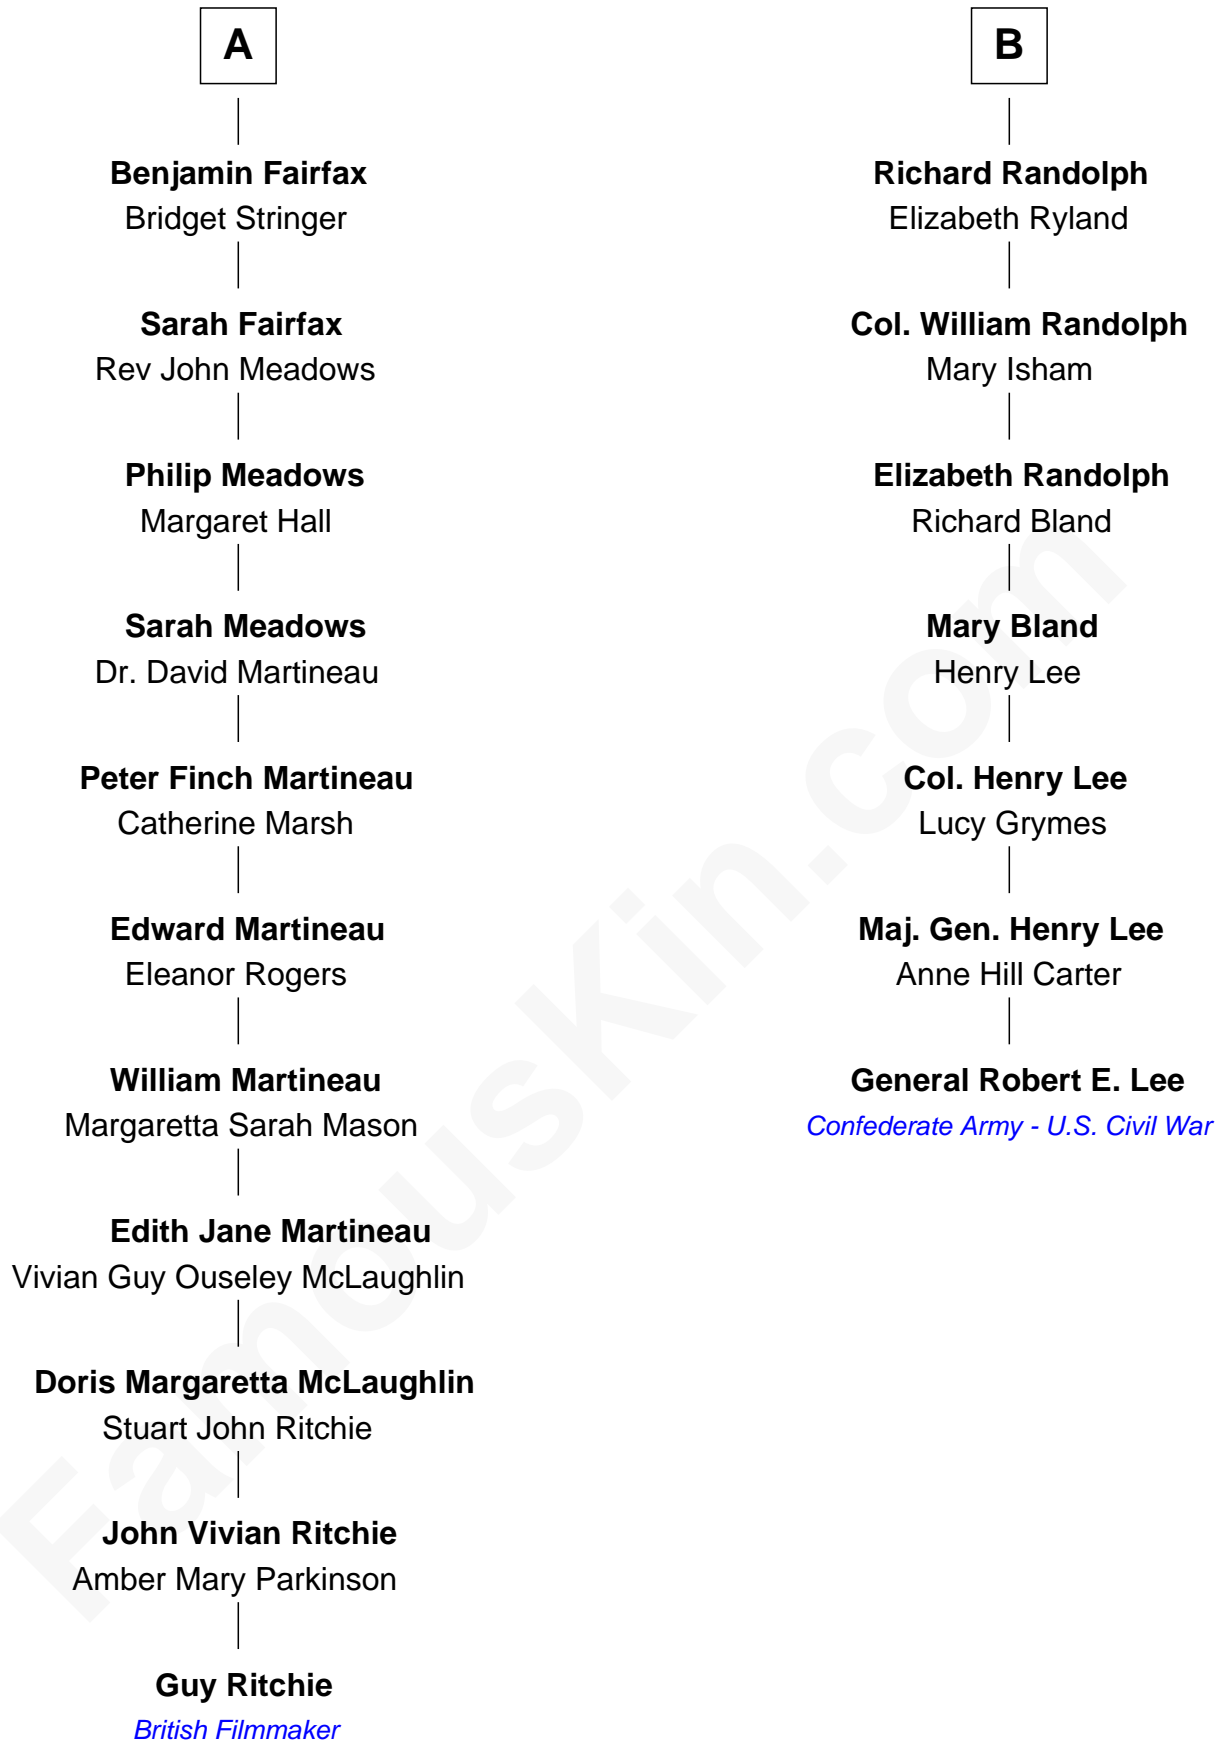

# FamousKin.com Relationship Chart of

**Guy Ritchie**

*British Filmmaker*

13th cousin 4 times removed of

**General Robert E. Lee**

*Confederate Army - U.S. Civil War*

Guy Ritchie photo by [Georges Biard](#) (CC BY-SA 3.0)