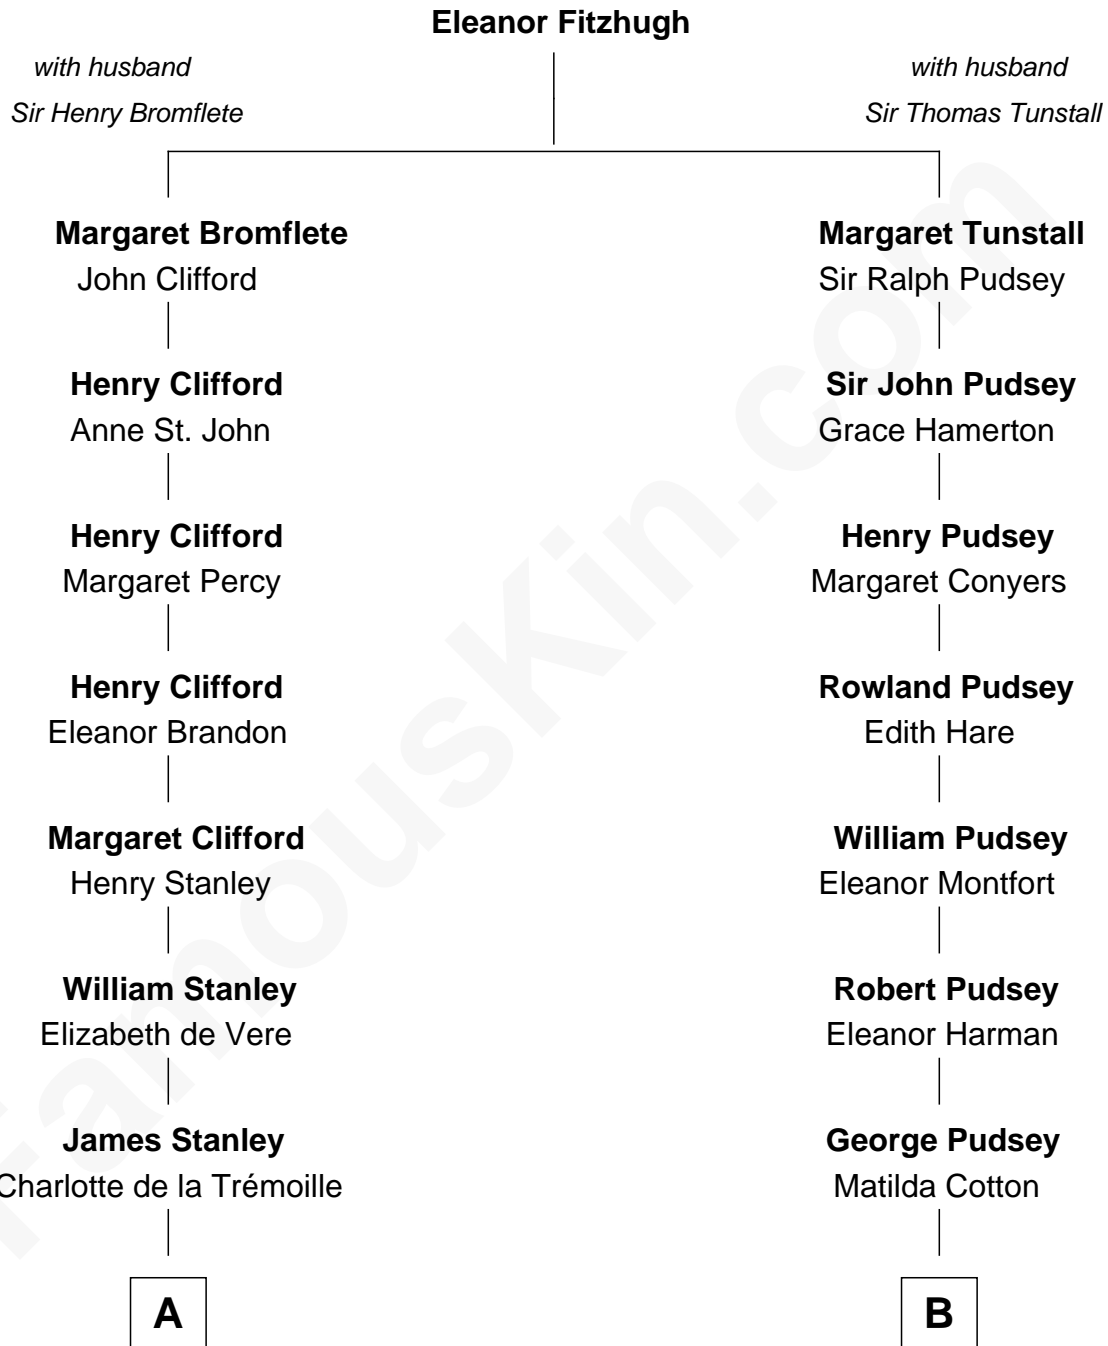

FamousKin.com Relationship Chart of

Guy Ritchie

British Filmmaker

14th cousin 3 times removed of

General Robert E. Lee

Confederate Army - U.S. Civil War

Guy Ritchie photo by [Georges Biard](#) ([CC BY-SA 3.0](#))