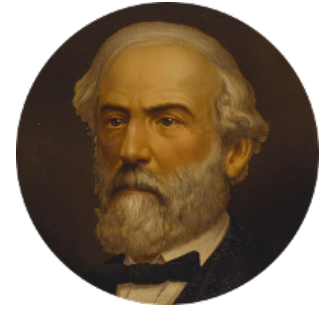

FamousKin.com Relationship Chart of

Guy Ritchie

British Filmmaker

16th cousin 3 times removed of

General Robert E. Lee

Confederate Army - U.S. Civil War

C

—
Doris Margaretta McLaughlin

Stuart John Ritchie

—
John Vivian Ritchie

Amber Mary Parkinson

—
Guy Ritchie

British Filmmaker

FamousKin.com