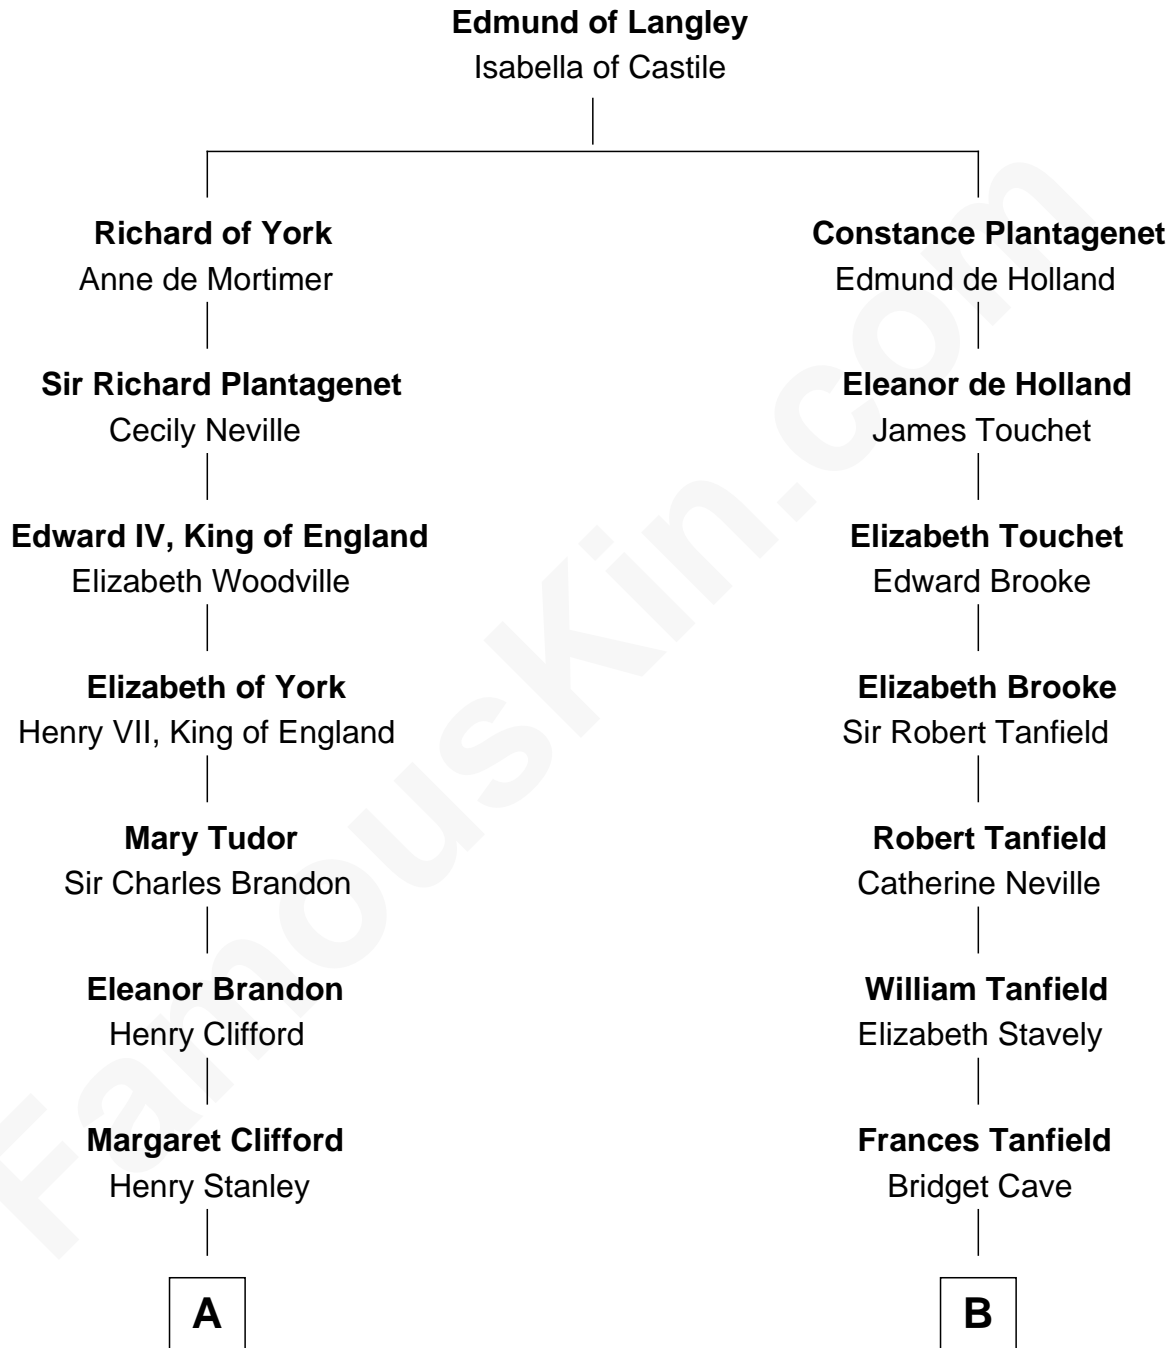

FamousKin.com Relationship Chart of

Guy Ritchie

British Filmmaker

16th cousin 3 times removed of

General Robert E. Lee

Confederate Army - U.S. Civil War

C

—
Doris Margaretta McLaughlin

Stuart John Ritchie

—
John Vivian Ritchie

Amber Mary Parkinson

—
Guy Ritchie

British Filmmaker

FamousKin.com