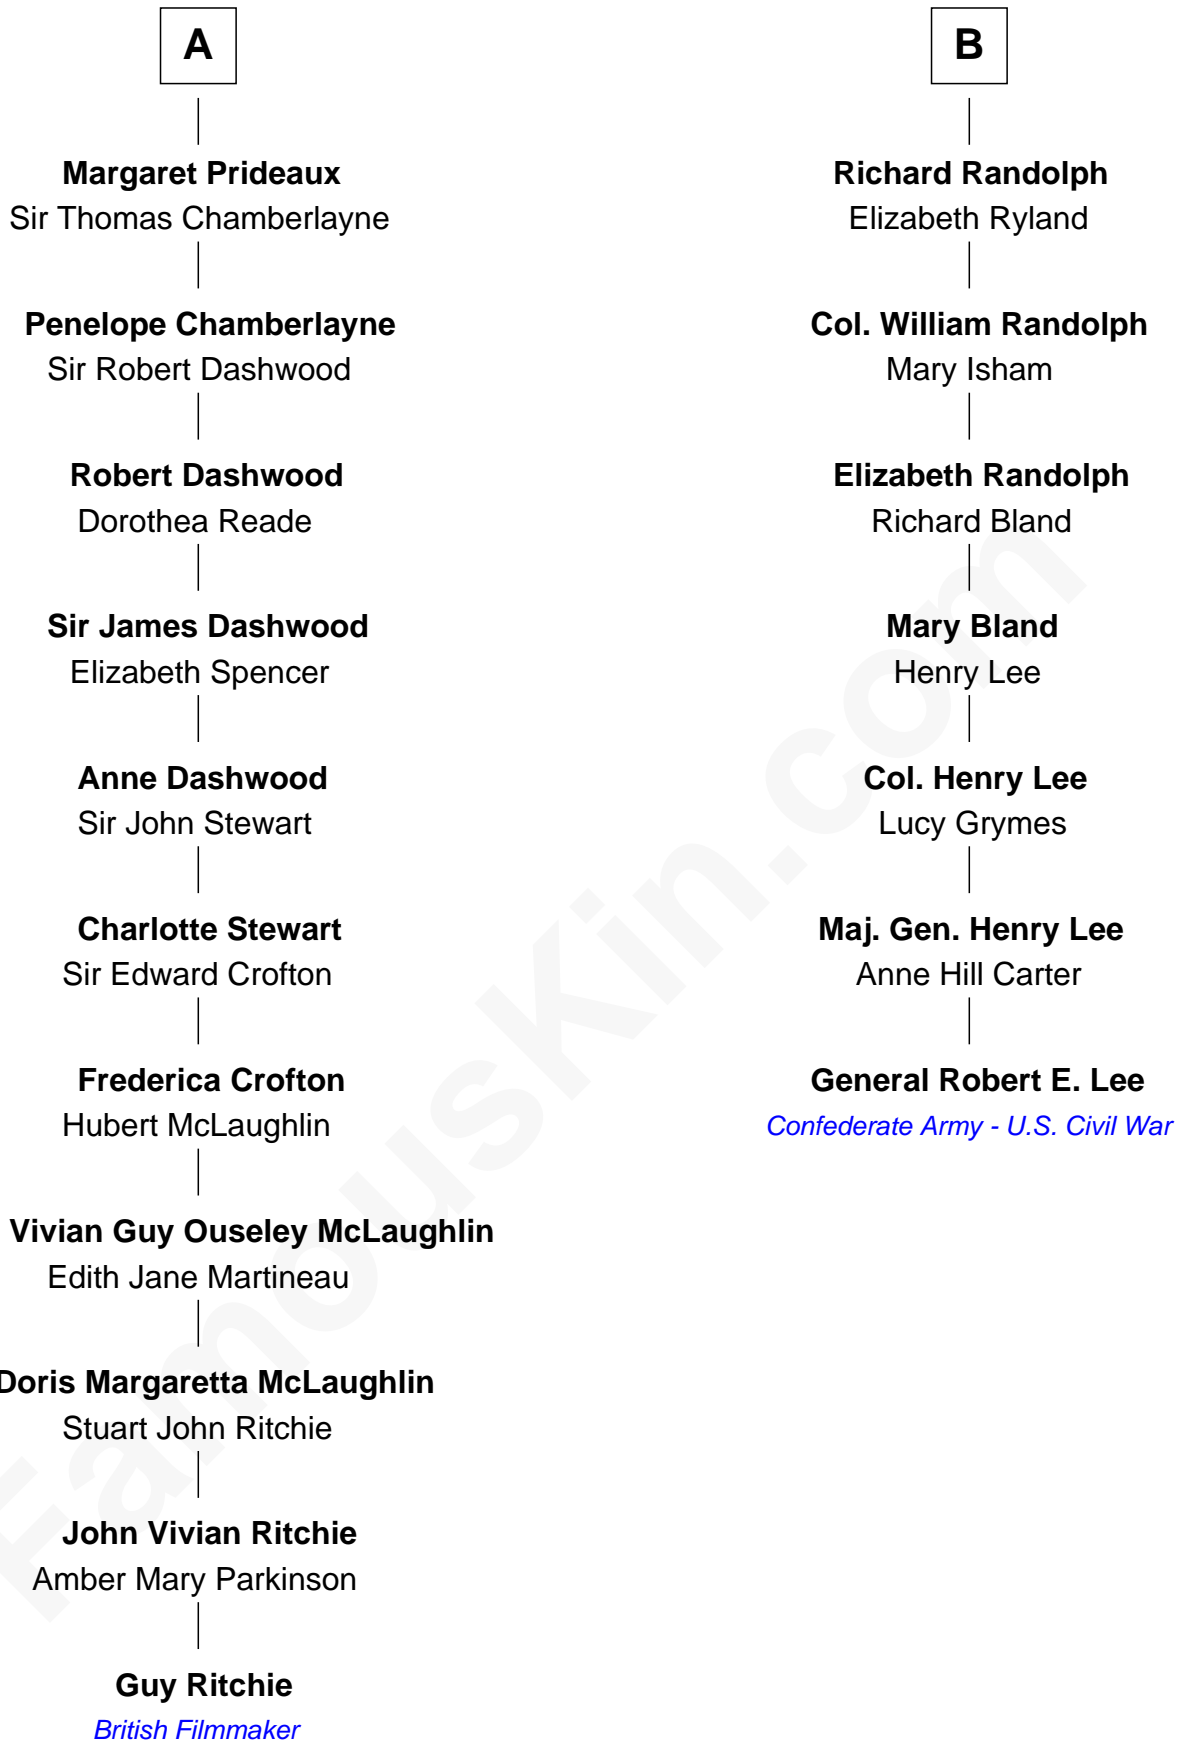

# FamousKin.com Relationship Chart of

**Guy Ritchie**

*British Filmmaker*

13th cousin 4 times removed of

**General Robert E. Lee**

*Confederate Army - U.S. Civil War*

Guy Ritchie photo by [Georges Biard](#) (CC BY-SA 3.0)