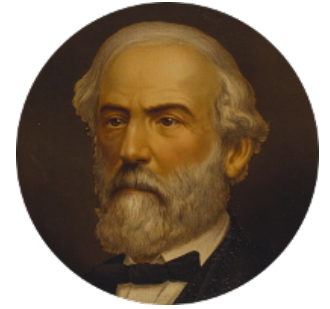

# FamousKin.com Relationship Chart of

**Guy Ritchie**

*British Filmmaker*

13th cousin 4 times removed of

**General Robert E. Lee**

*Confederate Army - U.S. Civil War*

Guy Ritchie photo by [Georges Biard](#) (CC BY-SA 3.0)