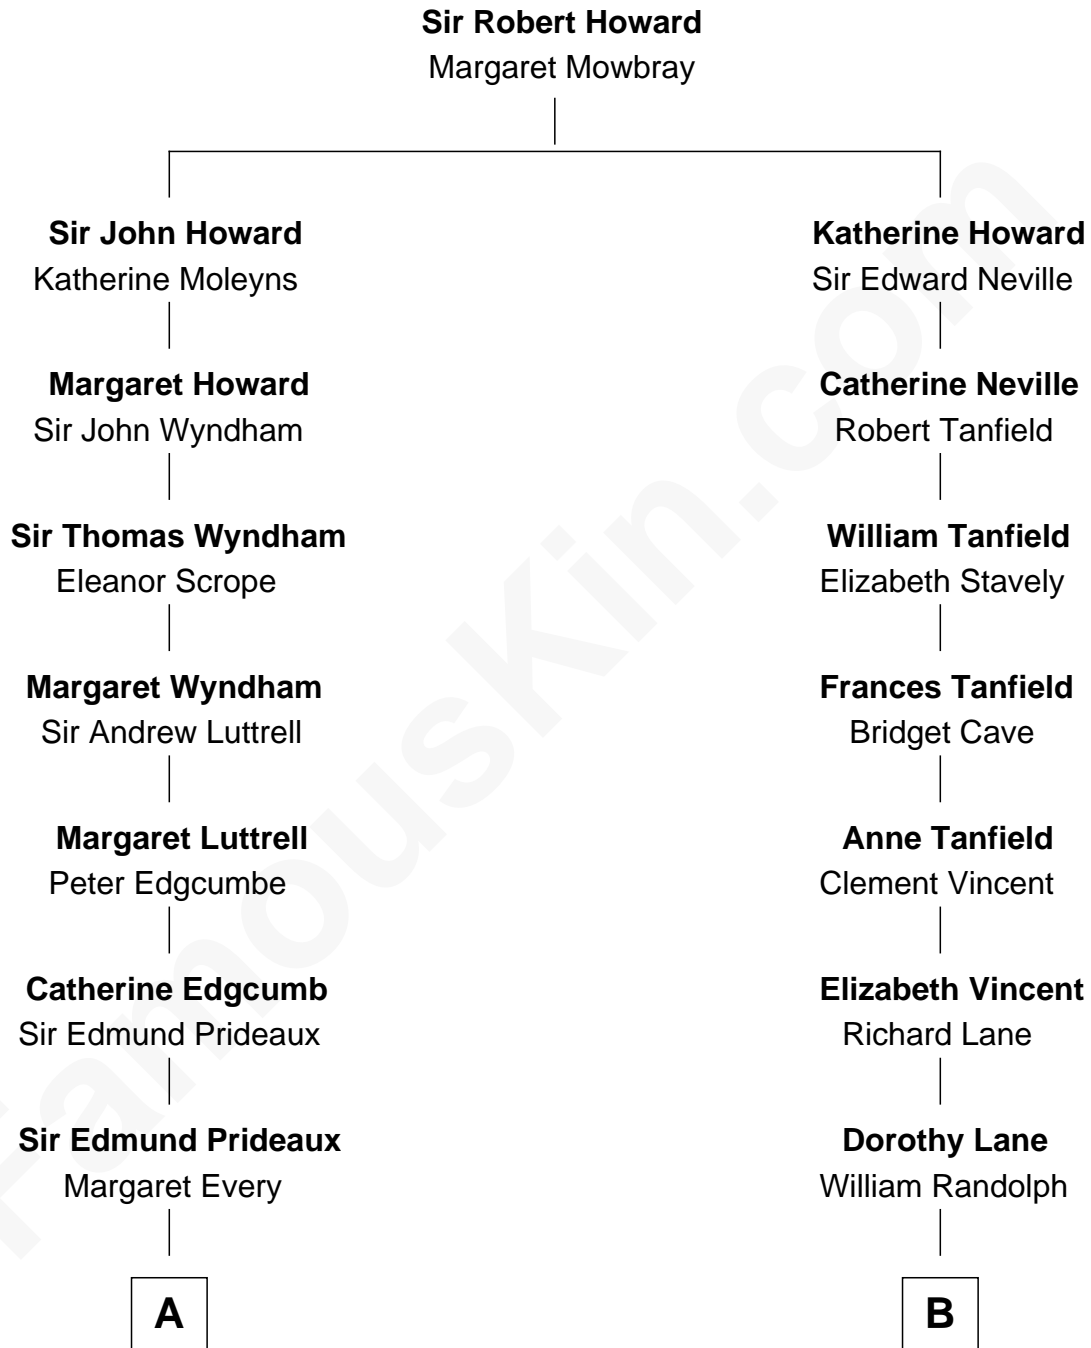

# FamousKin.com Relationship Chart of

**Guy Ritchie**

*British Filmmaker*

13th cousin 4 times removed of

**General Robert E. Lee**

*Confederate Army - U.S. Civil War*

Guy Ritchie photo by [Georges Biard](#) (CC BY-SA 3.0)