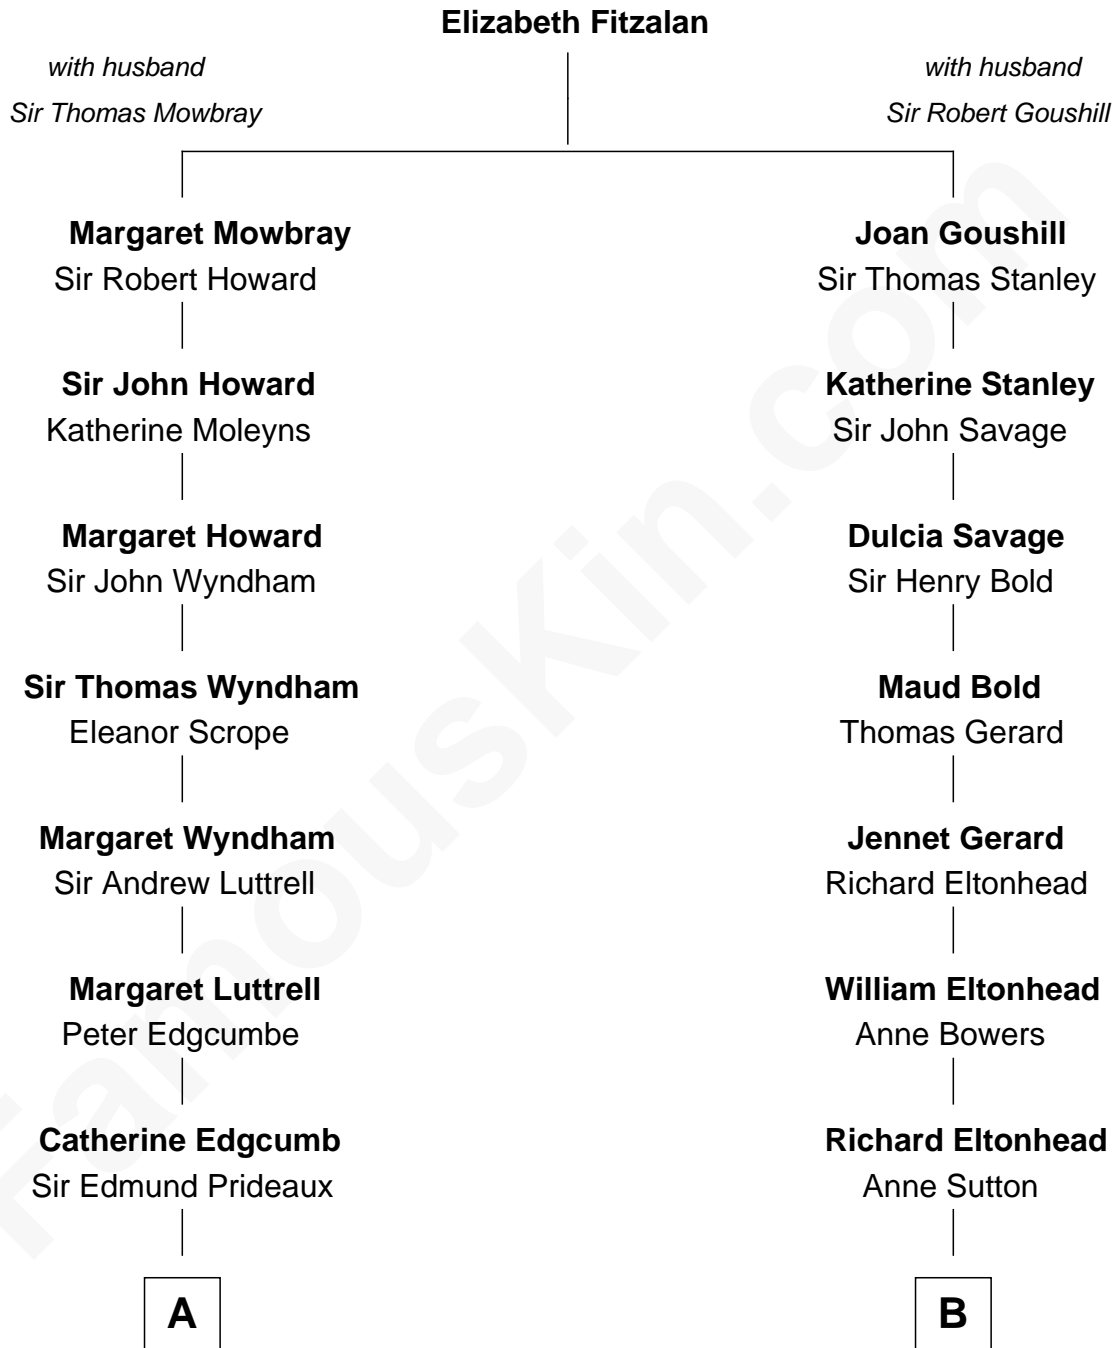

FamousKin.com Relationship Chart of

Guy Ritchie

British Filmmaker

12th cousin 6 times removed of

General Robert E. Lee

Confederate Army - U.S. Civil War

C

—
John Vivian Ritchie
Amber Mary Parkinson