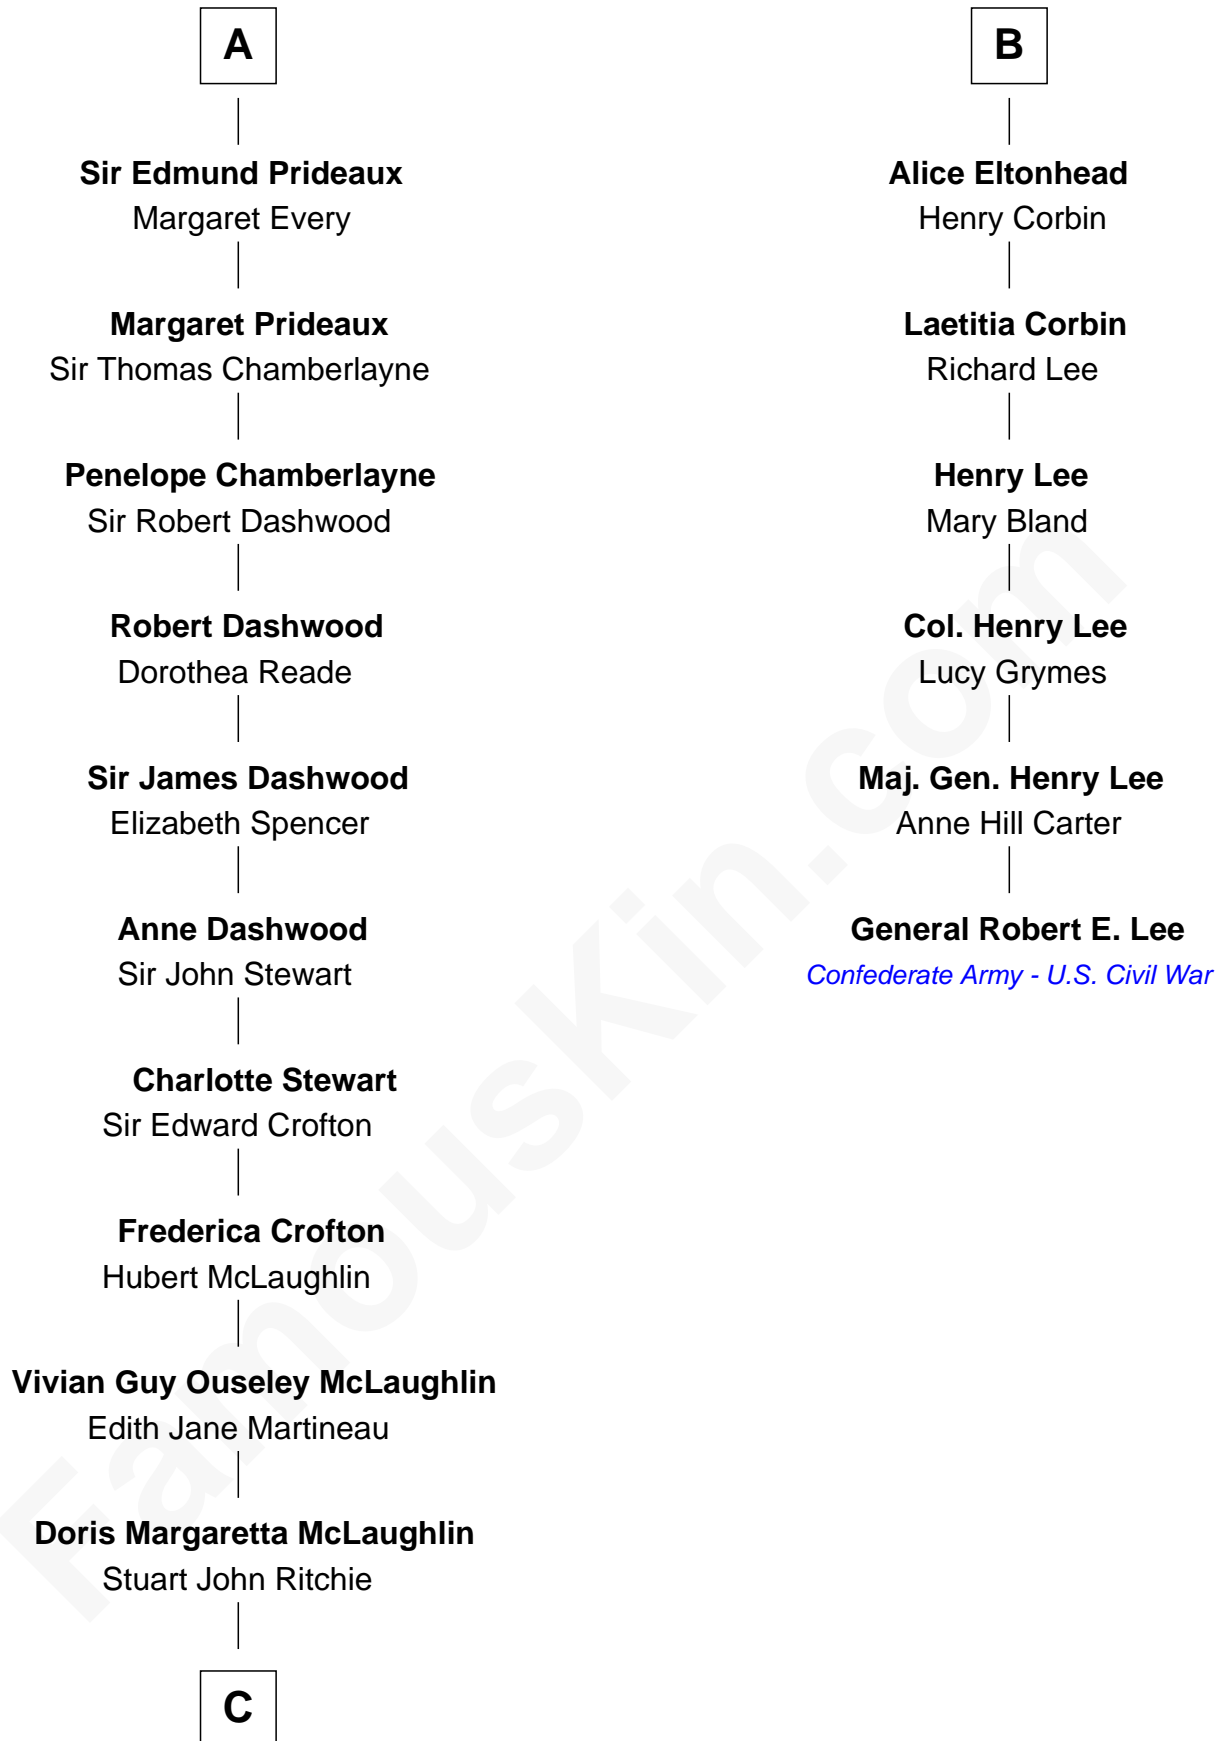

FamousKin.com Relationship Chart of

Guy Ritchie

British Filmmaker

12th cousin 6 times removed of

General Robert E. Lee

Confederate Army - U.S. Civil War

C

—
John Vivian Ritchie
Amber Mary Parkinson