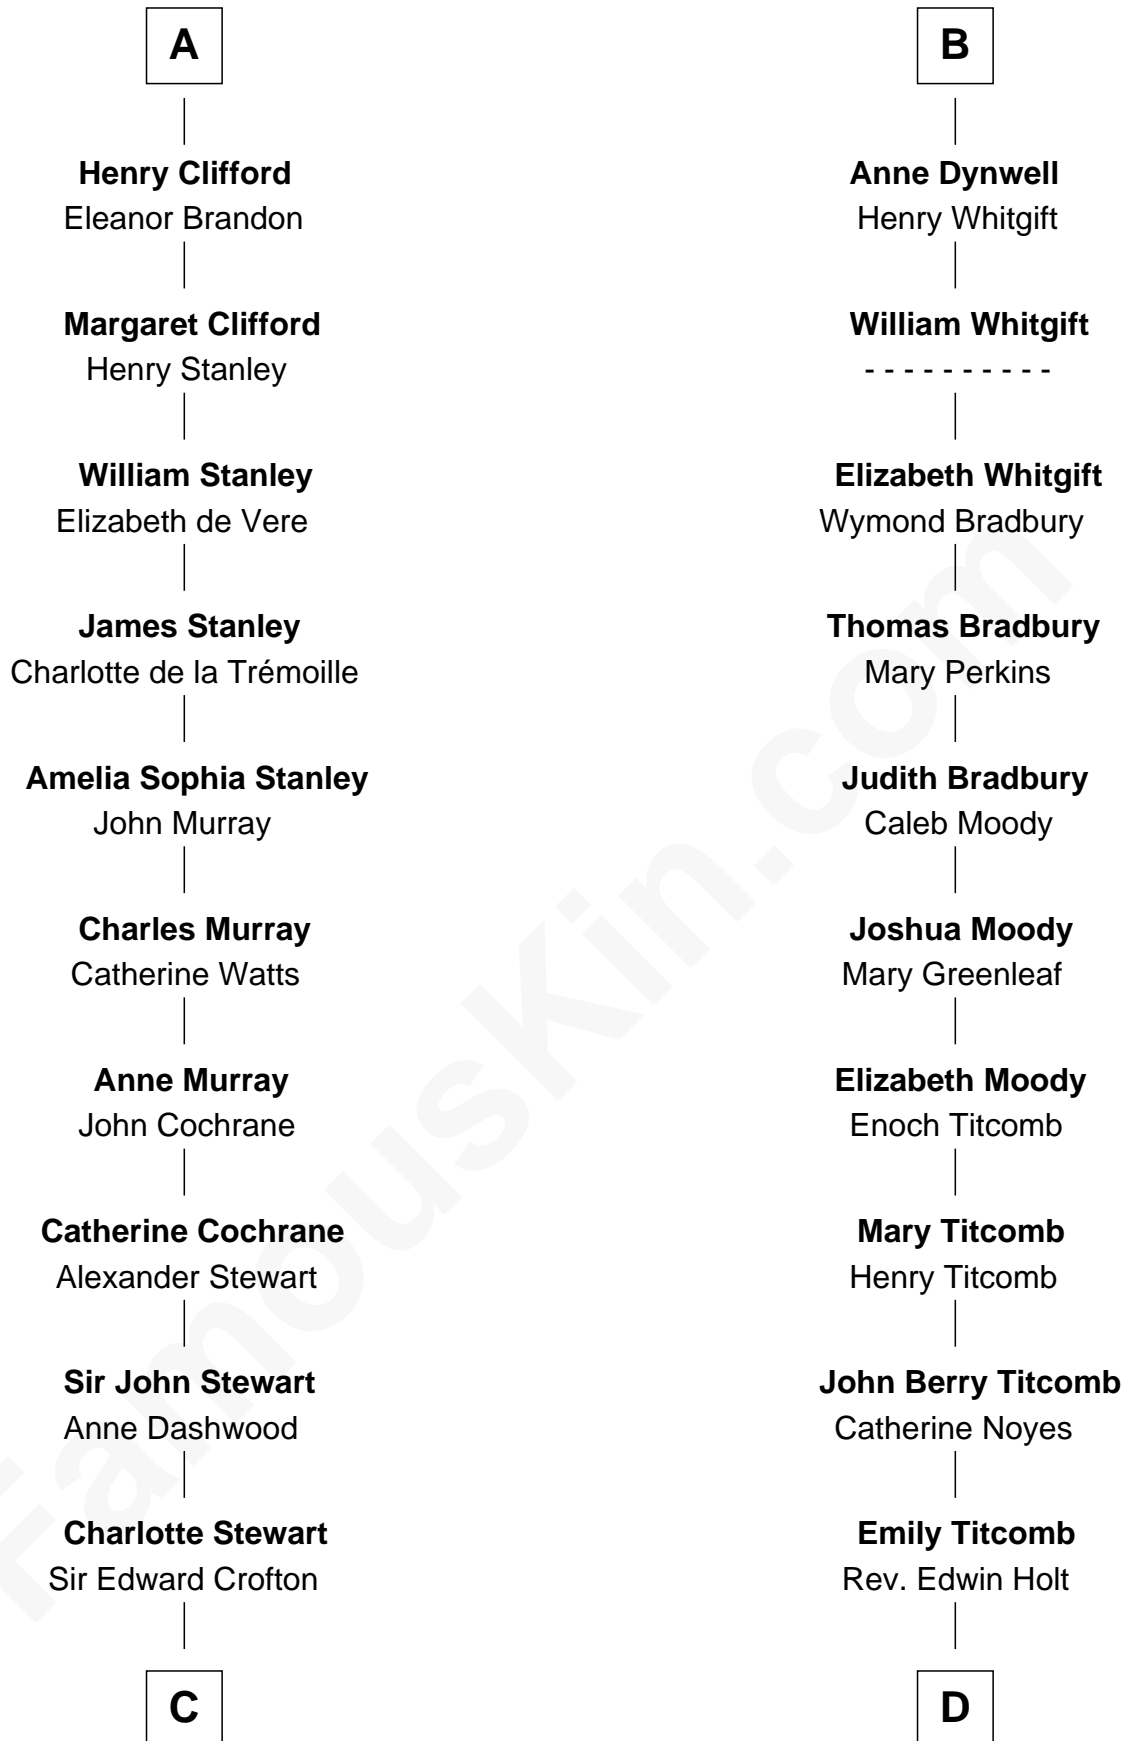

# FamousKin.com Relationship Chart of

**Guy Ritchie**

*British Filmmaker*

21st cousin of

**Linda Hamilton**

*TV and Movie Actress*

**Sir Geoffrey le Scrope**

Ivetta de Ros

**C**

**Frederica Crofton**  
Hubert McLaughlin

**Vivian Guy Ouseley McLaughlin**  
Edith Jane Martineau

**Doris Margaretta McLaughlin**  
Stuart John Ritchie

**John Vivian Ritchie**  
Amber Mary Parkinson

**Guy Ritchie**  
*British Filmmaker*

**D**

**Stephen P. Holt**  
Aurelia Morgan Grimes

**Taylor Holt**  
Frances Kyle

**Dr. Richard Huckstep Holt**  
Mildred Alberta Derby

**Barbara Kyle Holt**  
Dr. Carroll Stanford Hamilton