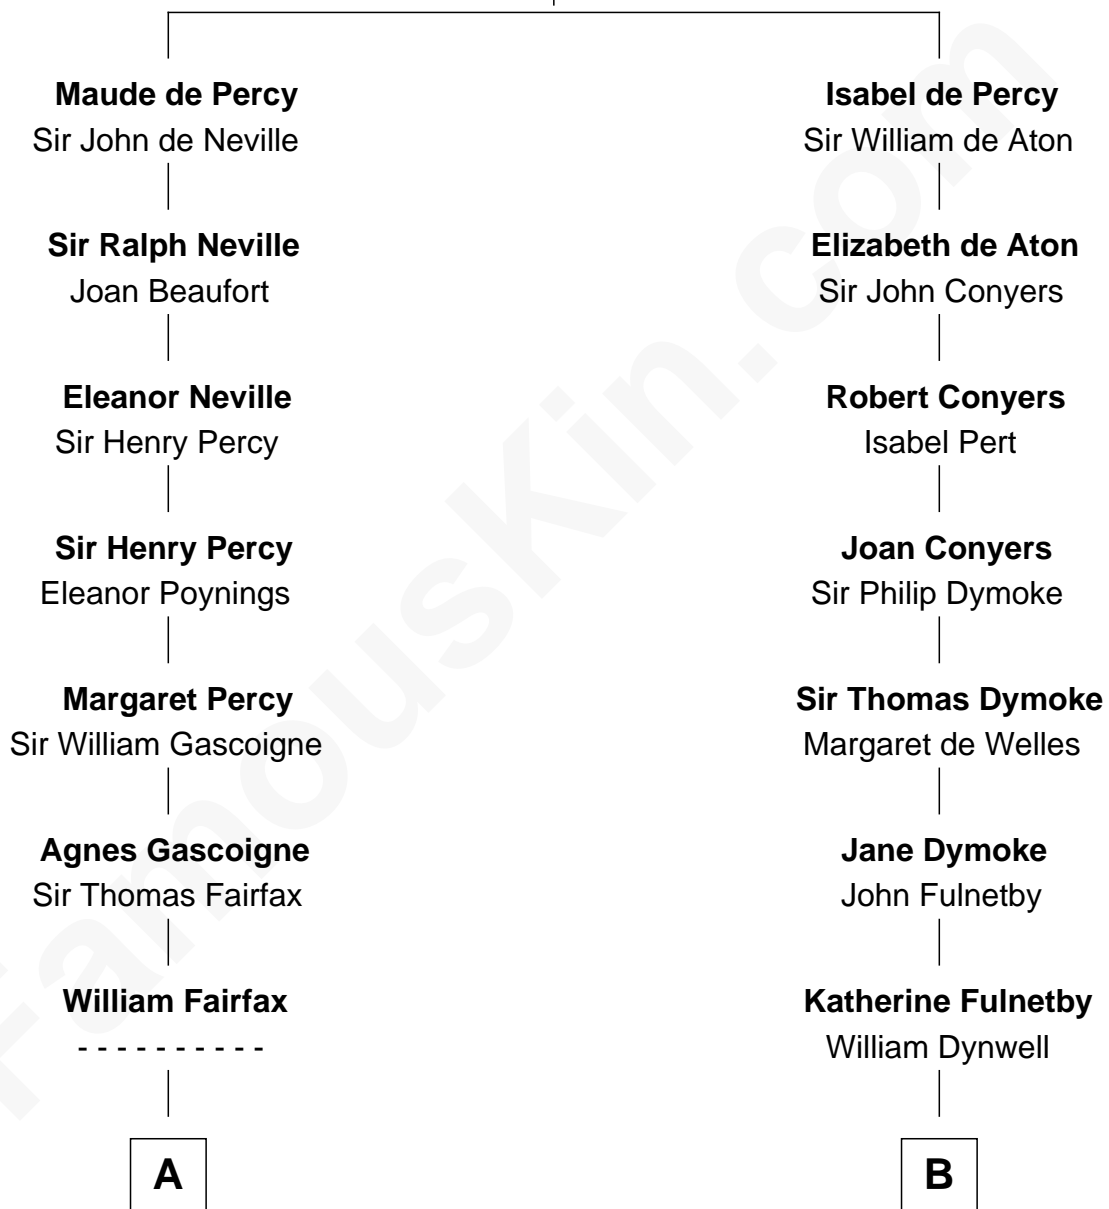

# FamousKin.com Relationship Chart of

**Guy Ritchie**

*British Filmmaker*

19th cousin 2 times removed of

**Linda Hamilton**

*TV and Movie Actress*

**Sir Henry de Percy**

Idoine de Clifford

**C**

**Doris Margaretta McLaughlin**

Stuart John Ritchie

**John Vivian Ritchie**

Amber Mary Parkinson

**Guy Ritchie**

*British Filmmaker*

**D**

**Stephen P. Holt**

Aurelia Morgan Grimes

**Taylor Holt**

Frances Kyle

**Dr. Richard Huckstep Holt**

Mildred Alberta Derby

**Barbara Kyle Holt**

Dr. Carroll Stanford Hamilton