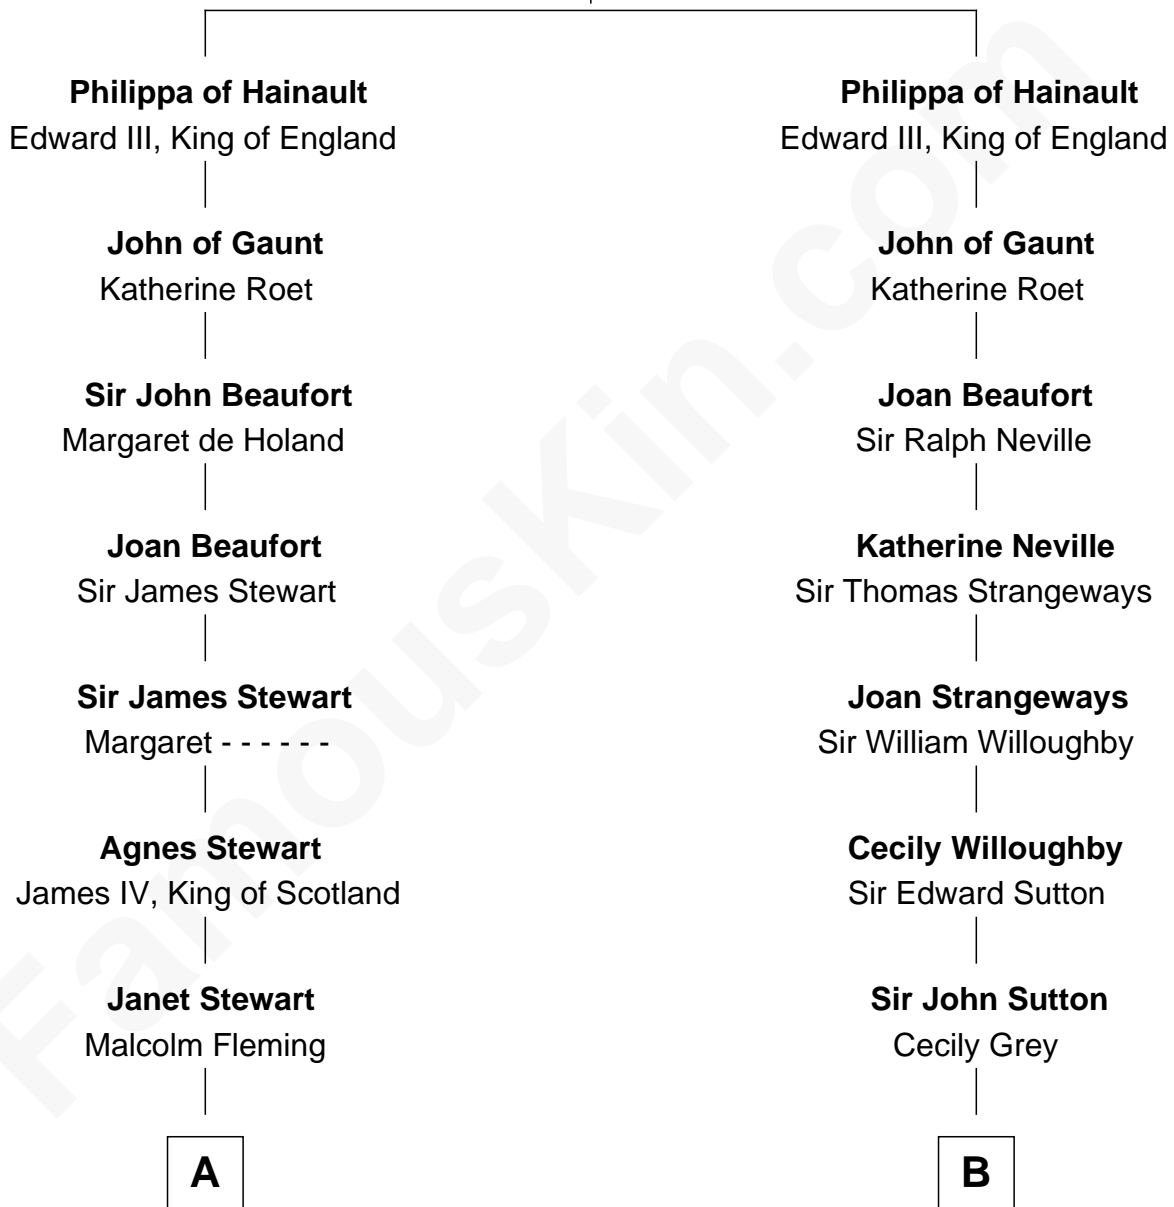

FamousKin.com Relationship Chart of

Guy Ritchie

British Filmmaker

20th cousin 1 time removed of

Keri Russell

TV and Movie Actress

William III of Hainault

Jeanne of Valois