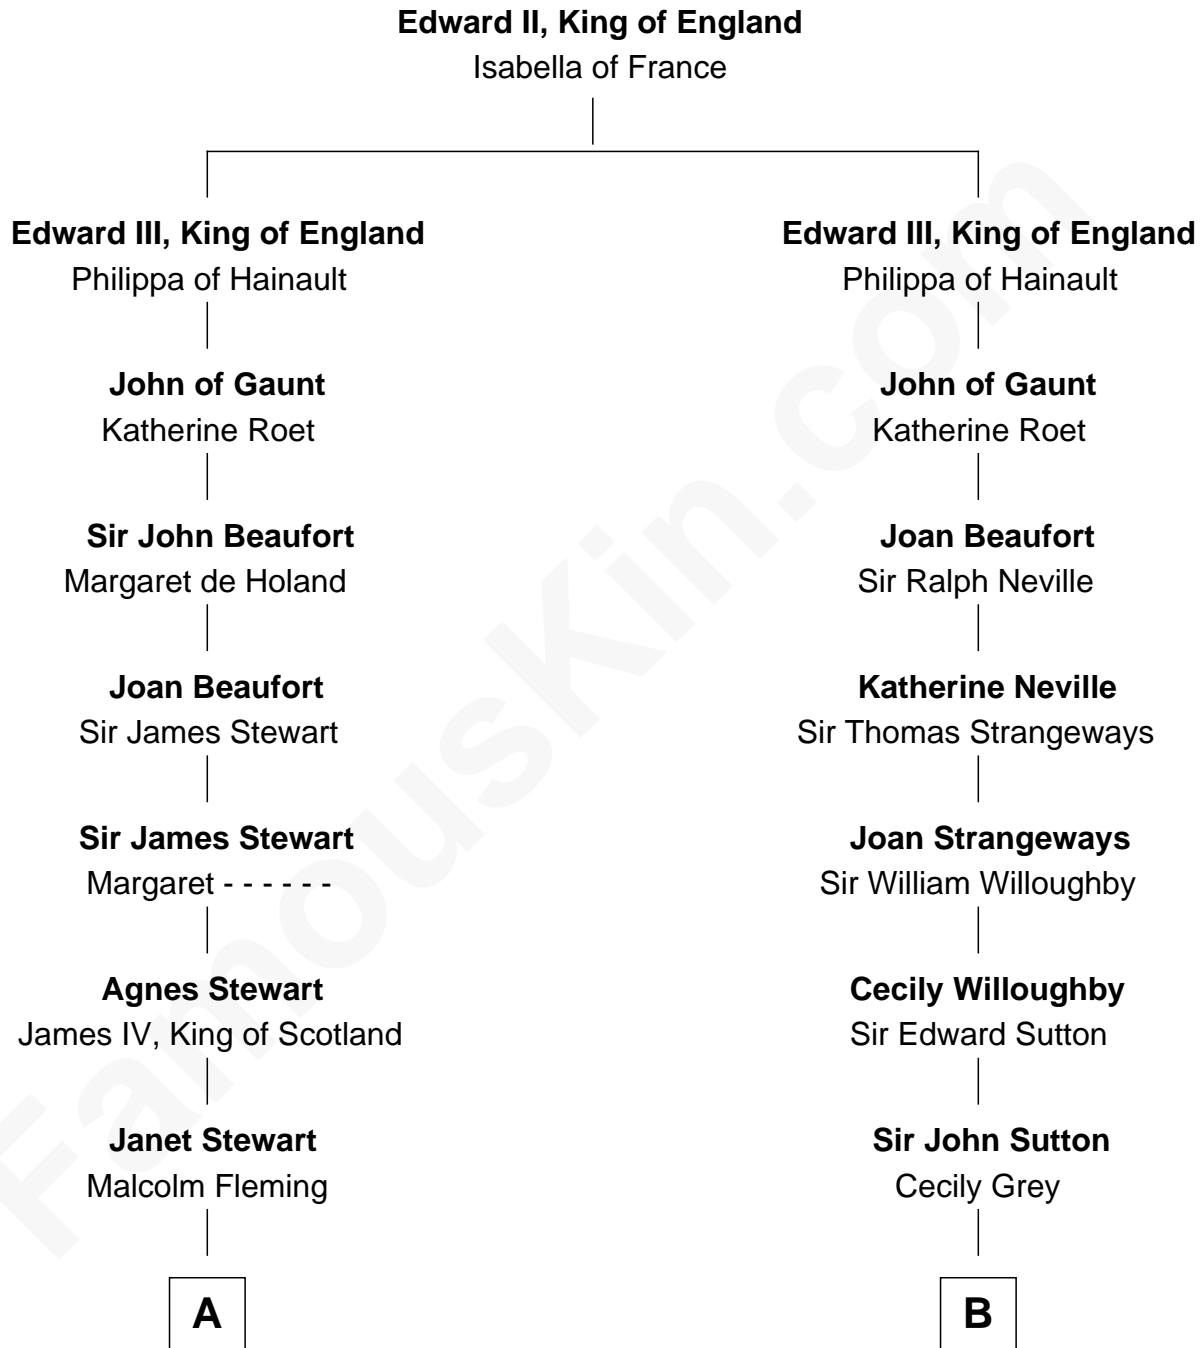

FamousKin.com Relationship Chart of

Guy Ritchie

British Filmmaker

20th cousin 1 time removed of

Keri Russell

TV and Movie Actress

C

Vivian Guy Ouseley McLaughlin

Edith Jane Martineau

Doris Margaretta McLaughlin

Stuart John Ritchie

John Vivian Ritchie

Amber Mary Parkinson

Guy Ritchie

British Filmmaker

D