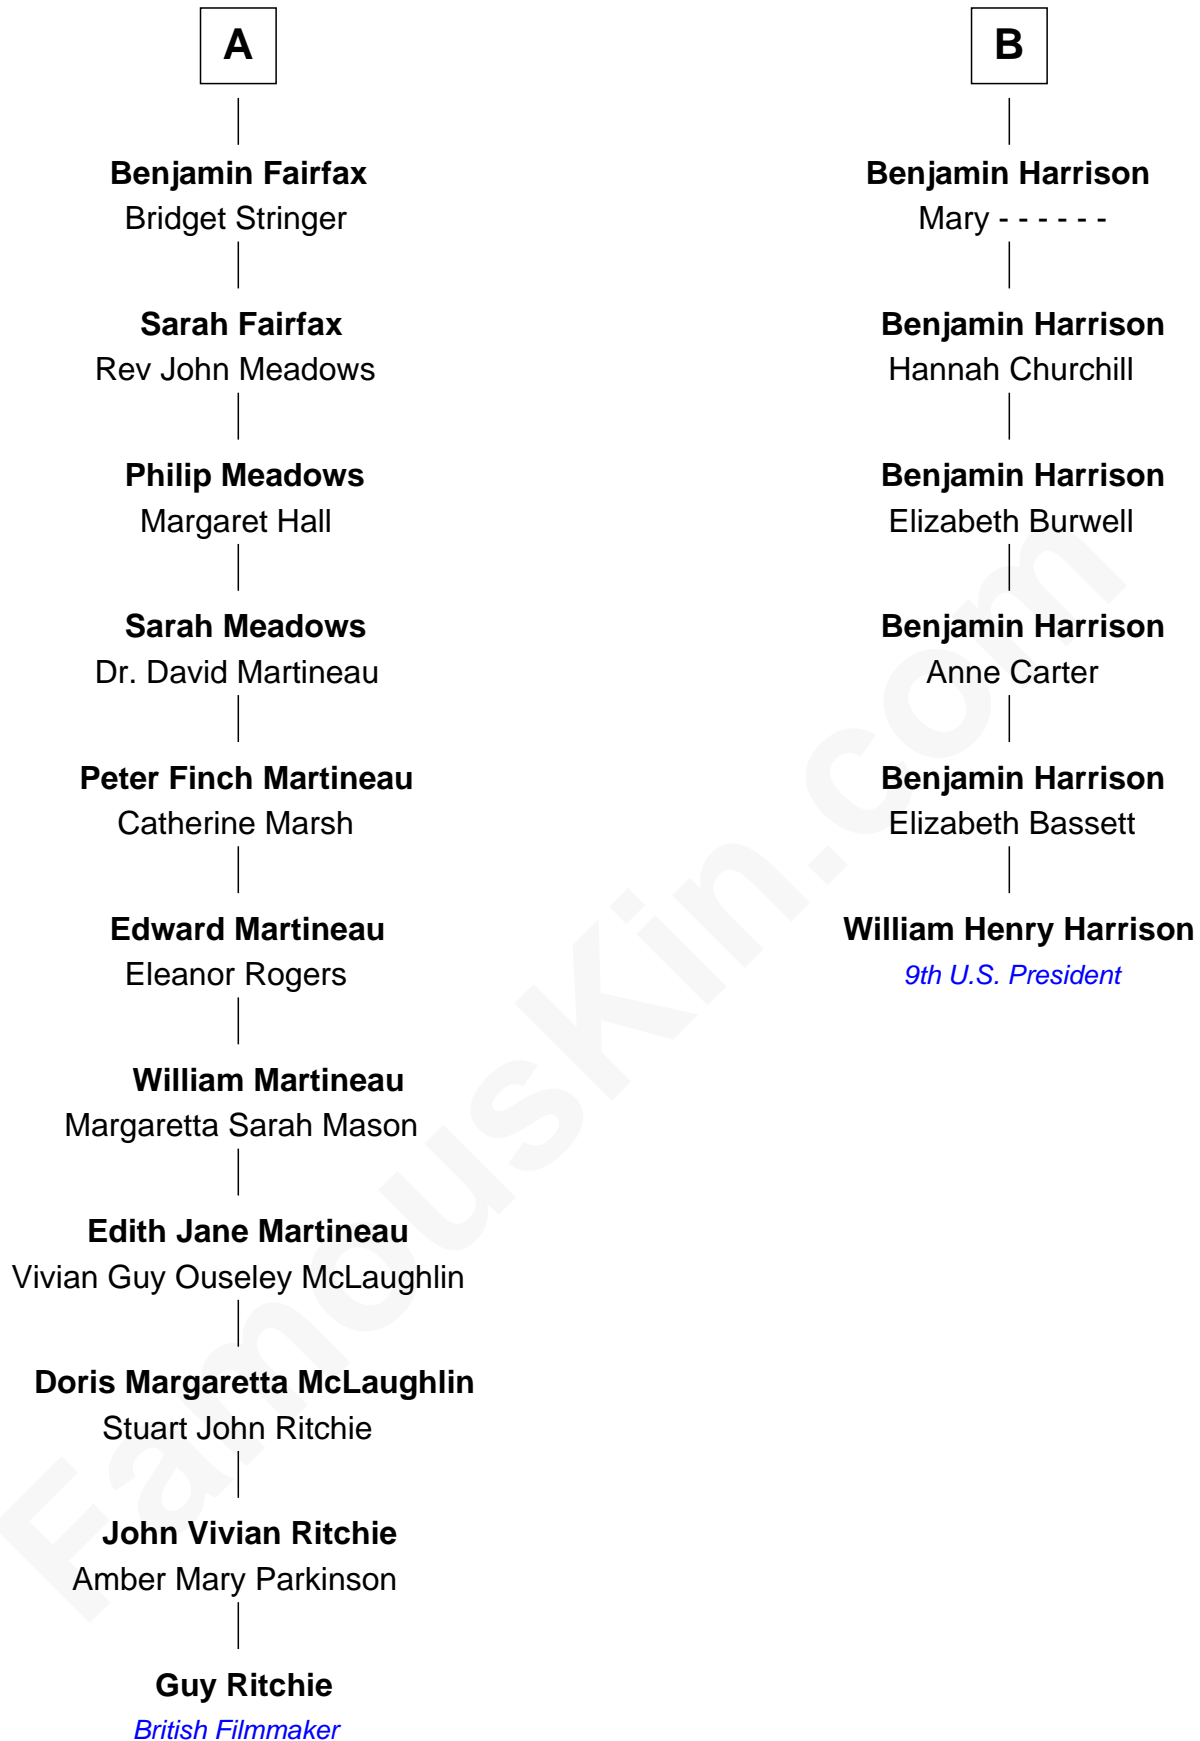

# FamousKin.com Relationship Chart of

**Guy Ritchie**

*British Filmmaker*

12th cousin 5 times removed of

**William Henry Harrison**

*9th U.S. President*

Guy Ritchie photo by [Georges Biard](#) ([CC BY-SA 3.0](#))