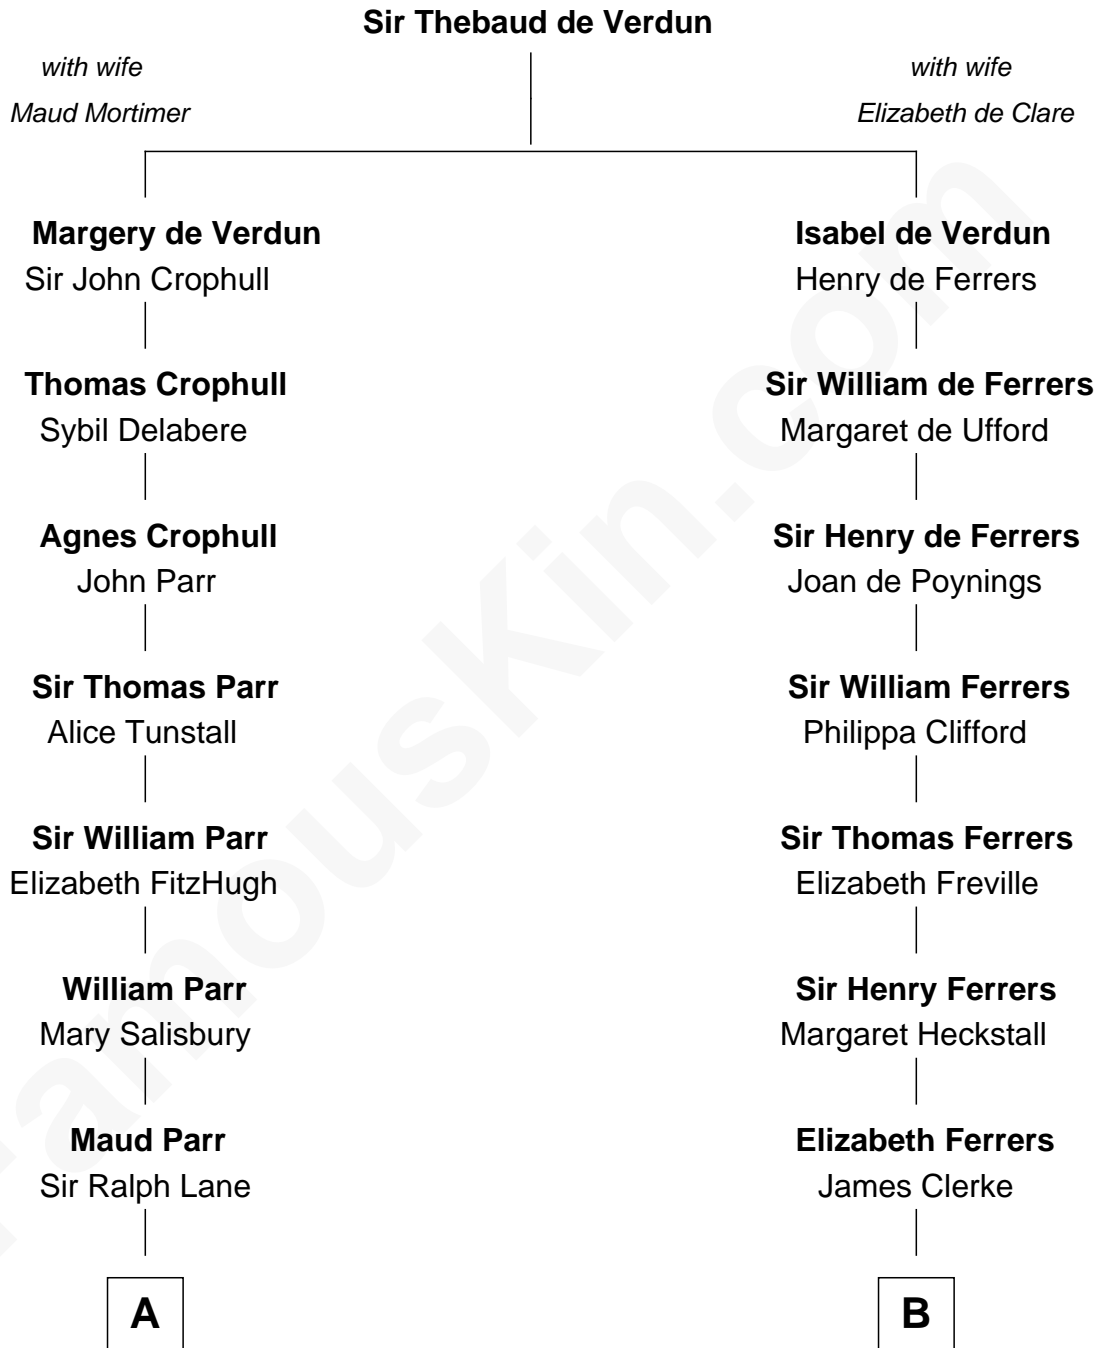

FamousKin.com Relationship Chart of

Guy Ritchie

British Filmmaker

17th cousin 4 times removed of

Joseph Wharton

Founder of the Wharton School of Business

C

Frederica Crofton

Hubert McLaughlin

Vivian Guy Ouseley McLaughlin

Edith Jane Martineau

Doris Margareta McLaughlin

Stuart John Ritchie

John Vivian Ritchie

Amber Mary Parkinson

Guy Ritchie