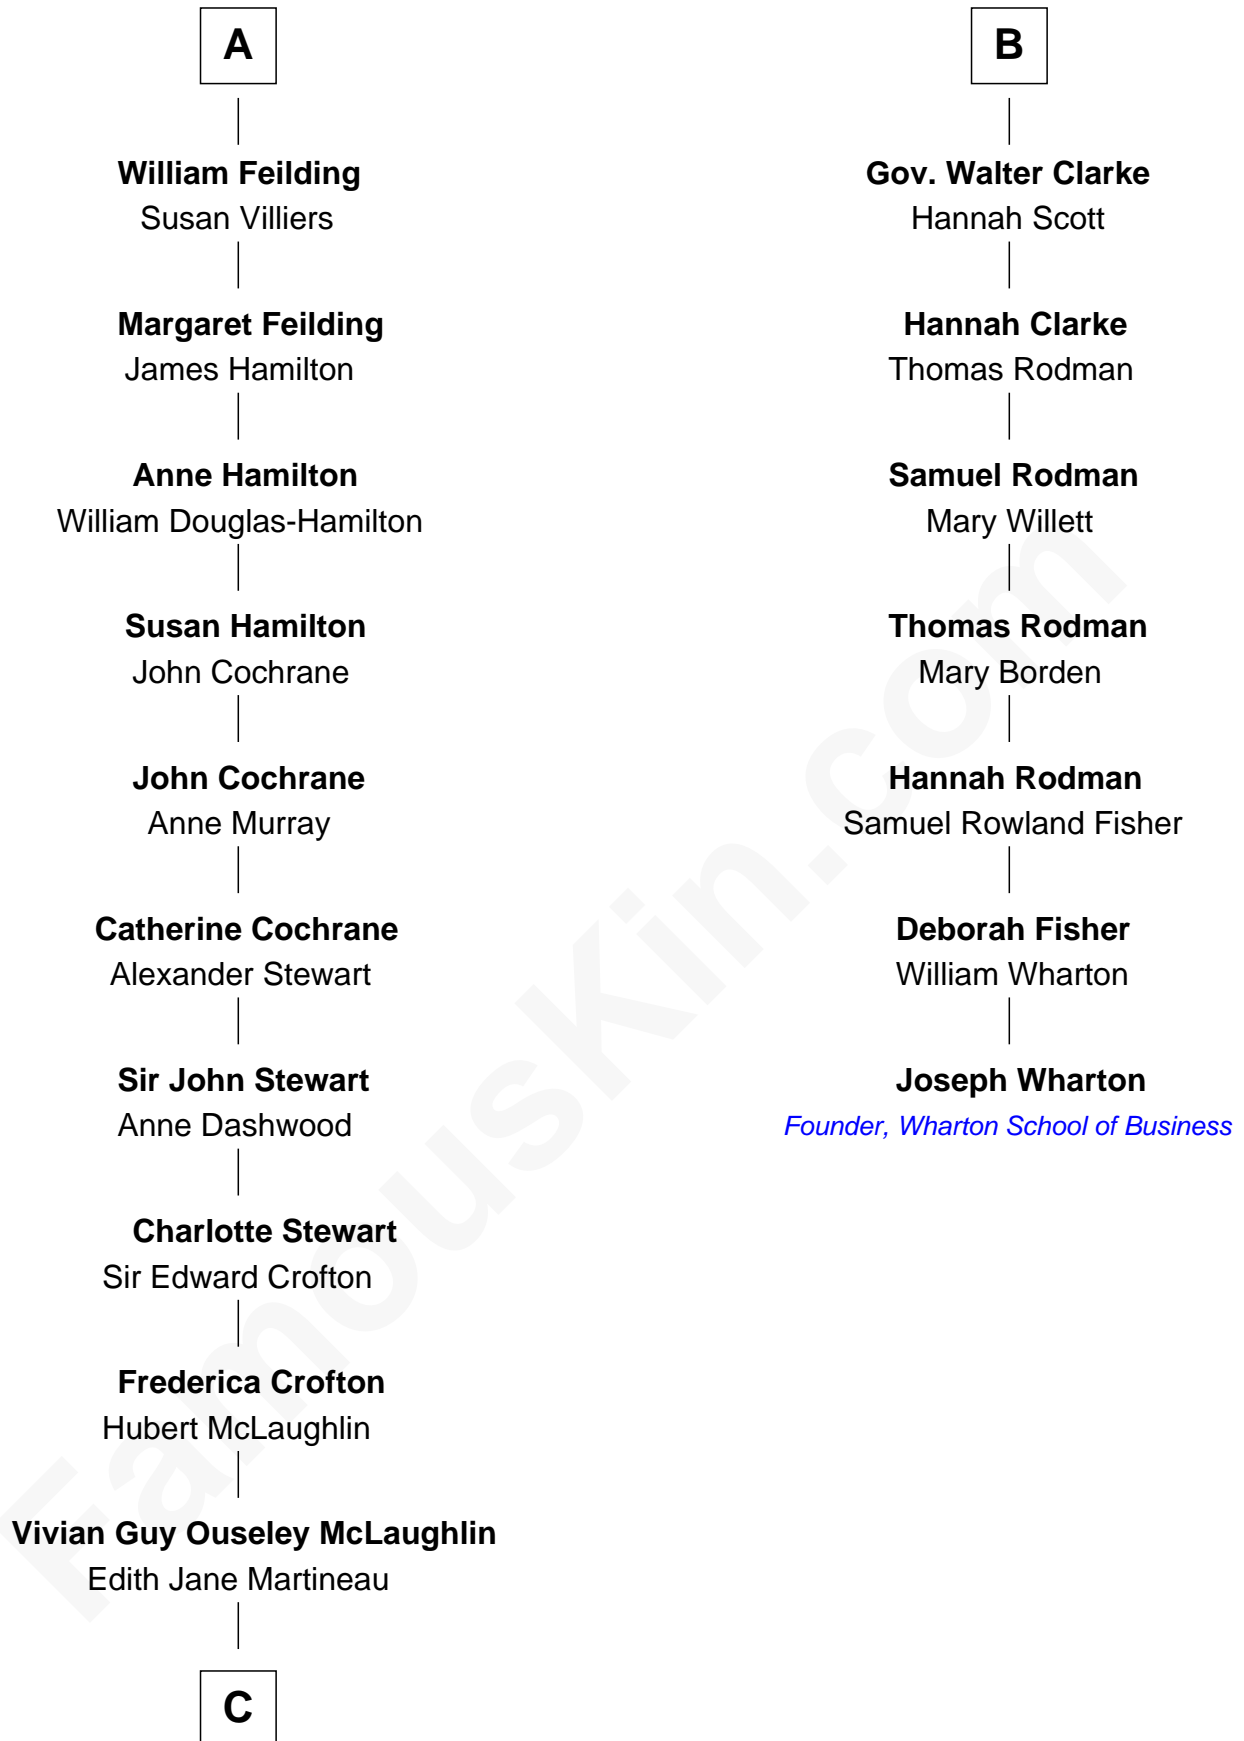

FamousKin.com Relationship Chart of

Guy Ritchie

British Filmmaker

13th cousin 6 times removed of

Joseph Wharton

Founder of the Wharton School of Business

Sir Baldwin Freville

Maude le Scrope

C

—
Doris Margaretta McLaughlin

Stuart John Ritchie

—
John Vivian Ritchie

Amber Mary Parkinson

—
Guy Ritchie

British Filmmaker

FamousKin.com