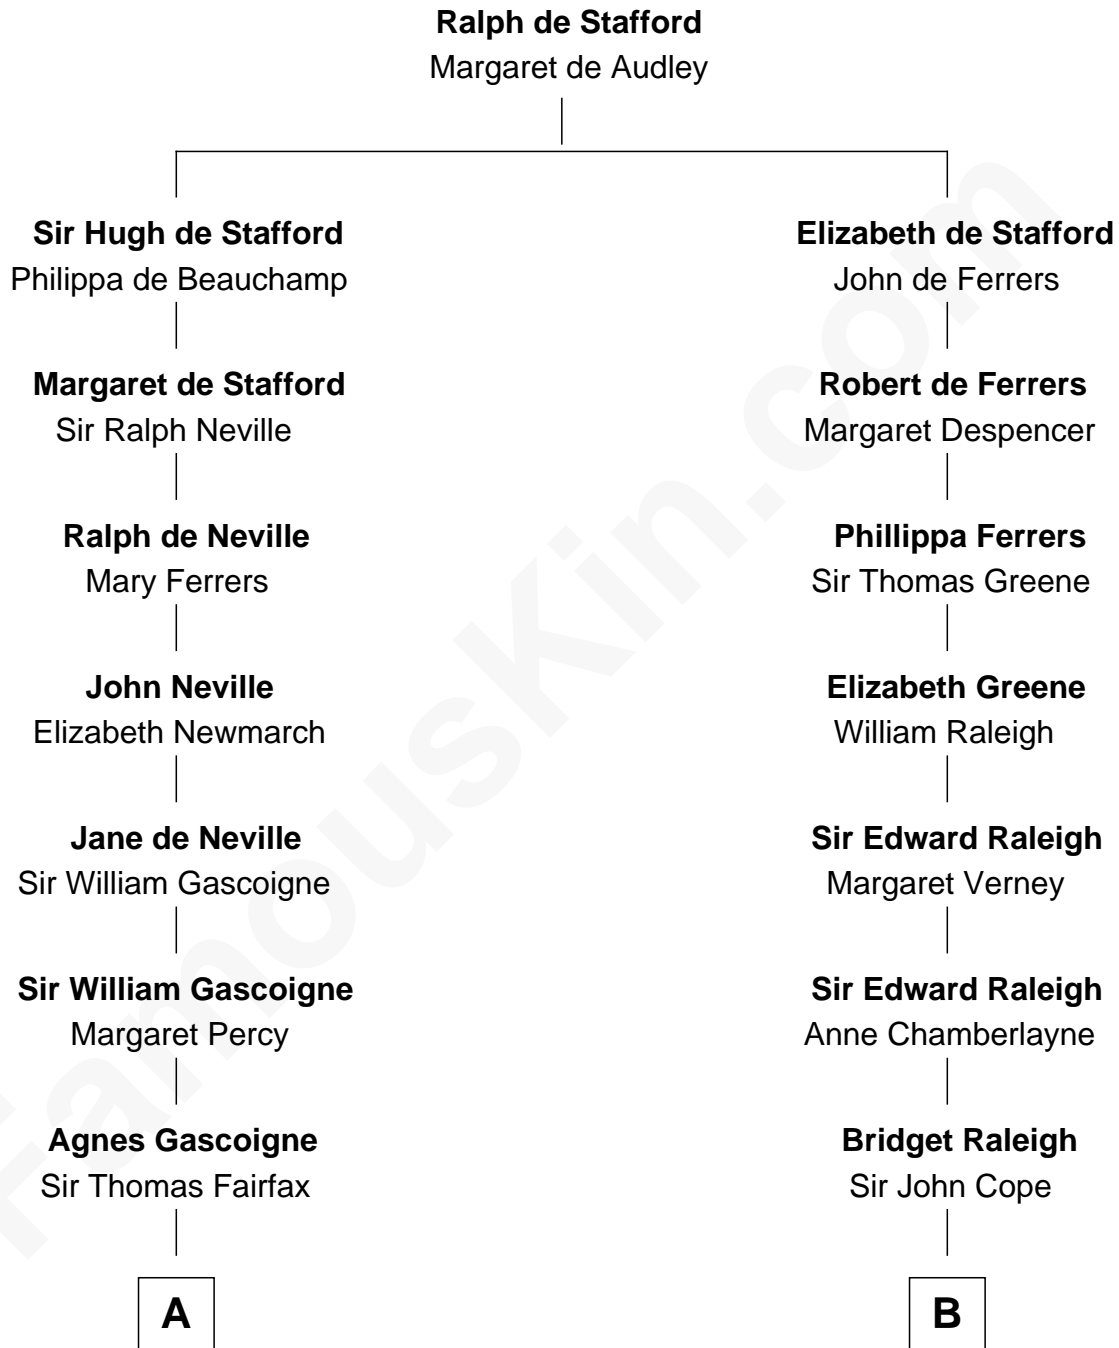

FamousKin.com Relationship Chart of

Guy Ritchie

British Filmmaker

16th cousin 4 times removed of

Joseph Wharton

Founder of the Wharton School of Business

C

—
Edith Jane Martineau
Vivian Guy Ouseley McLaughlin

—
Doris Margaretta McLaughlin
Stuart John Ritchie

—
John Vivian Ritchie
Amber Mary Parkinson

—
Guy Ritchie
British Filmmaker

FamousKin.com