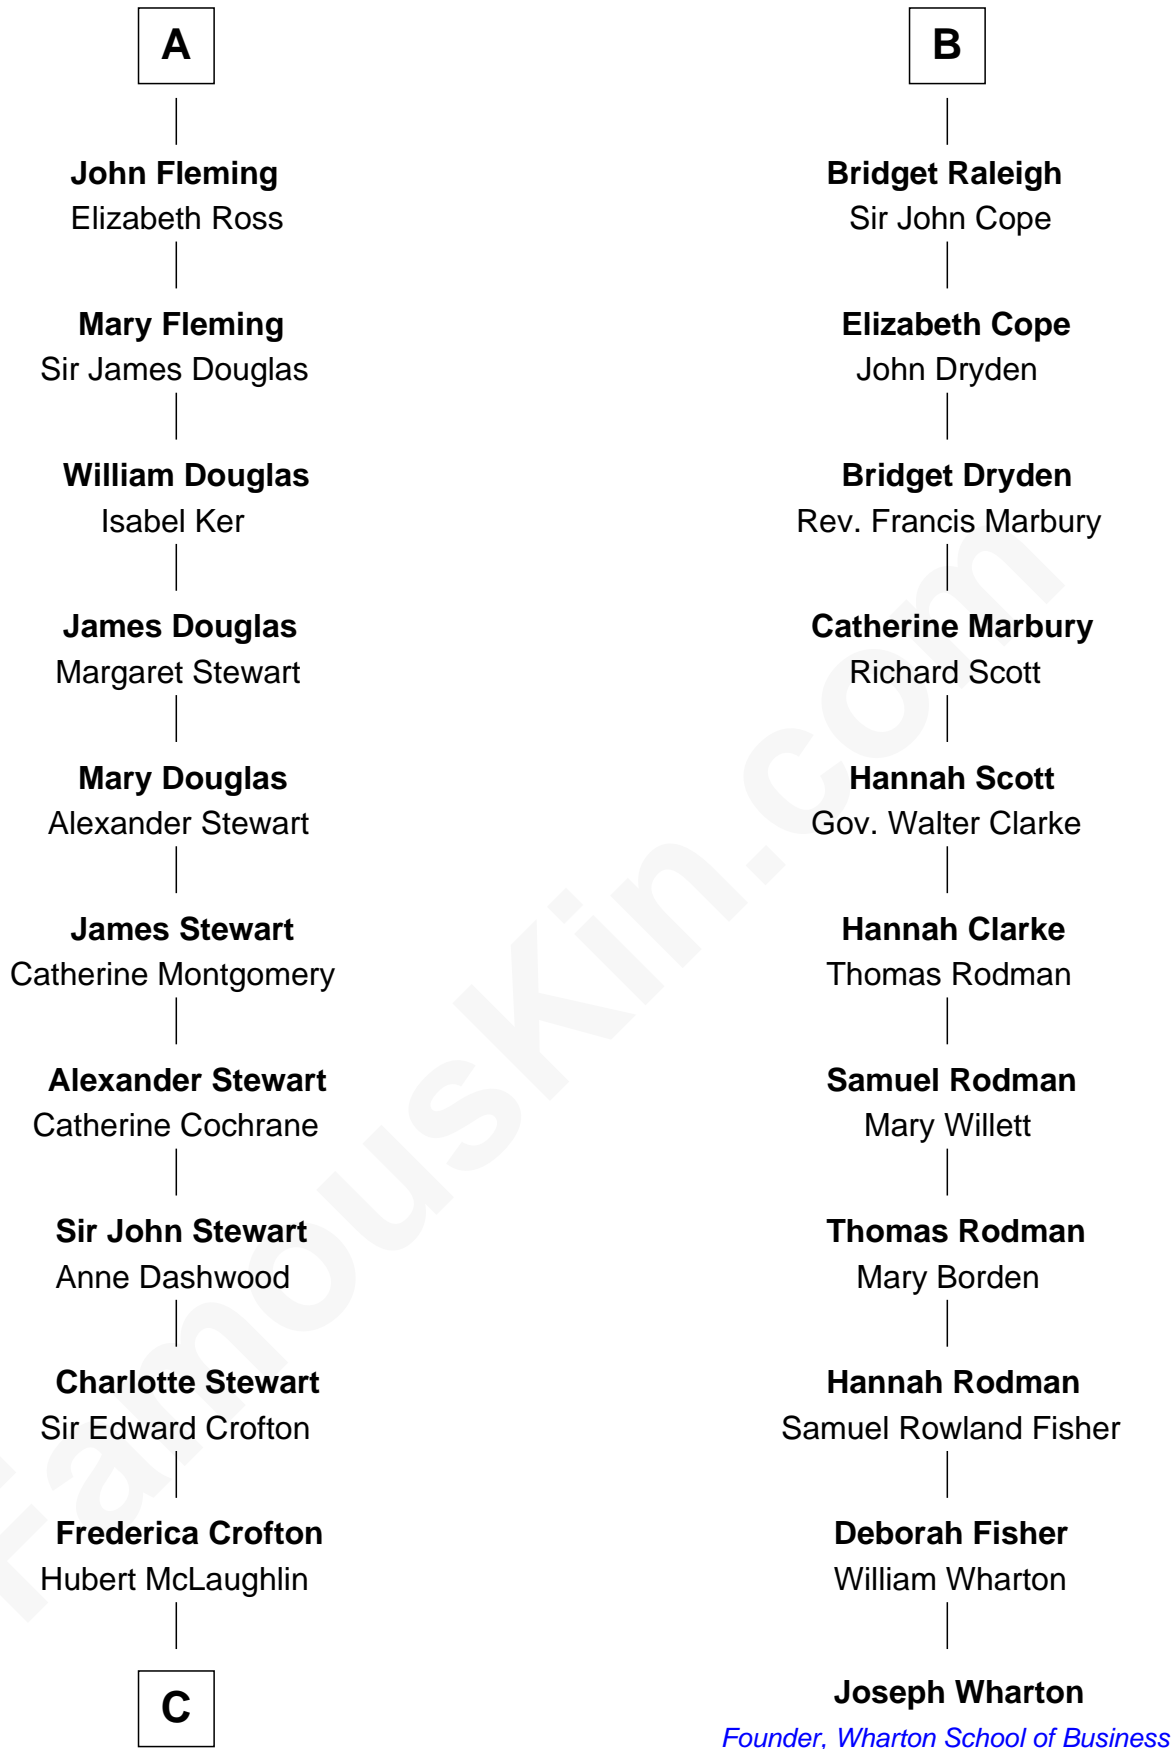

FamousKin.com Relationship Chart of

Guy Ritchie

British Filmmaker

17th cousin 3 times removed of

Joseph Wharton

Founder of the Wharton School of Business

C

—
Vivian Guy Ouseley McLaughlin

Edith Jane Martineau

—
Doris Margareta McLaughlin

Stuart John Ritchie

—
John Vivian Ritchie

Amber Mary Parkinson

—
Guy Ritchie

British Filmmaker

FamousKin.com