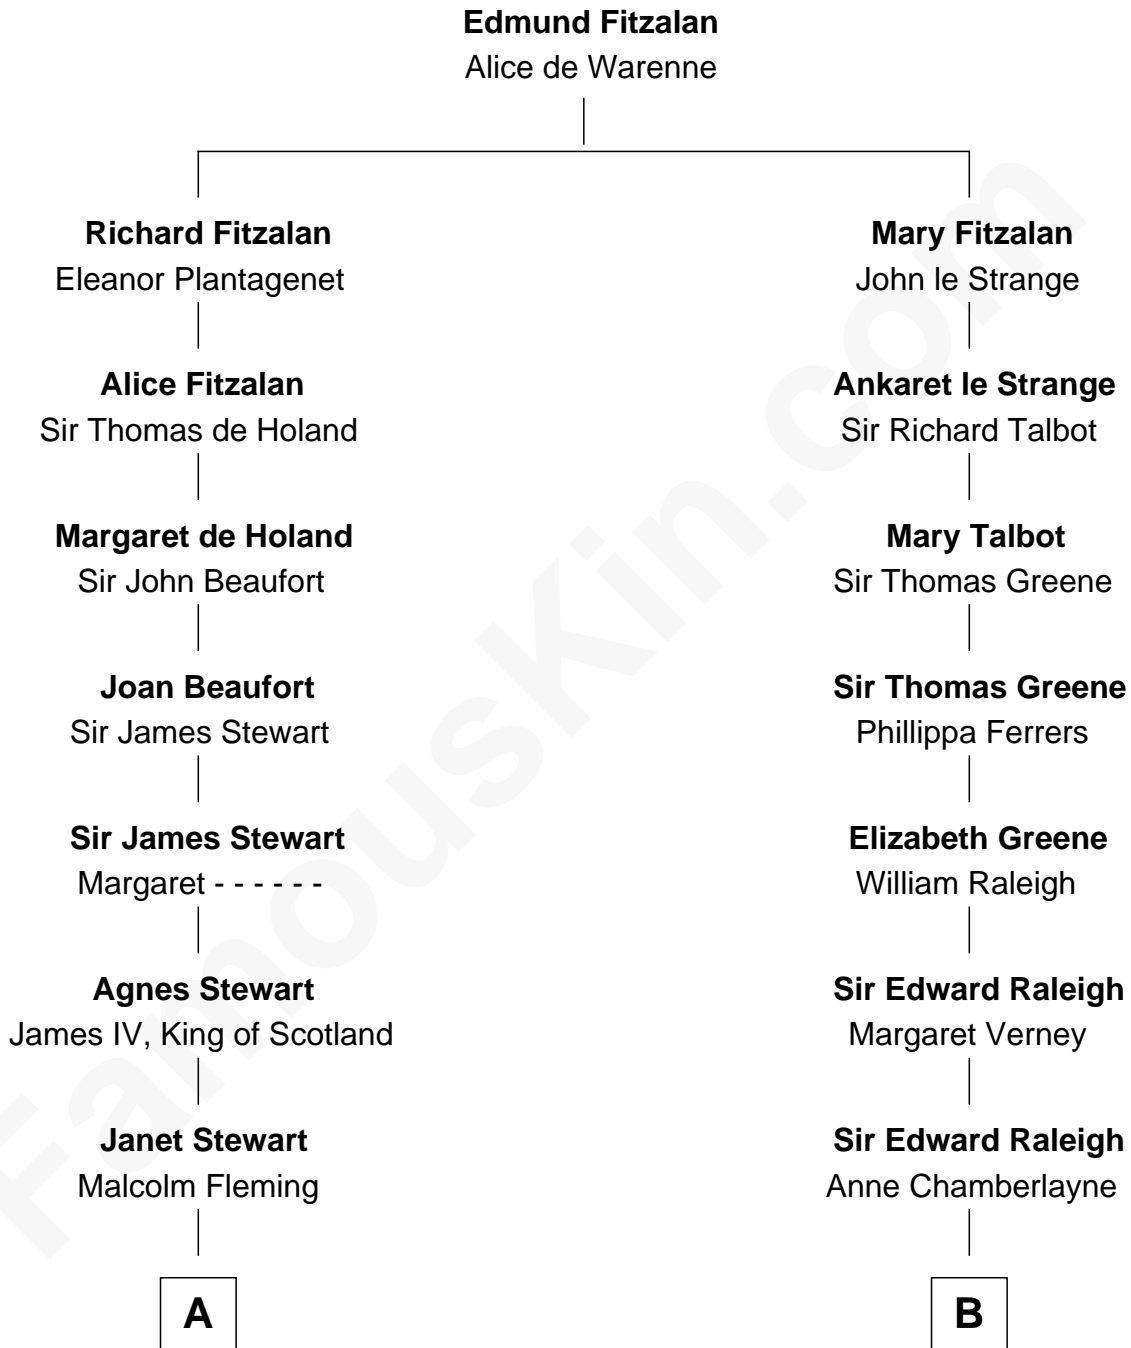

FamousKin.com Relationship Chart of

Guy Ritchie

British Filmmaker

17th cousin 3 times removed of

Joseph Wharton

Founder of the Wharton School of Business

C

—
Vivian Guy Ouseley McLaughlin

Edith Jane Martineau

—
Doris Margareta McLaughlin

Stuart John Ritchie

—
John Vivian Ritchie

Amber Mary Parkinson

—
Guy Ritchie

British Filmmaker

FamousKin.com