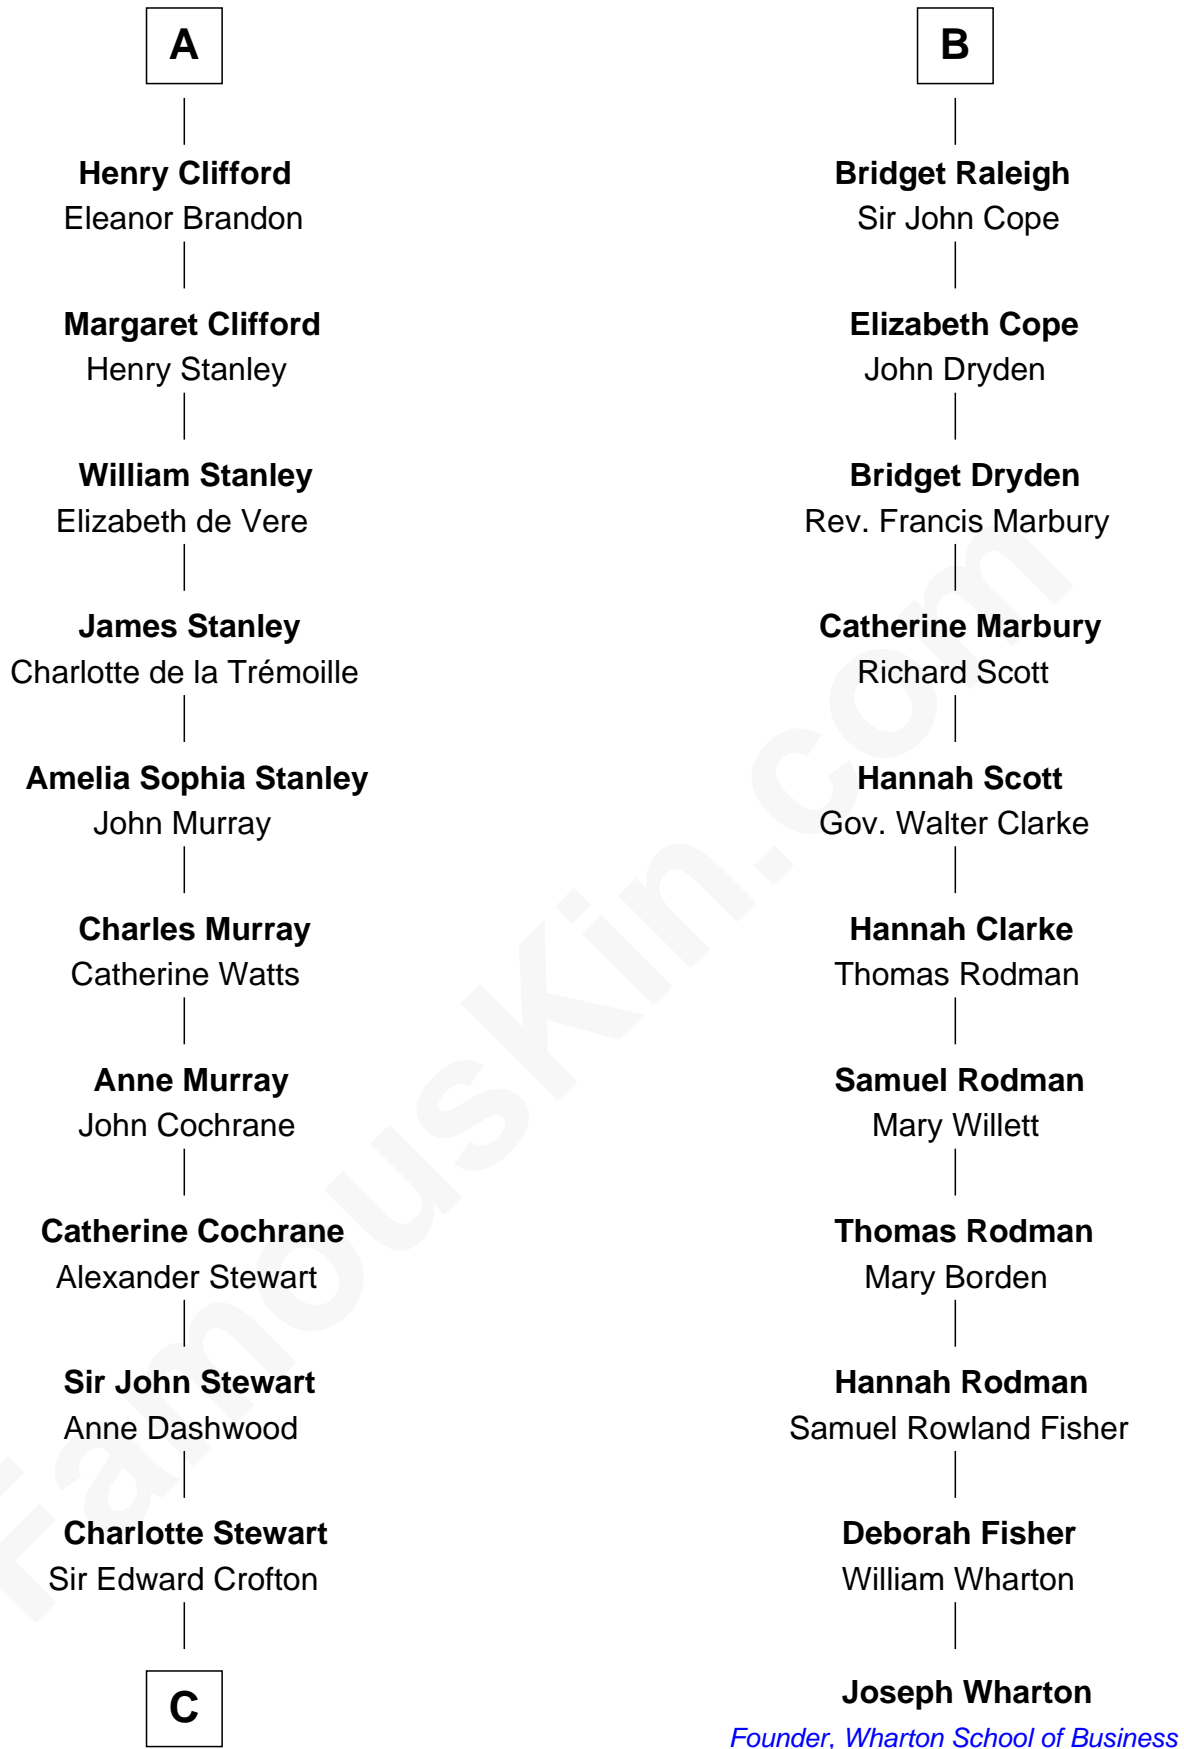

# FamousKin.com Relationship Chart of

**Guy Ritchie**

*British Filmmaker*

17th cousin 4 times removed of

**Joseph Wharton**

*Founder of the Wharton School of Business*

**Hugh le Despencer**

Eleanor de Clare

**Eleanor Beaufort**

Sir Robert Spencer

**Catherine Spencer**

Henry Algernon Percy

**Margaret Percy**

Henry Clifford

**A**

**Sir Edward le Despencer**

Anne de Ferrers

**Edward Despencer**

Elizabeth Burghersh

**Margaret Despencer**

Robert de Ferrers

**Phillippa Ferrers**

Sir Thomas Greene

**Elizabeth Greene**

William Raleigh

**Sir Edward Raleigh**

Margaret Verney

**Sir Edward Raleigh**

Anne Chamberlayne

**B**

**C**

Frederica Crofton