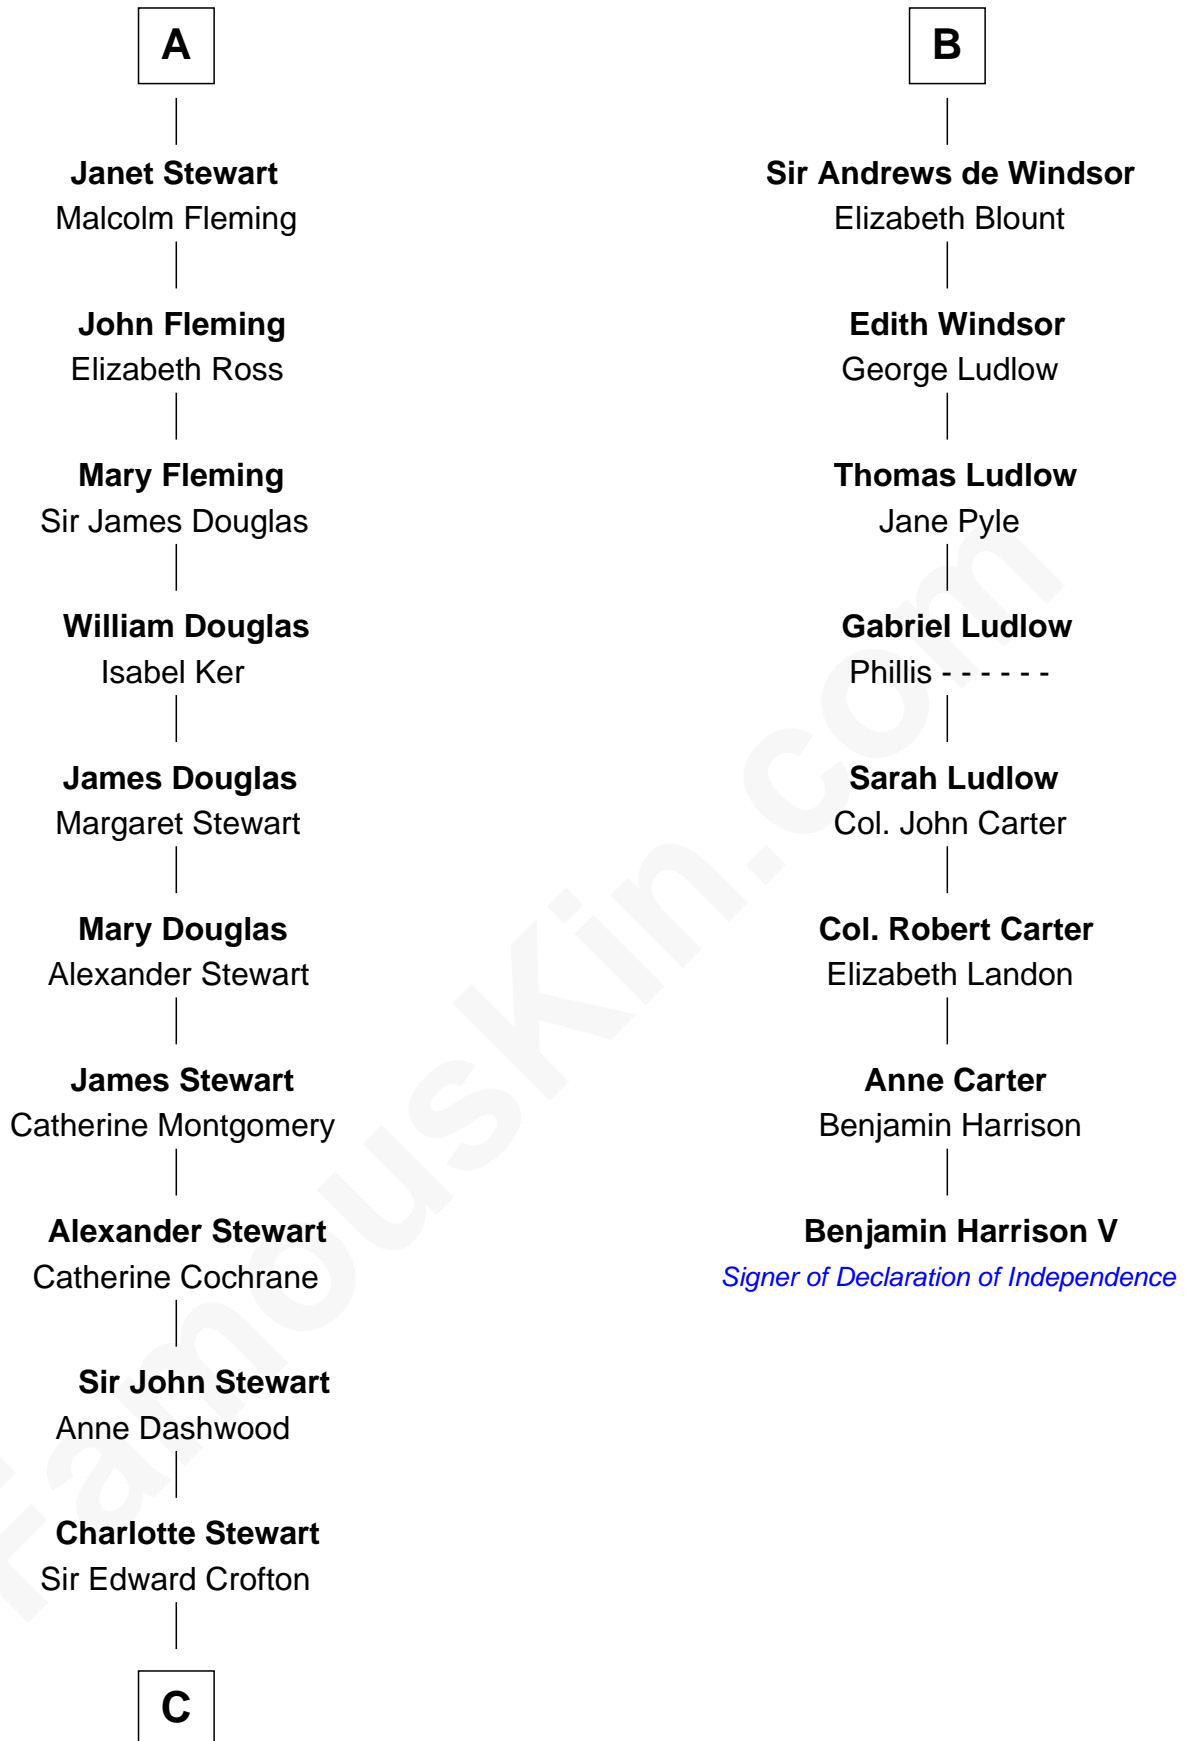

FamousKin.com Relationship Chart of

Guy Ritchie

British Filmmaker

14th cousin 7 times removed of

Benjamin Harrison V

Signer of the Declaration of Independence

C

Frederica Crofton

Hubert McLaughlin

Vivian Guy Ouseley McLaughlin

Edith Jane Martineau

Doris Margaretta McLaughlin

Stuart John Ritchie

John Vivian Ritchie

Amber Mary Parkinson

Guy Ritchie