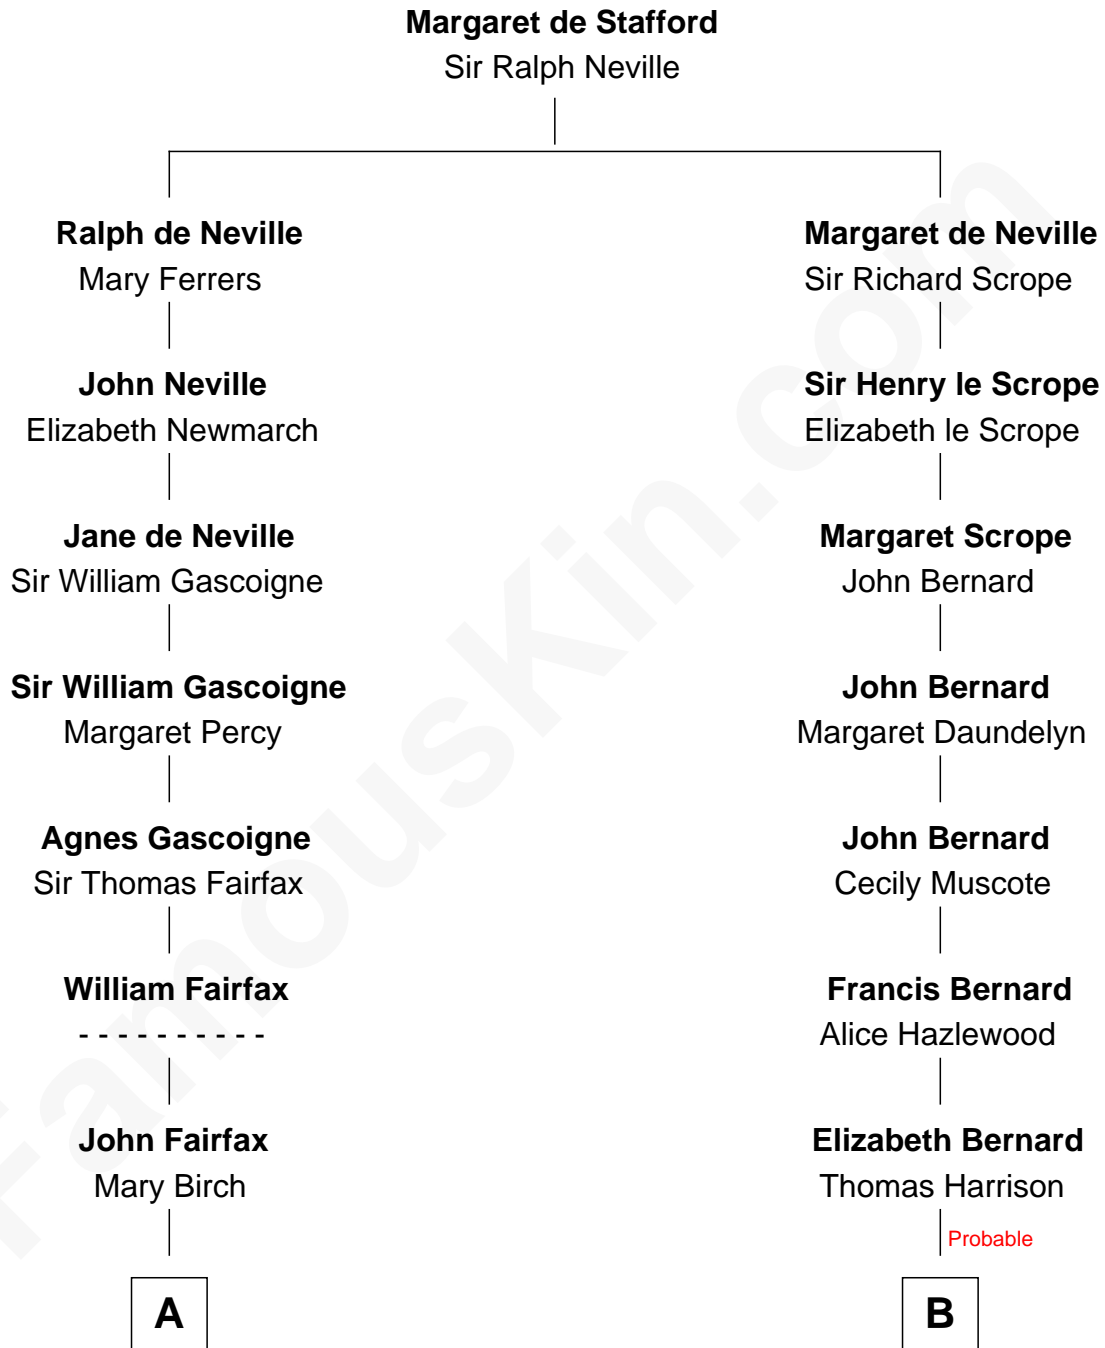

FamousKin.com Relationship Chart of

Guy Ritchie

British Filmmaker

11th cousin 7 times removed of

Benjamin Harrison V

Signer of the Declaration of Independence

C

—
John Vivian Ritchie
Amber Mary Parkinson

—
Guy Ritchie
British Filmmaker

FamousKin.com