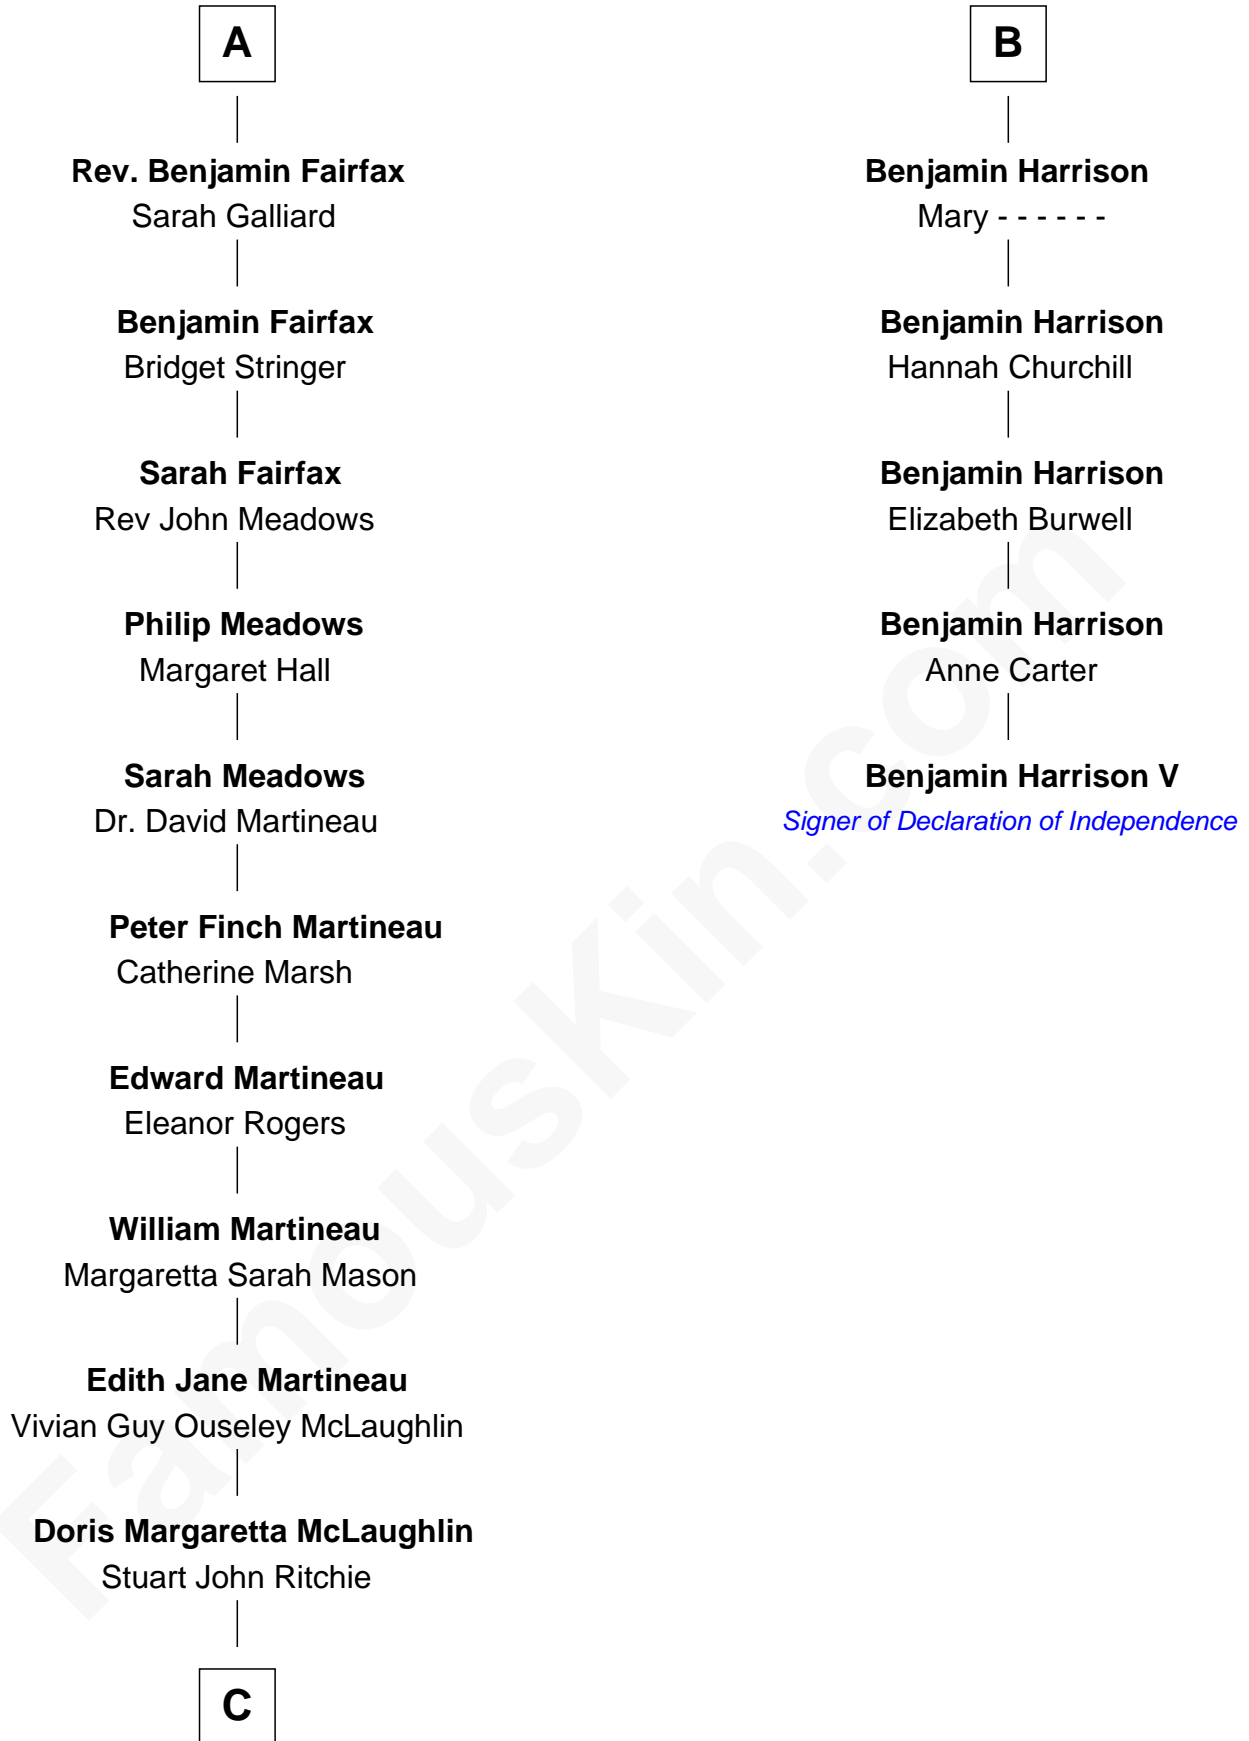

FamousKin.com Relationship Chart of

Guy Ritchie

British Filmmaker

11th cousin 7 times removed of

Benjamin Harrison V

Signer of the Declaration of Independence

C

—
John Vivian Ritchie
Amber Mary Parkinson