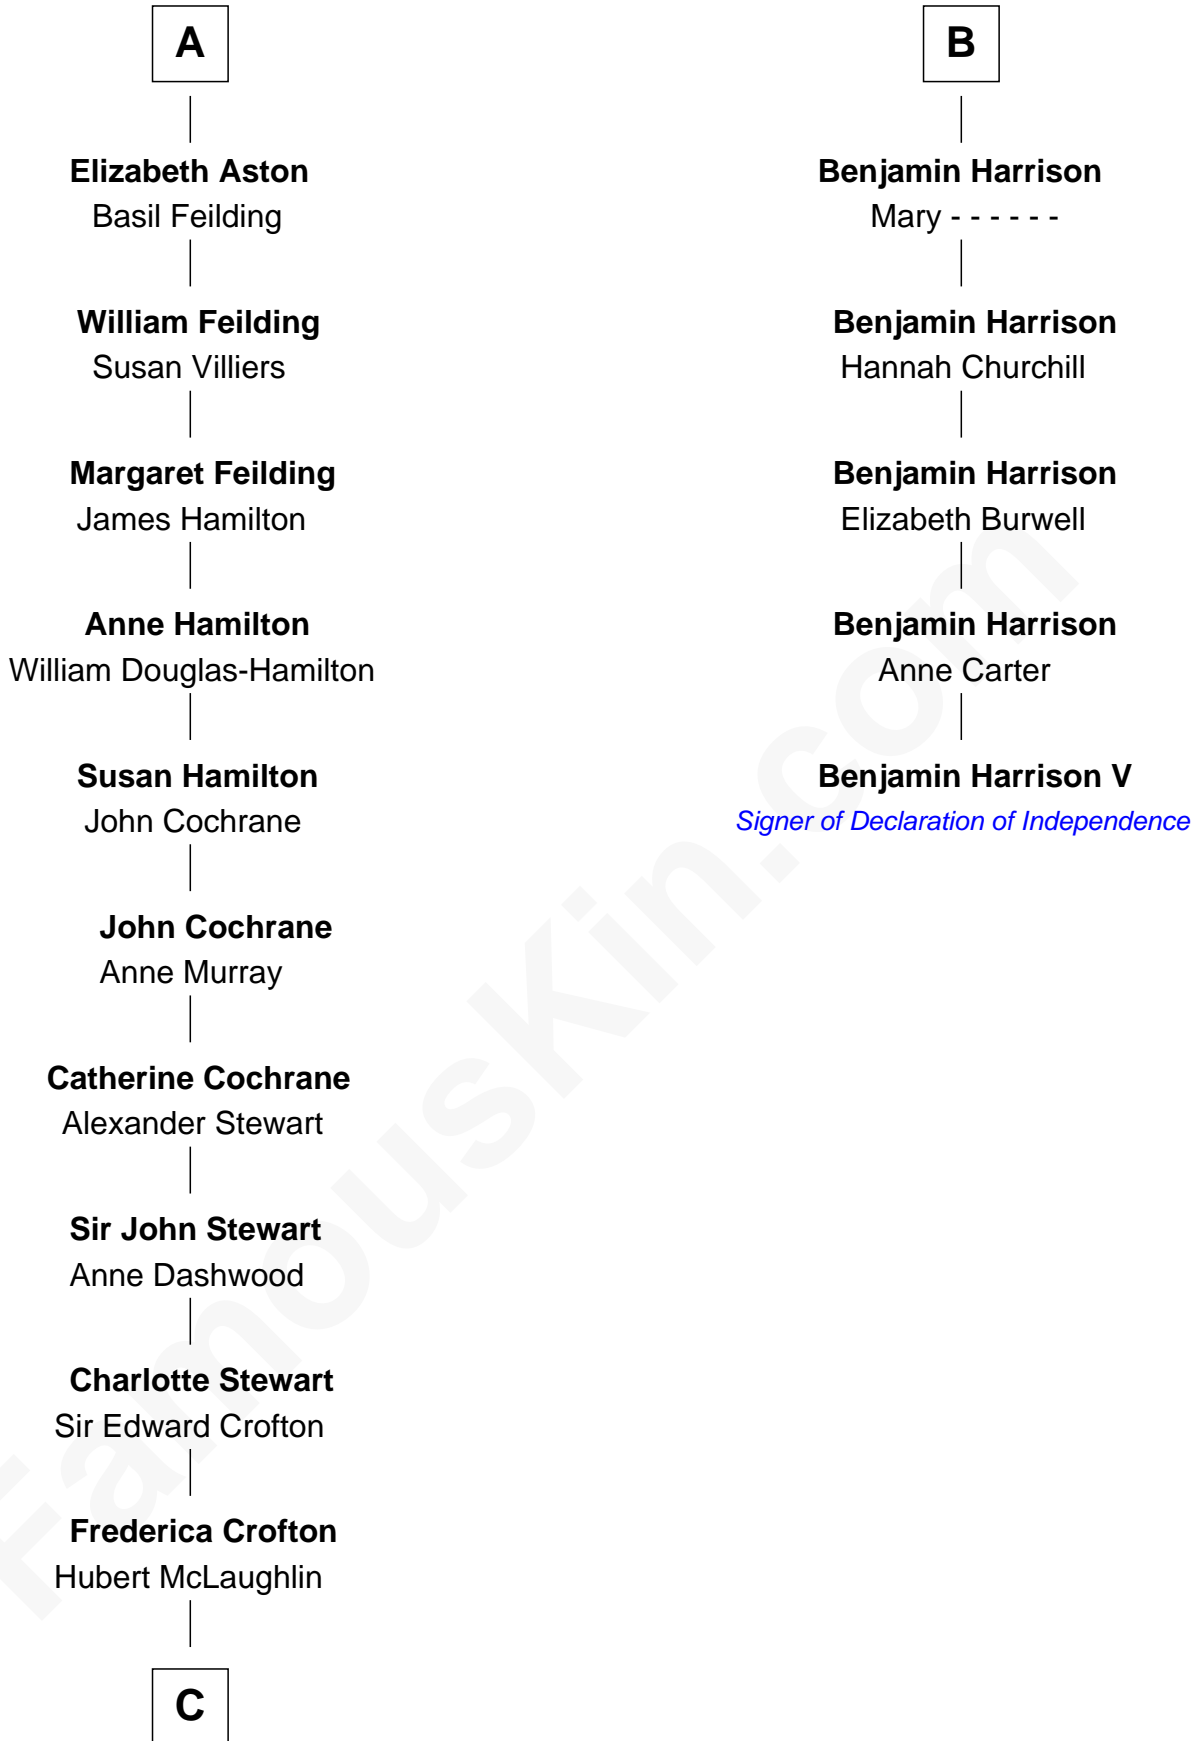

FamousKin.com Relationship Chart of

Guy Ritchie

British Filmmaker

11th cousin 9 times removed of

Benjamin Harrison V

Signer of the Declaration of Independence

Stephen le Scrope

Margery de Welles

Cecily Muscote

Francis Bernard

Alice Hazlewood

Elizabeth Bernard

Thomas Harrison

Probable

B

C