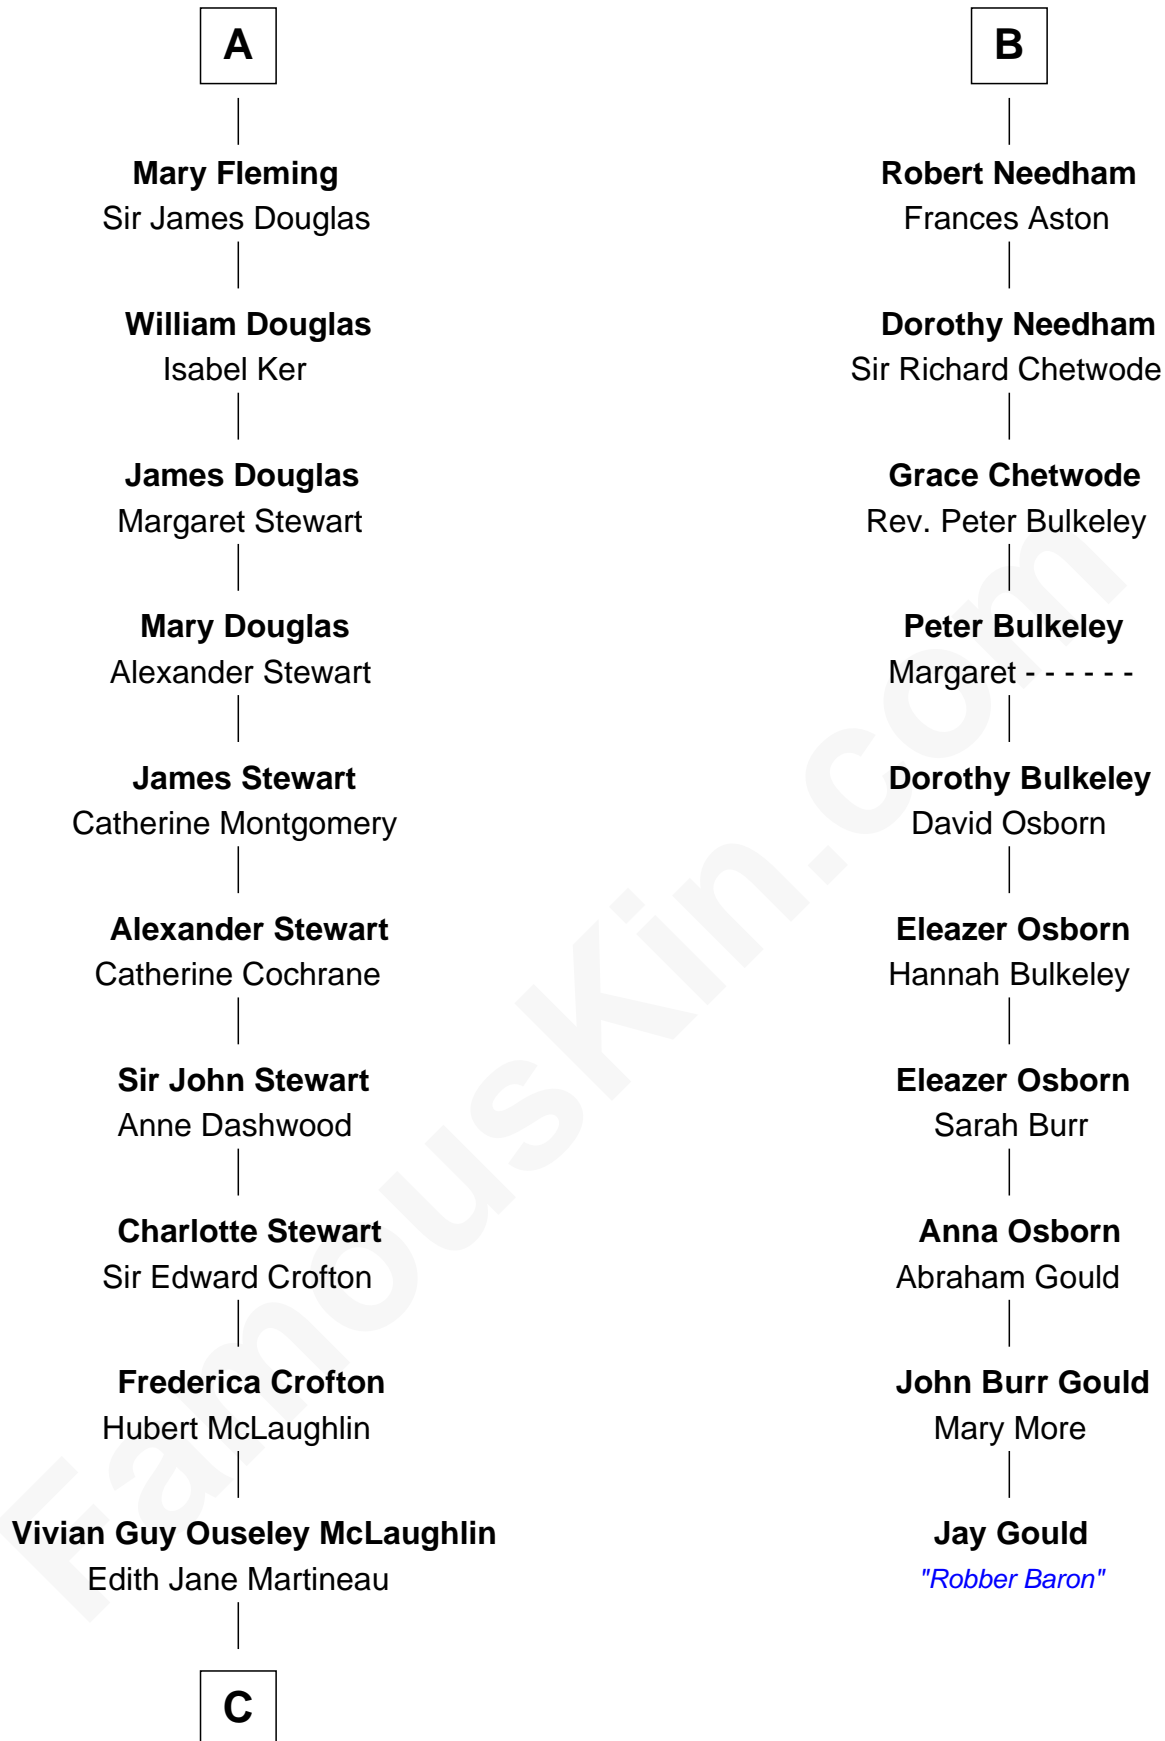

# FamousKin.com Relationship Chart of

**Guy Ritchie**

*British Filmmaker*

16th cousin 3 times removed of

**Jay Gould**

*American Railroad "Robber Baron"*

**C**

—  
**Doris Margaretta McLaughlin**

Stuart John Ritchie

—  
**John Vivian Ritchie**

Amber Mary Parkinson

—  
**Guy Ritchie**

*British Filmmaker*

FamousKin.com