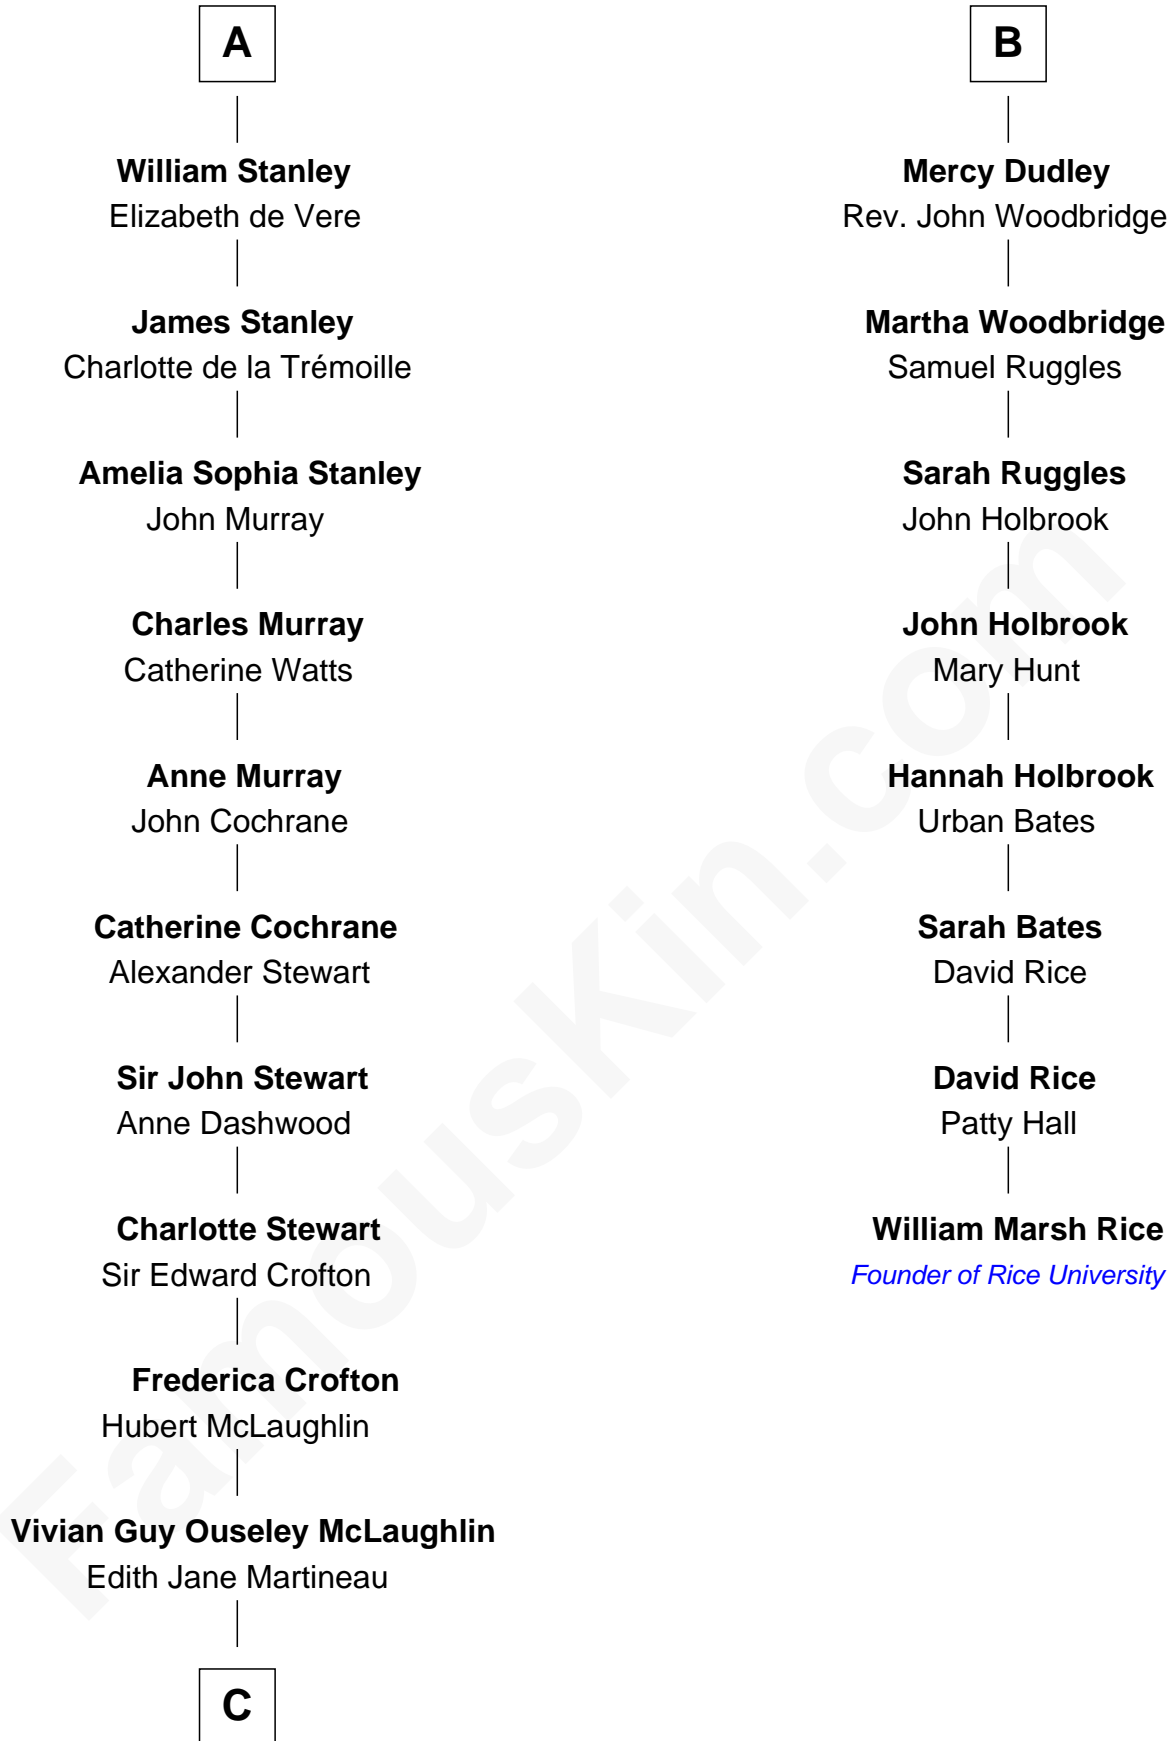

FamousKin.com Relationship Chart of

Guy Ritchie

British Filmmaker

14th cousin 5 times removed of

William Marsh Rice

Founder of Rice University

C

—
Doris Margaretta McLaughlin

Stuart John Ritchie

—
John Vivian Ritchie

Amber Mary Parkinson

—
Guy Ritchie

British Filmmaker

FamousKin.com