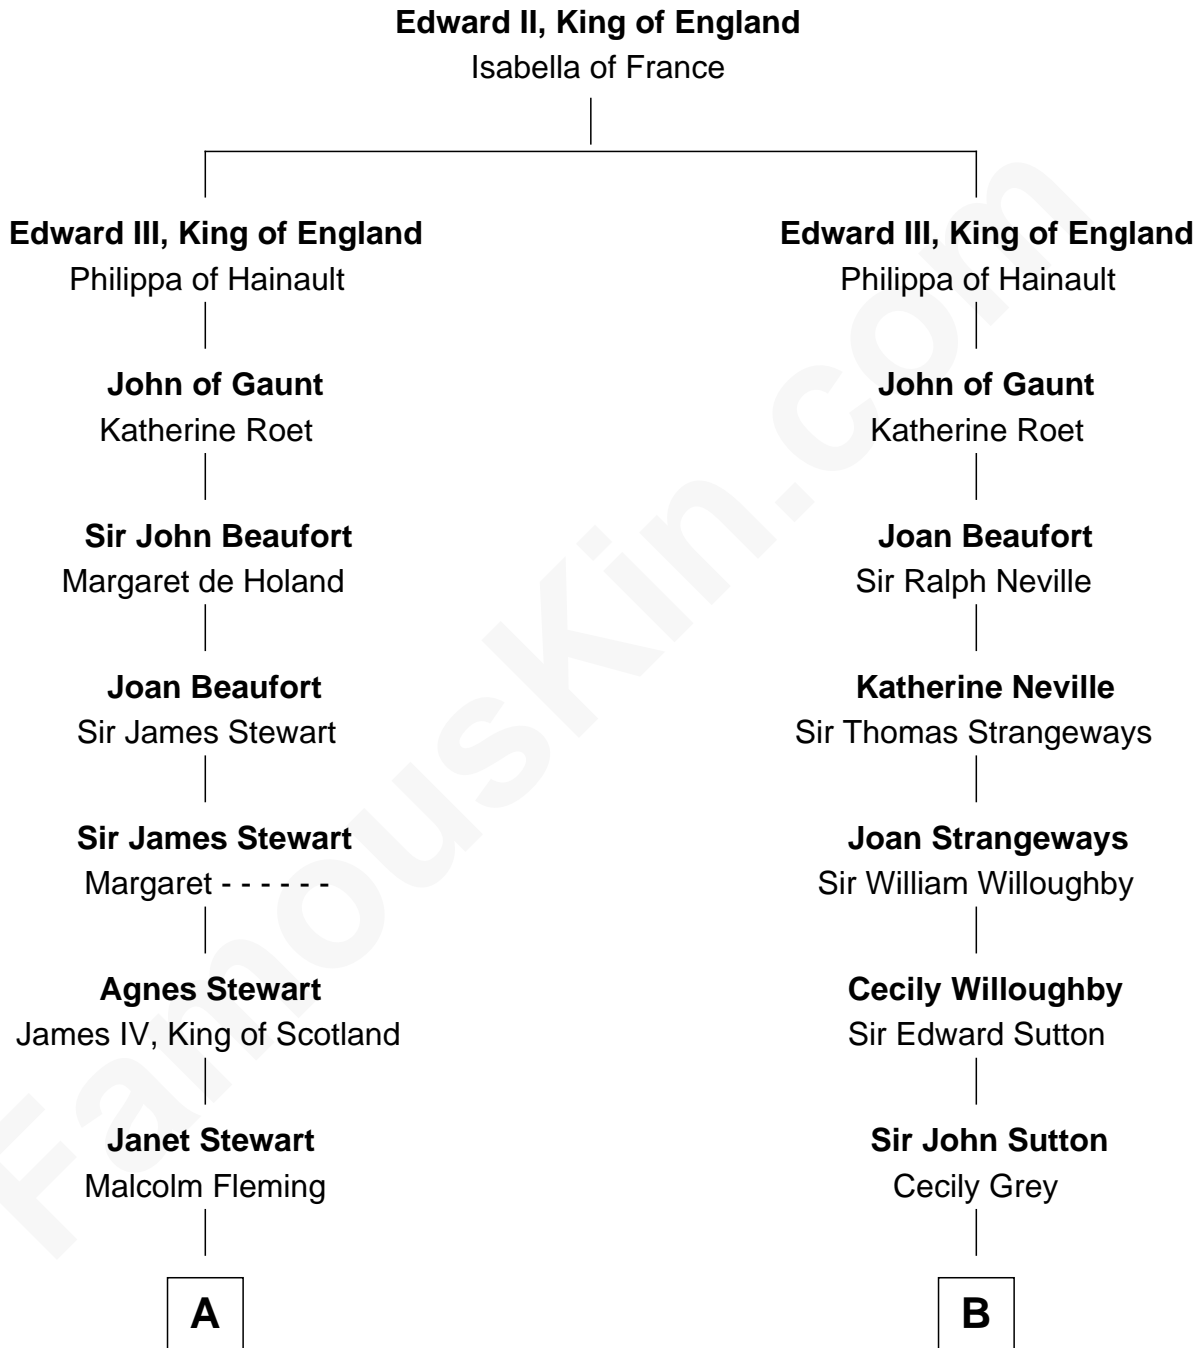

FamousKin.com Relationship Chart of

Guy Ritchie

British Filmmaker

17th cousin 3 times removed of

William Marsh Rice

Founder of Rice University

C

—
Vivian Guy Ouseley McLaughlin

Edith Jane Martineau

—
Doris Margaretta McLaughlin

Stuart John Ritchie

—
John Vivian Ritchie

Amber Mary Parkinson

—
Guy Ritchie

British Filmmaker

FamousKin.com