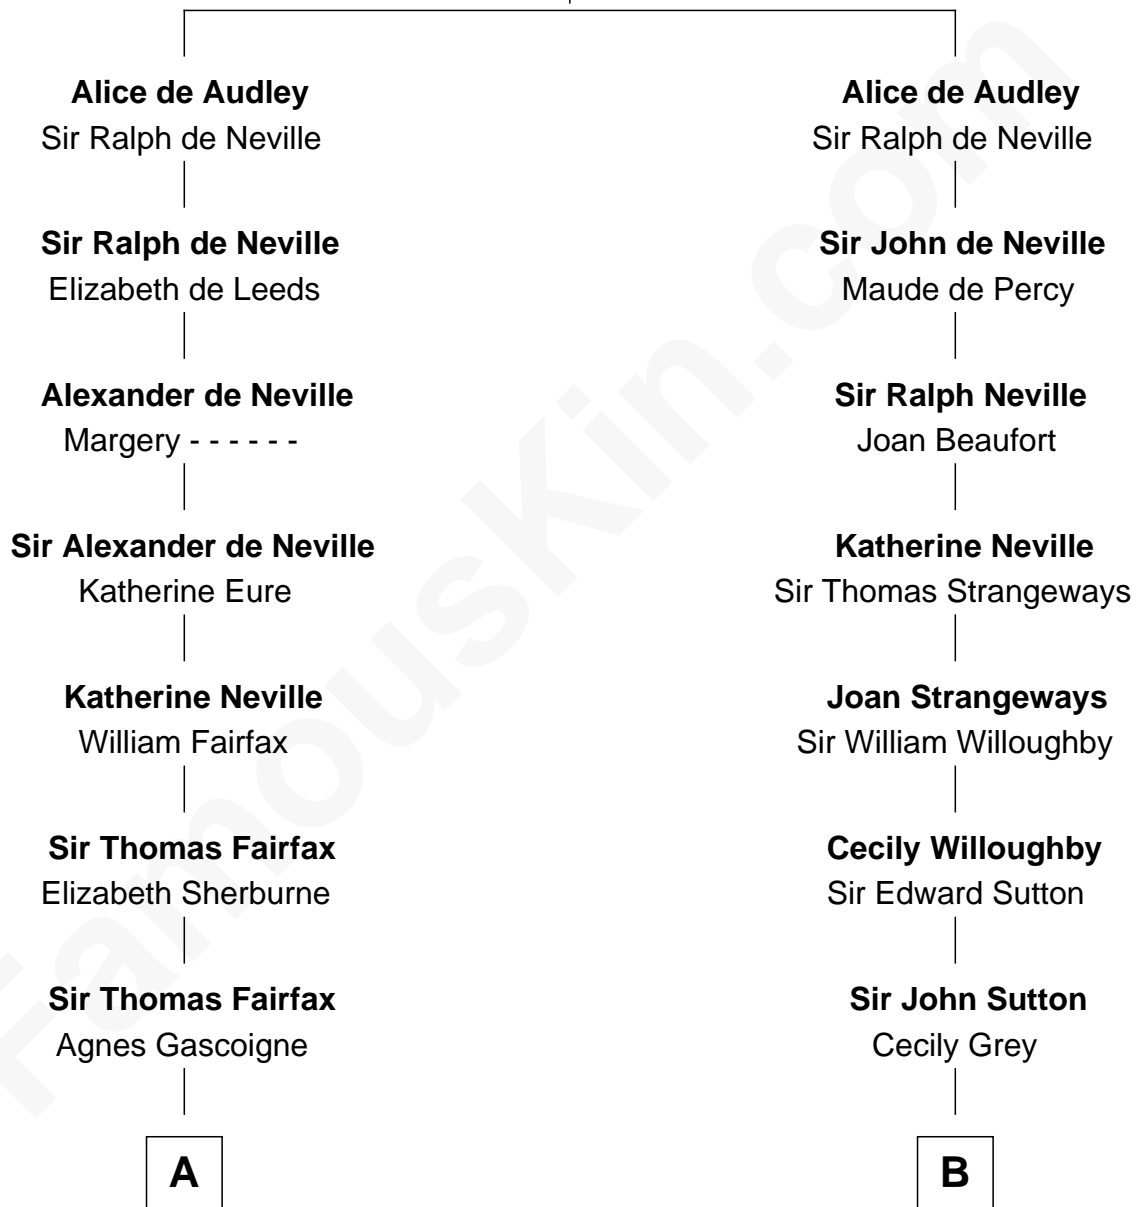

FamousKin.com Relationship Chart of

Guy Ritchie

British Filmmaker

17th cousin 3 times removed of

William Marsh Rice

Founder of Rice University

Sir Hugh I de Audley

Iseult de Mortimer

C

—
Edith Jane Martineau
Vivian Guy Ouseley McLaughlin

—
Doris Margaretta McLaughlin
Stuart John Ritchie

—
John Vivian Ritchie
Amber Mary Parkinson

—
Guy Ritchie
British Filmmaker

FamousKin.com