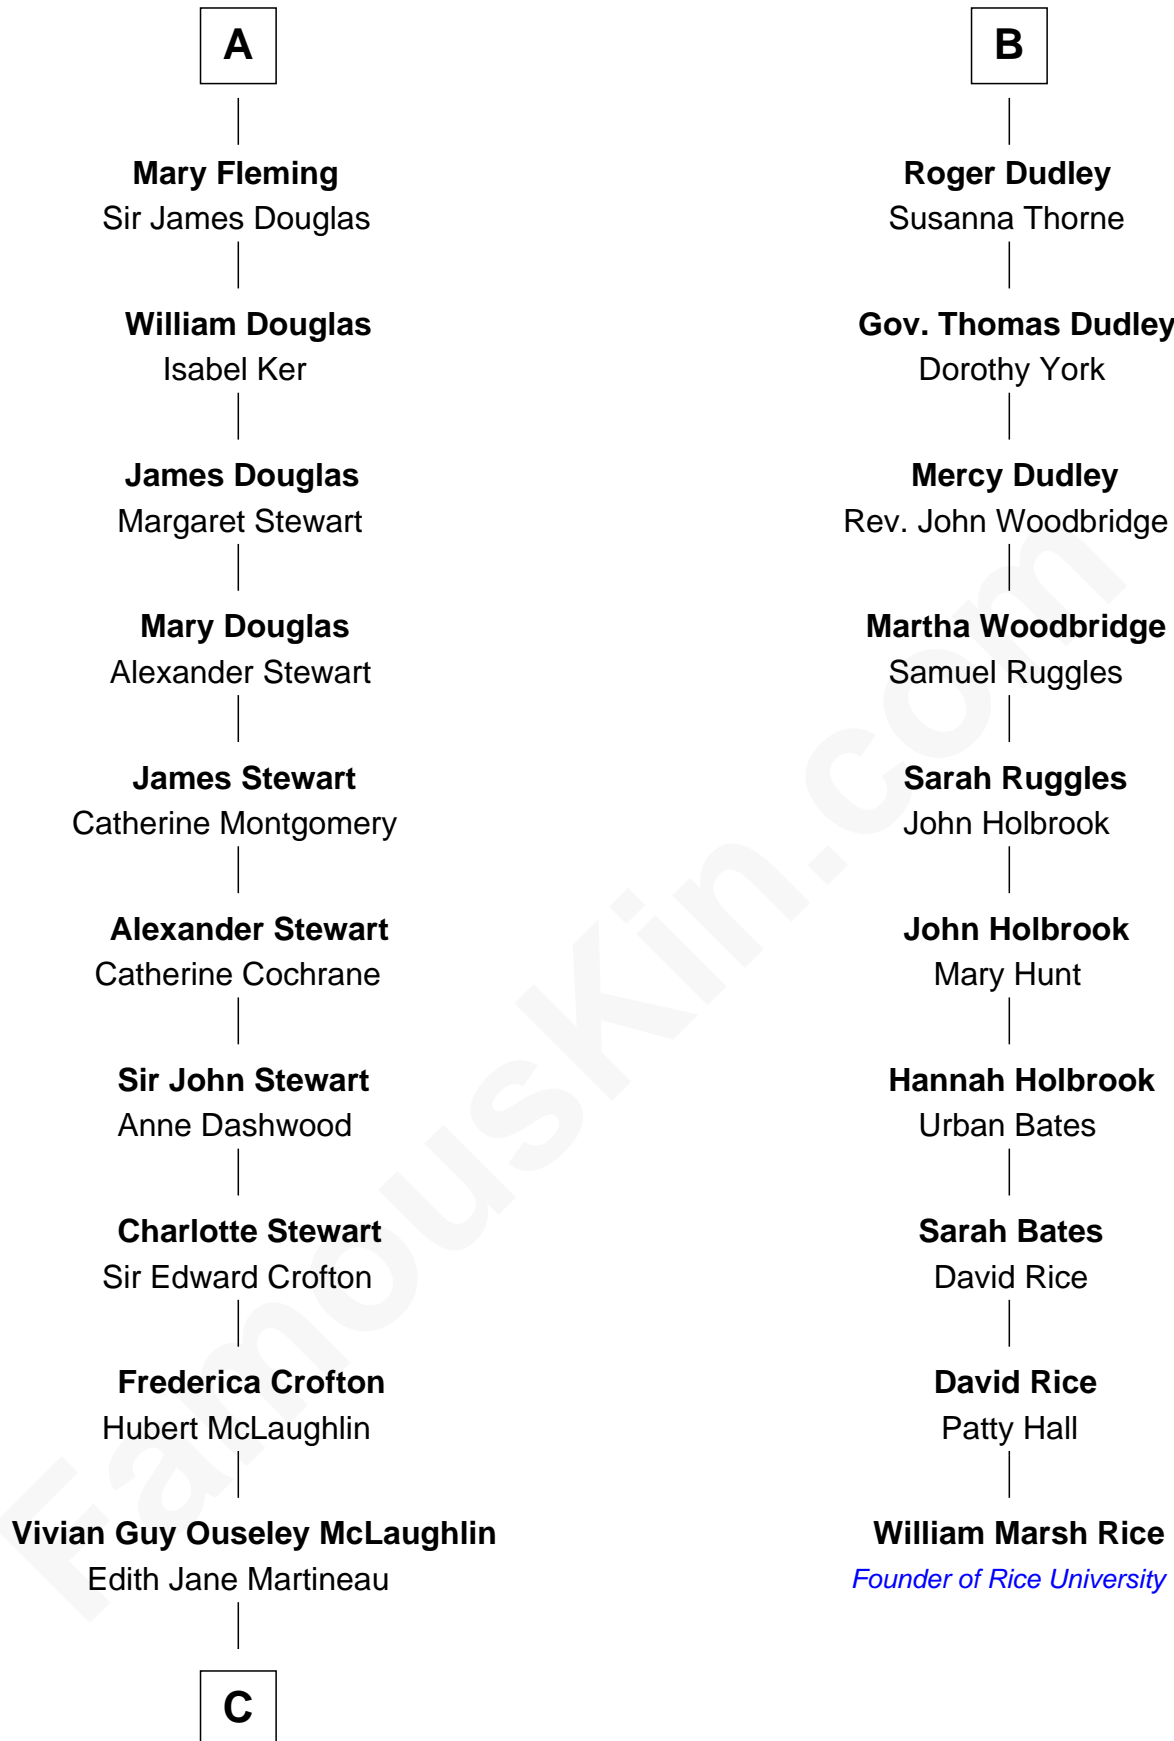

FamousKin.com Relationship Chart of

Guy Ritchie

British Filmmaker

16th cousin 3 times removed of

William Marsh Rice

Founder of Rice University

C

—
Doris Margaretta McLaughlin

Stuart John Ritchie

—
John Vivian Ritchie

Amber Mary Parkinson

—
Guy Ritchie

British Filmmaker

FamousKin.com