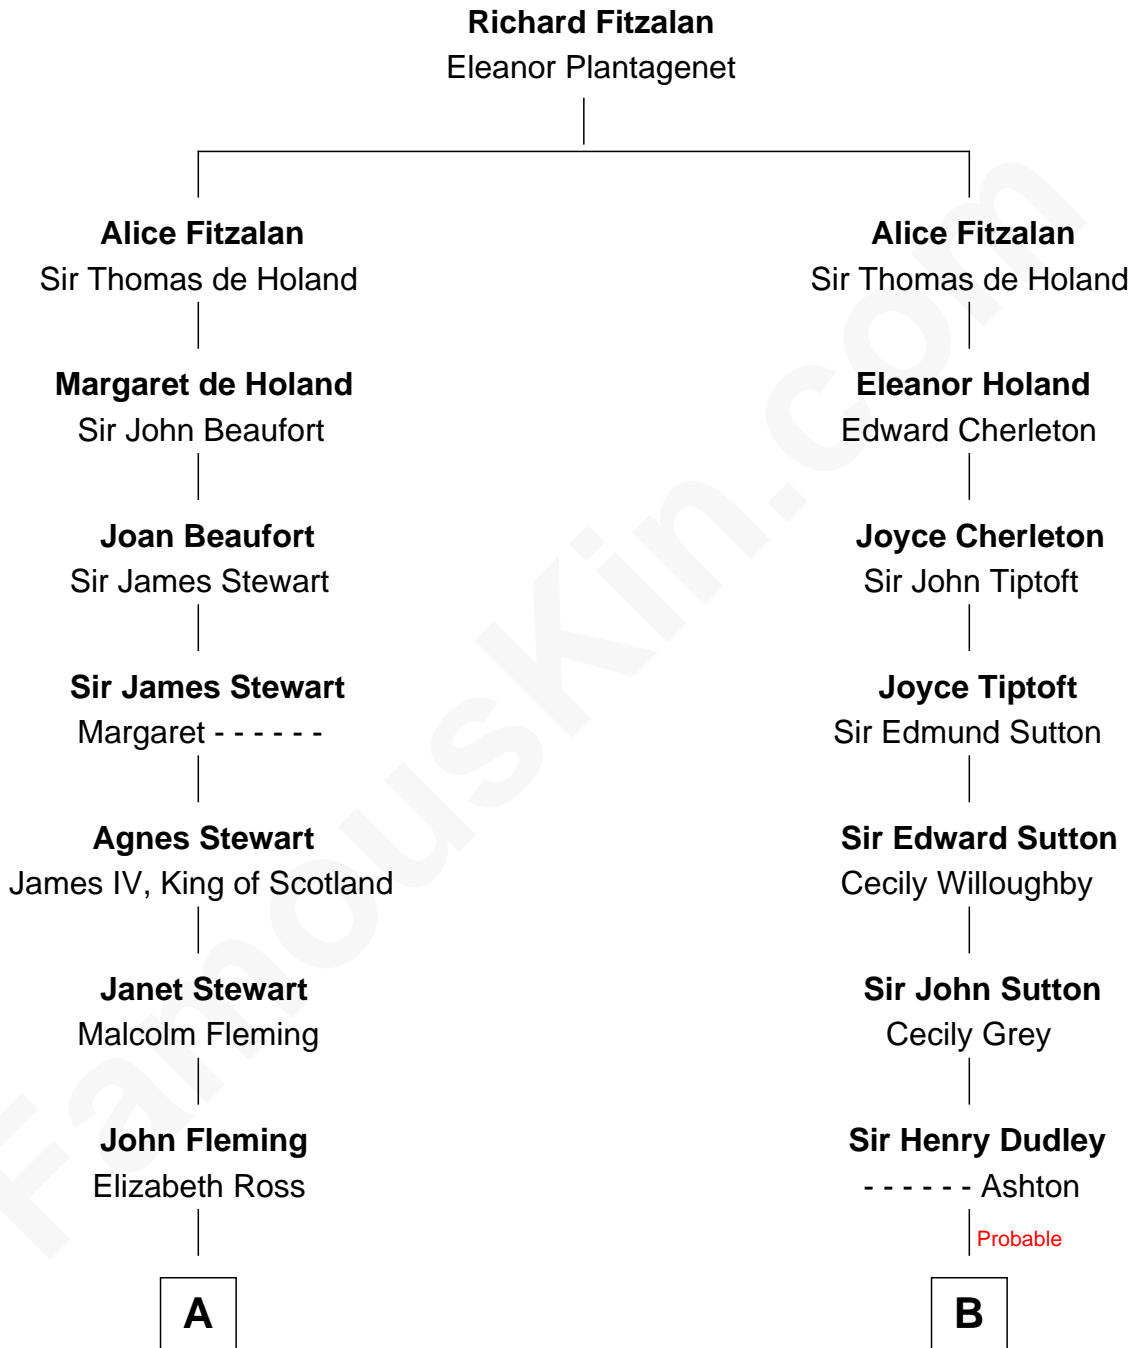

FamousKin.com Relationship Chart of

Guy Ritchie

British Filmmaker

16th cousin 3 times removed of

William Marsh Rice

Founder of Rice University

C

—
Doris Margaretta McLaughlin

Stuart John Ritchie

—
John Vivian Ritchie

Amber Mary Parkinson

—
Guy Ritchie

British Filmmaker

FamousKin.com