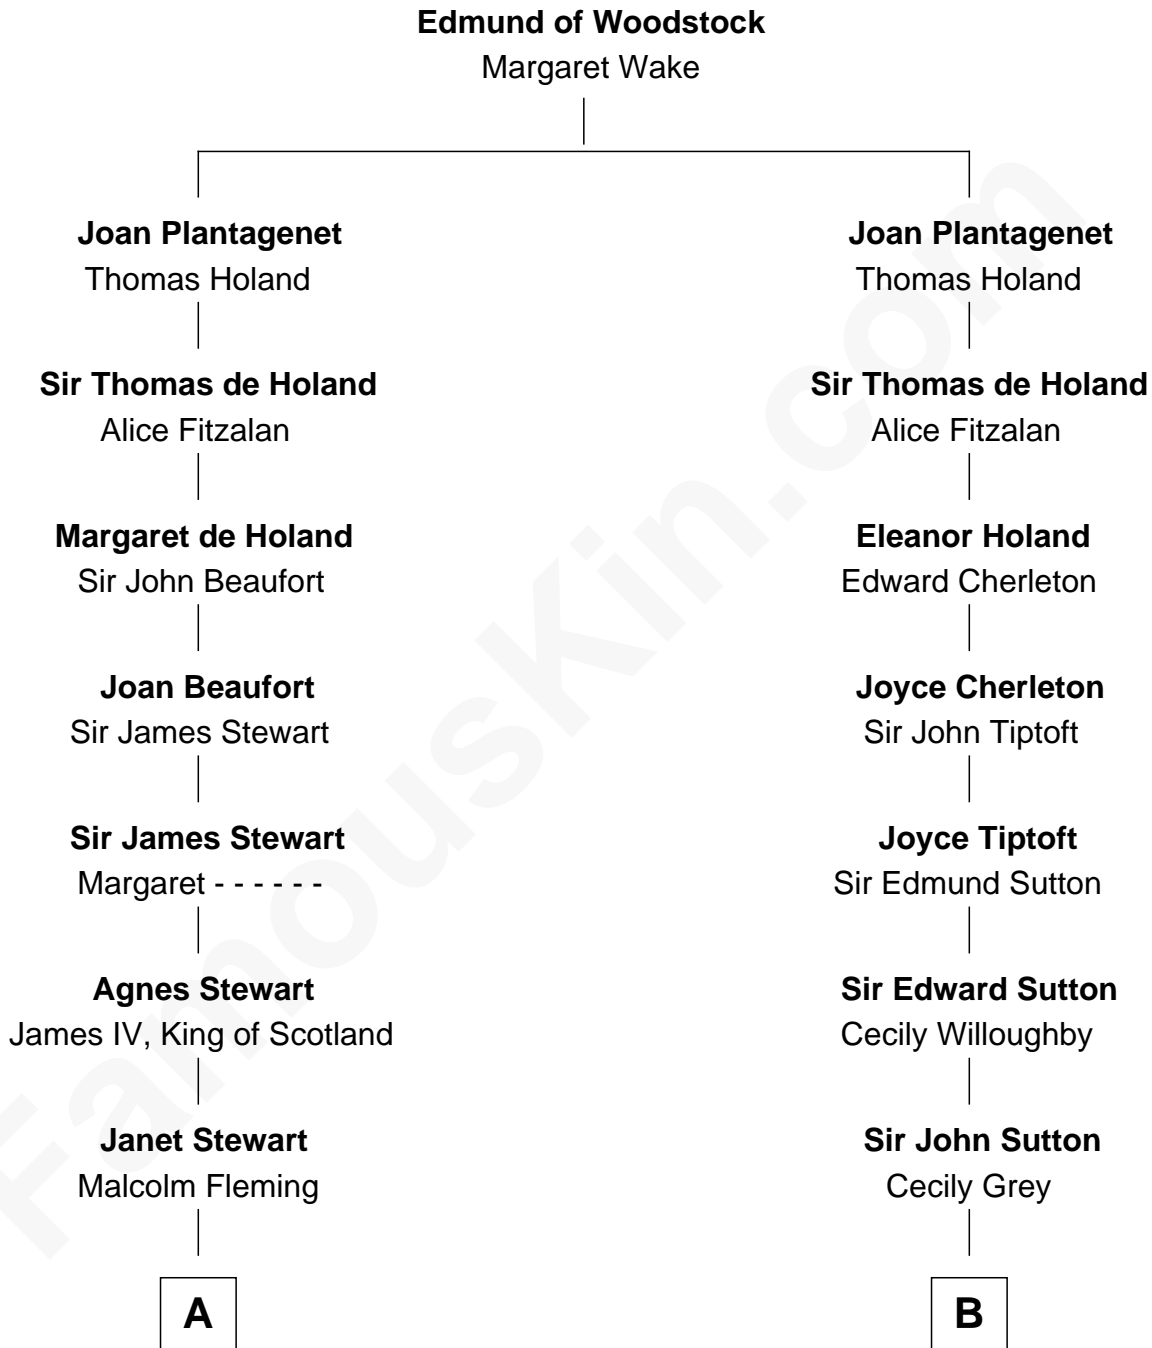

FamousKin.com Relationship Chart of

Guy Ritchie

British Filmmaker

17th cousin 3 times removed of

William Marsh Rice

Founder of Rice University

C

—
Vivian Guy Ouseley McLaughlin

Edith Jane Martineau

—
Doris Margareta McLaughlin

Stuart John Ritchie

—
John Vivian Ritchie

Amber Mary Parkinson

—
Guy Ritchie

British Filmmaker

FamousKin.com