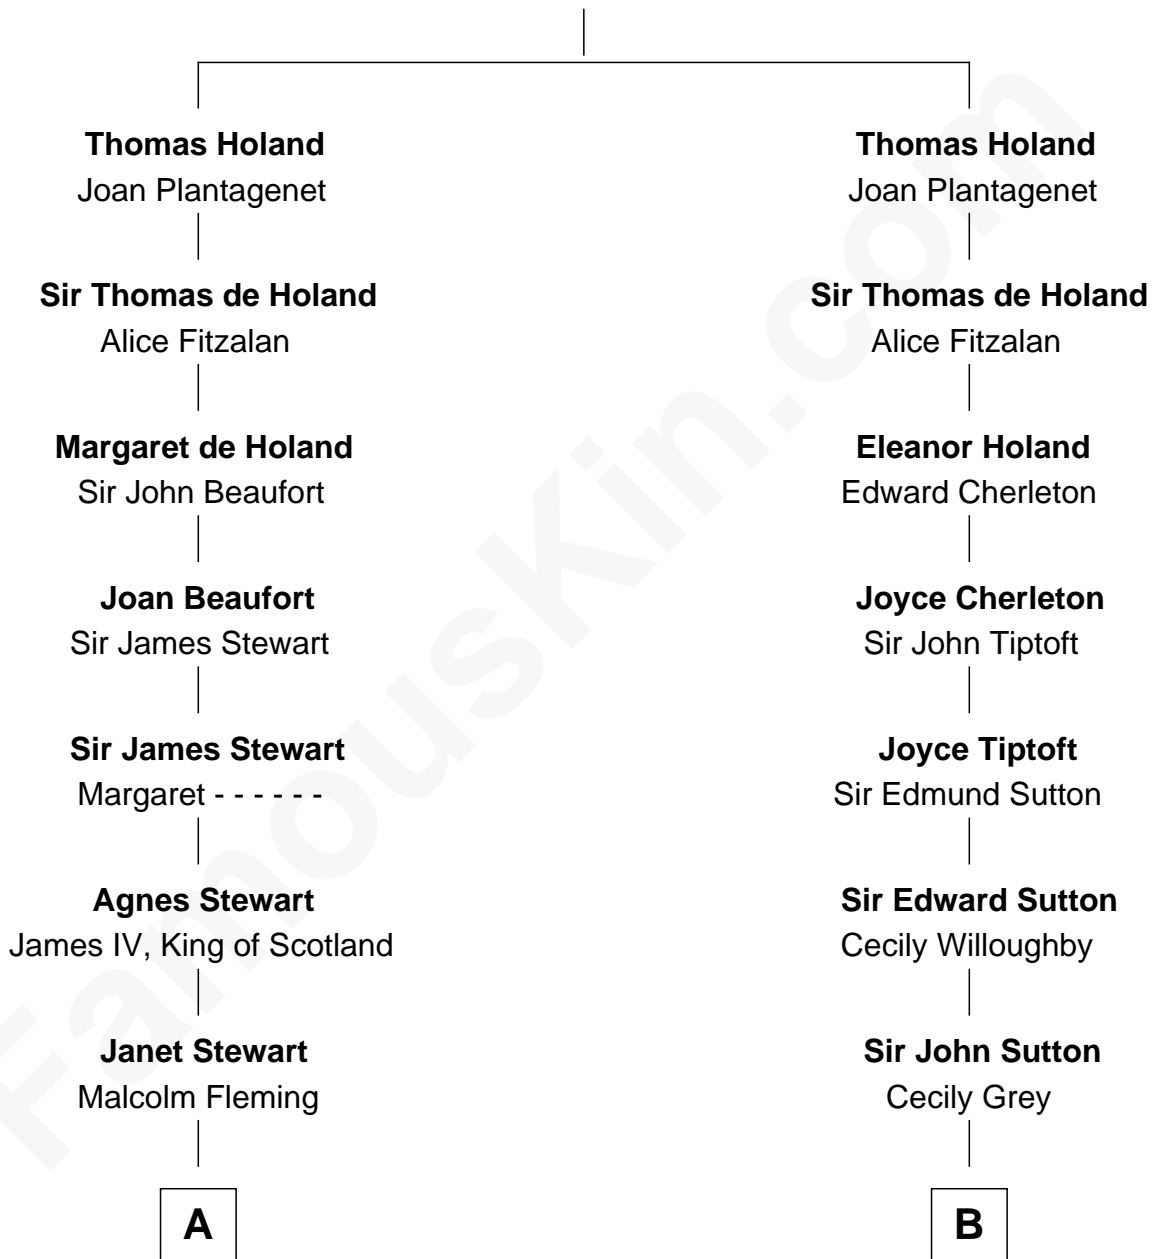

# FamousKin.com Relationship Chart of

**Guy Ritchie**

*British Filmmaker*

17th cousin 3 times removed of

**William Marsh Rice**

*Founder of Rice University*

**Sir Robert de Holland**

Maude la Zouche

**C**

—  
**Vivian Guy Ouseley McLaughlin**

Edith Jane Martineau

—  
**Doris Margaretta McLaughlin**

Stuart John Ritchie

—  
**John Vivian Ritchie**

Amber Mary Parkinson

—  
**Guy Ritchie**