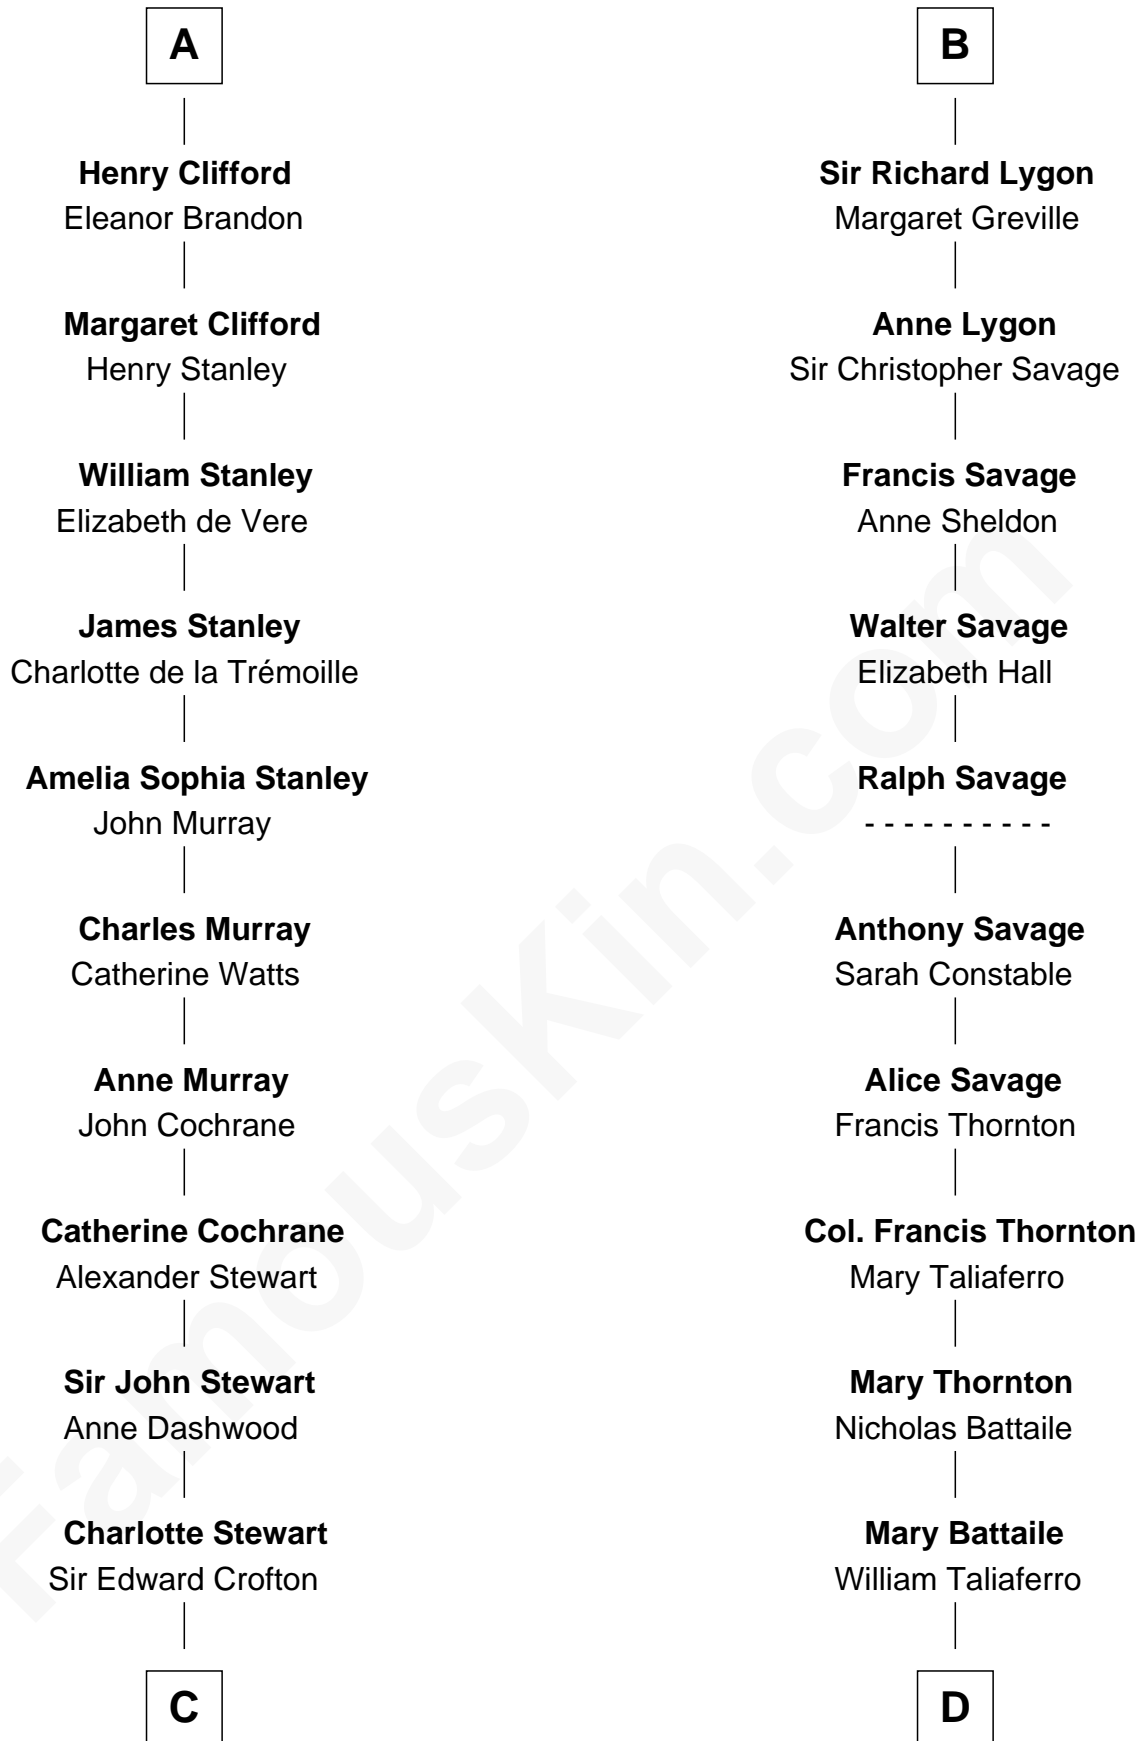

FamousKin.com Relationship Chart of

Guy Ritchie
British Filmmaker

21st cousin of

General George C. Marshall
Author of "The Marshall Plan"

C

Frederica Crofton

Hubert McLaughlin

Vivian Guy Ouseley McLaughlin

Edith Jane Martineau

Doris Margaretta McLaughlin

Stuart John Ritchie

John Vivian Ritchie

Amber Mary Parkinson

Guy Ritchie

British Filmmaker

D

Nicholas Taliaferro

Ann Champe Taliaferro

Matilda Battaile Taliaferro

Martin Marshall

William Champe Marshall

Susan Myers

George Catlett Marshall

Laura Emily Bradford