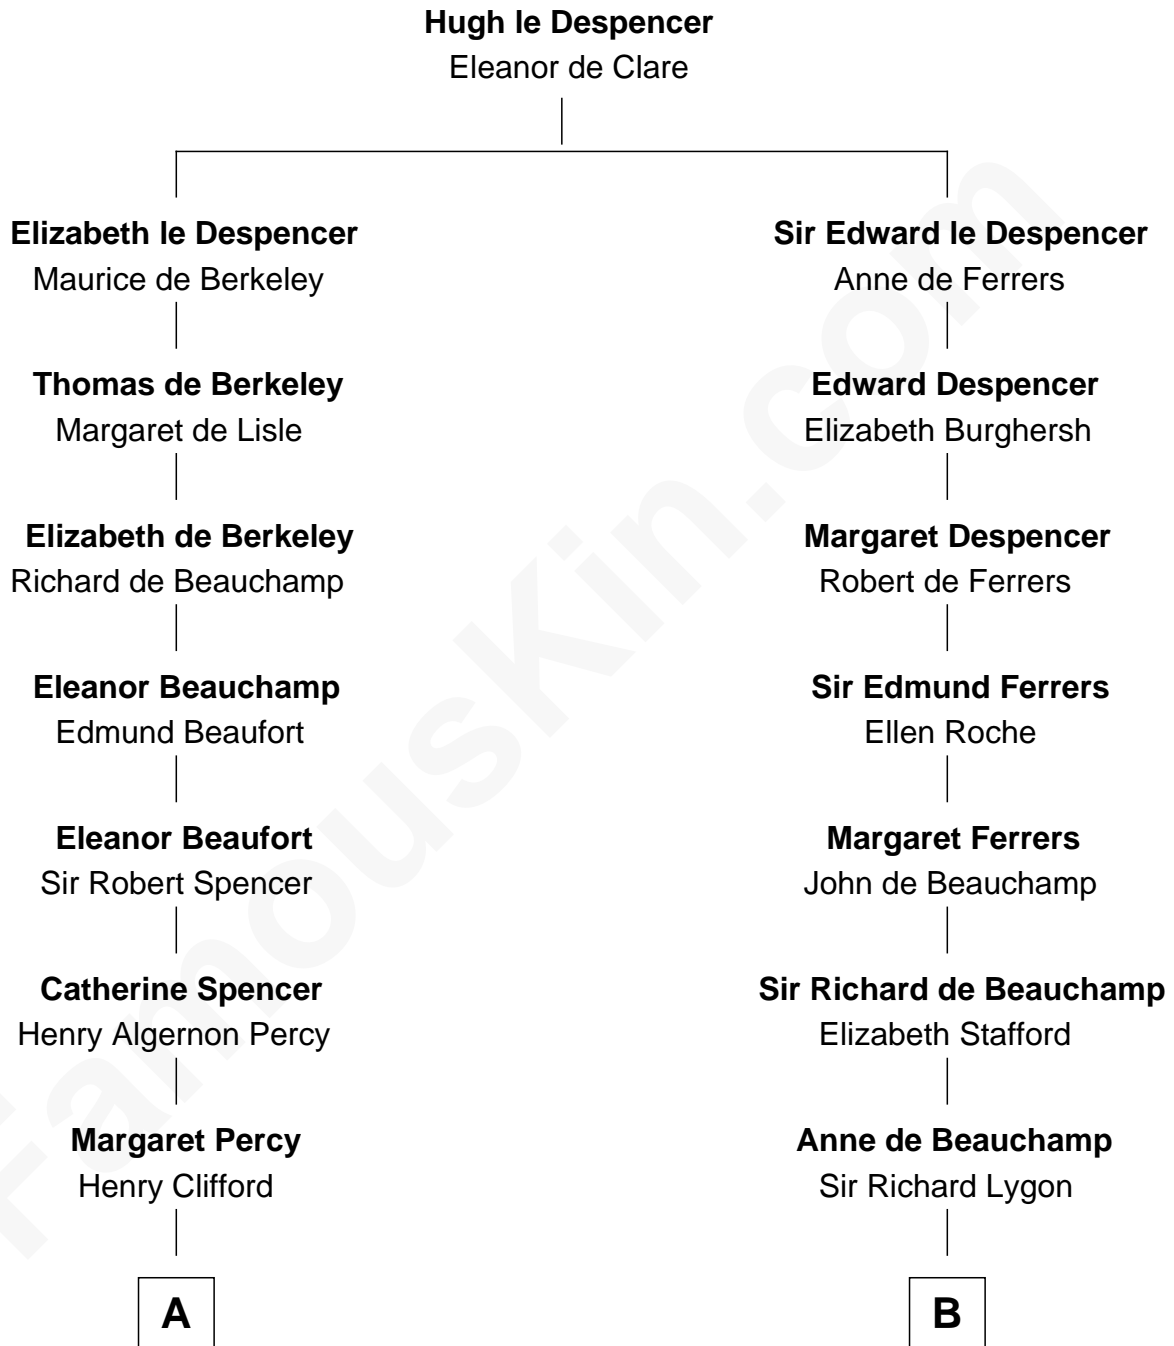

FamousKin.com Relationship Chart of

Guy Ritchie
British Filmmaker

21st cousin of

General George C. Marshall
Author of "The Marshall Plan"

C

Frederica Crofton

Hubert McLaughlin

Vivian Guy Ouseley McLaughlin

Edith Jane Martineau

Doris Margaretta McLaughlin

Stuart John Ritchie

John Vivian Ritchie

Amber Mary Parkinson

Guy Ritchie

British Filmmaker

D

Nicholas Taliaferro

Ann Champe Taliaferro

Matilda Battaile Taliaferro

Martin Marshall

William Champe Marshall

Susan Myers

George Catlett Marshall

Laura Emily Bradford