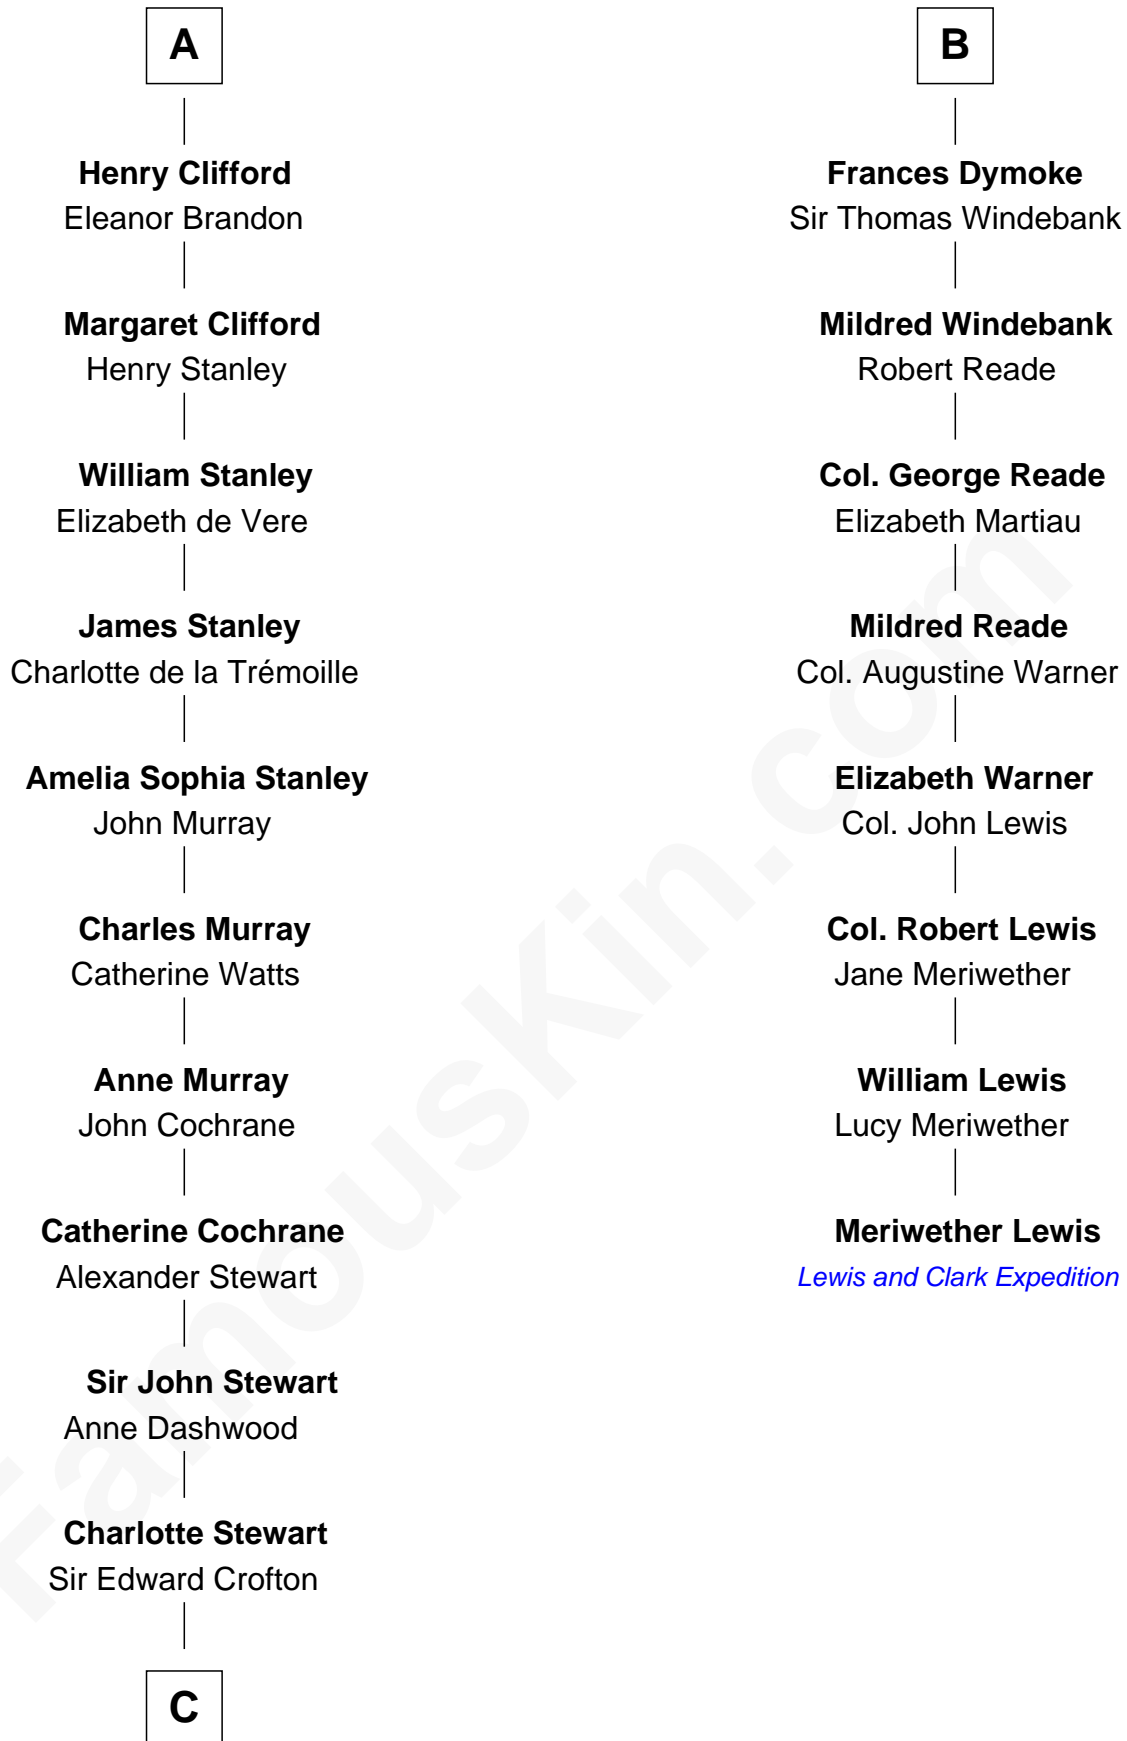

FamousKin.com Relationship Chart of

Guy Ritchie

British Filmmaker

14th cousin 7 times removed of

Meriwether Lewis

Lewis and Clark Expedition

Sir Geoffrey le Scrope

Ivetta de Ros

Amber Mary Parkinson

Guy Ritchie

British Filmmaker