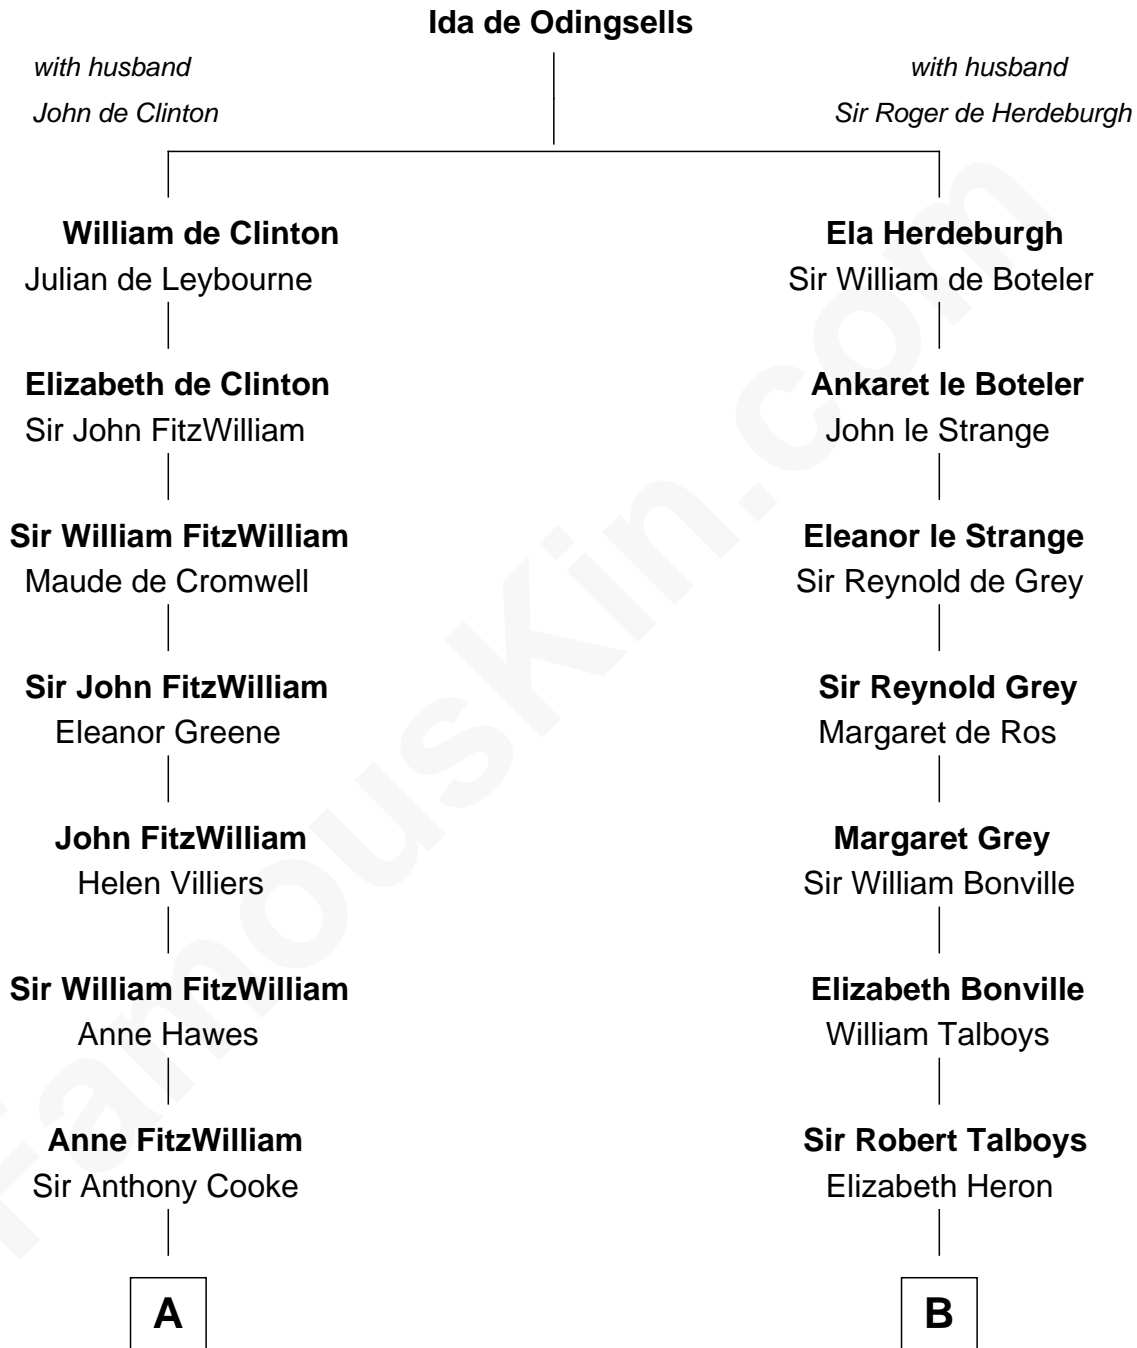

FamousKin.com Relationship Chart of

Guy Ritchie

British Filmmaker

16th cousin 5 times removed of

Meriwether Lewis

Lewis and Clark Expedition

C

Frederica Crofton

Hubert McLaughlin

Vivian Guy Ouseley McLaughlin

Edith Jane Martineau

Doris Margaretta McLaughlin

Stuart John Ritchie

John Vivian Ritchie

Amber Mary Parkinson

Guy Ritchie