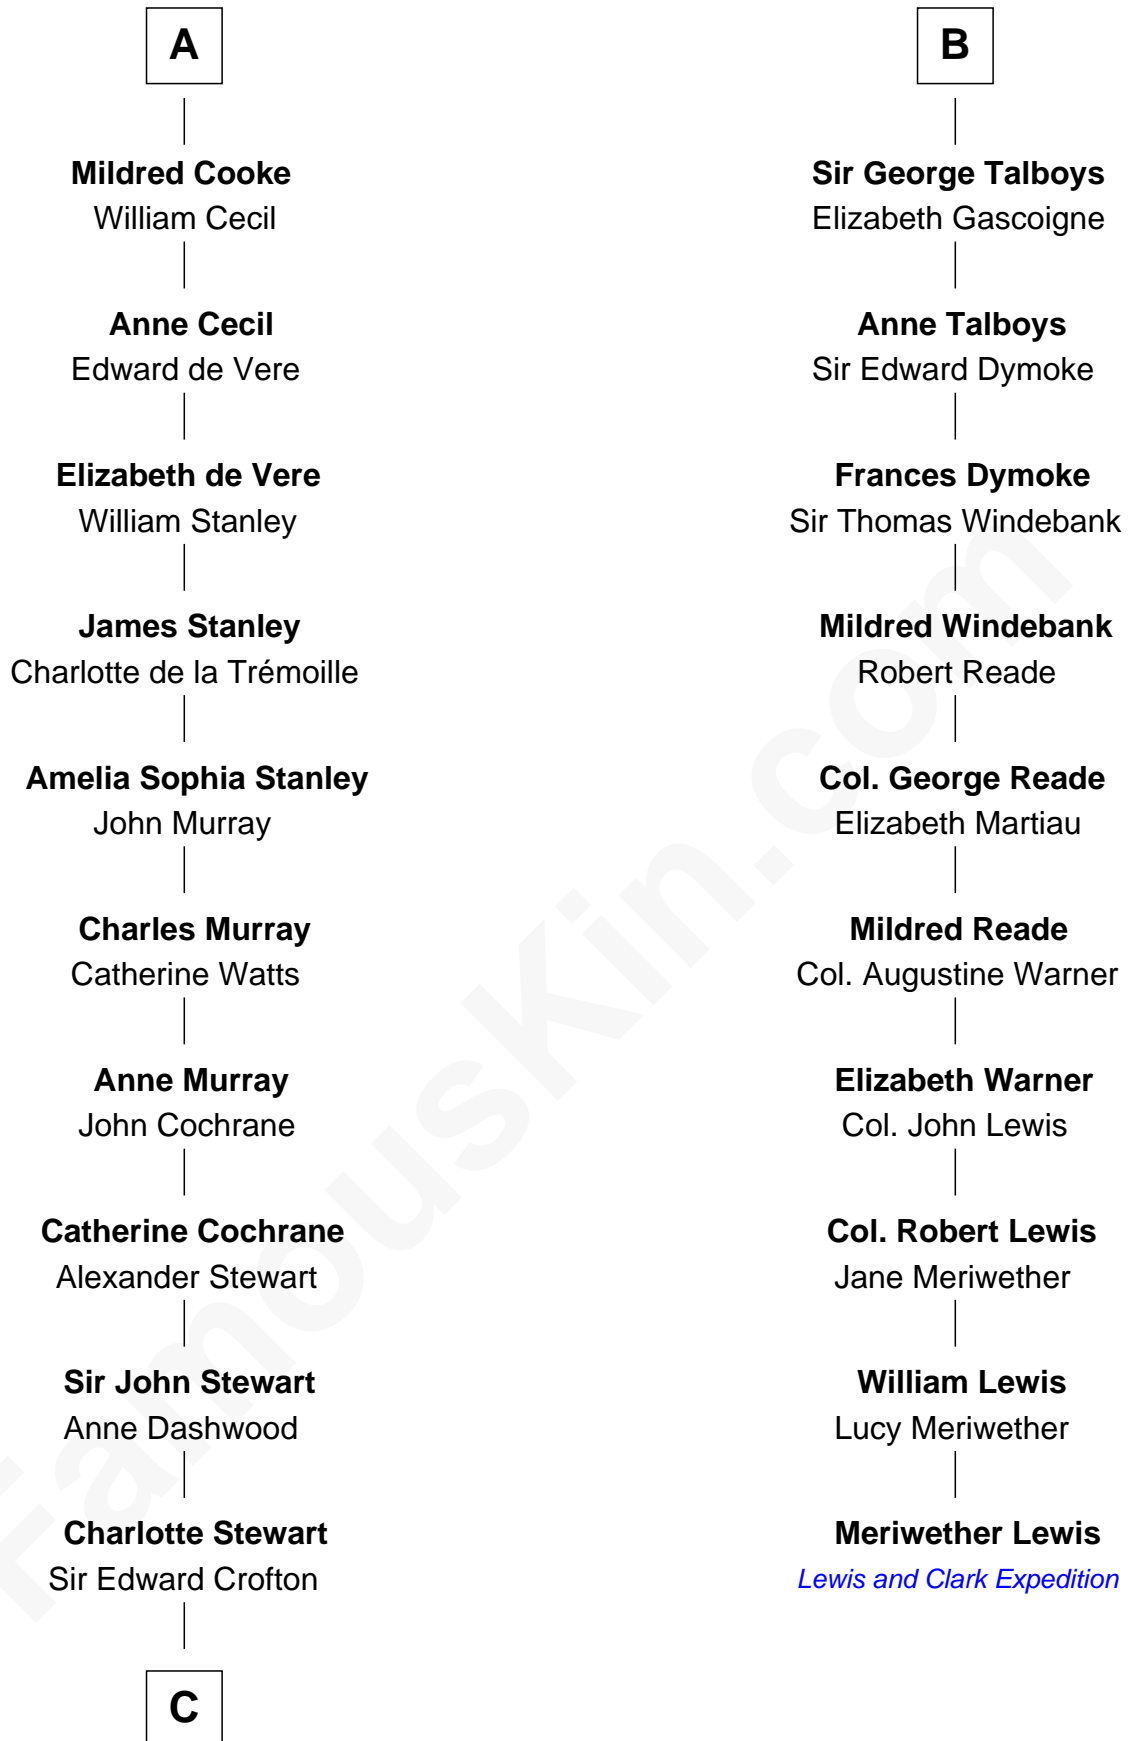

FamousKin.com Relationship Chart of

Guy Ritchie

British Filmmaker

16th cousin 5 times removed of

Meriwether Lewis

Lewis and Clark Expedition

C

Frederica Crofton

Hubert McLaughlin

Vivian Guy Ouseley McLaughlin

Edith Jane Martineau

Doris Margaretta McLaughlin

Stuart John Ritchie

John Vivian Ritchie

Amber Mary Parkinson

Guy Ritchie