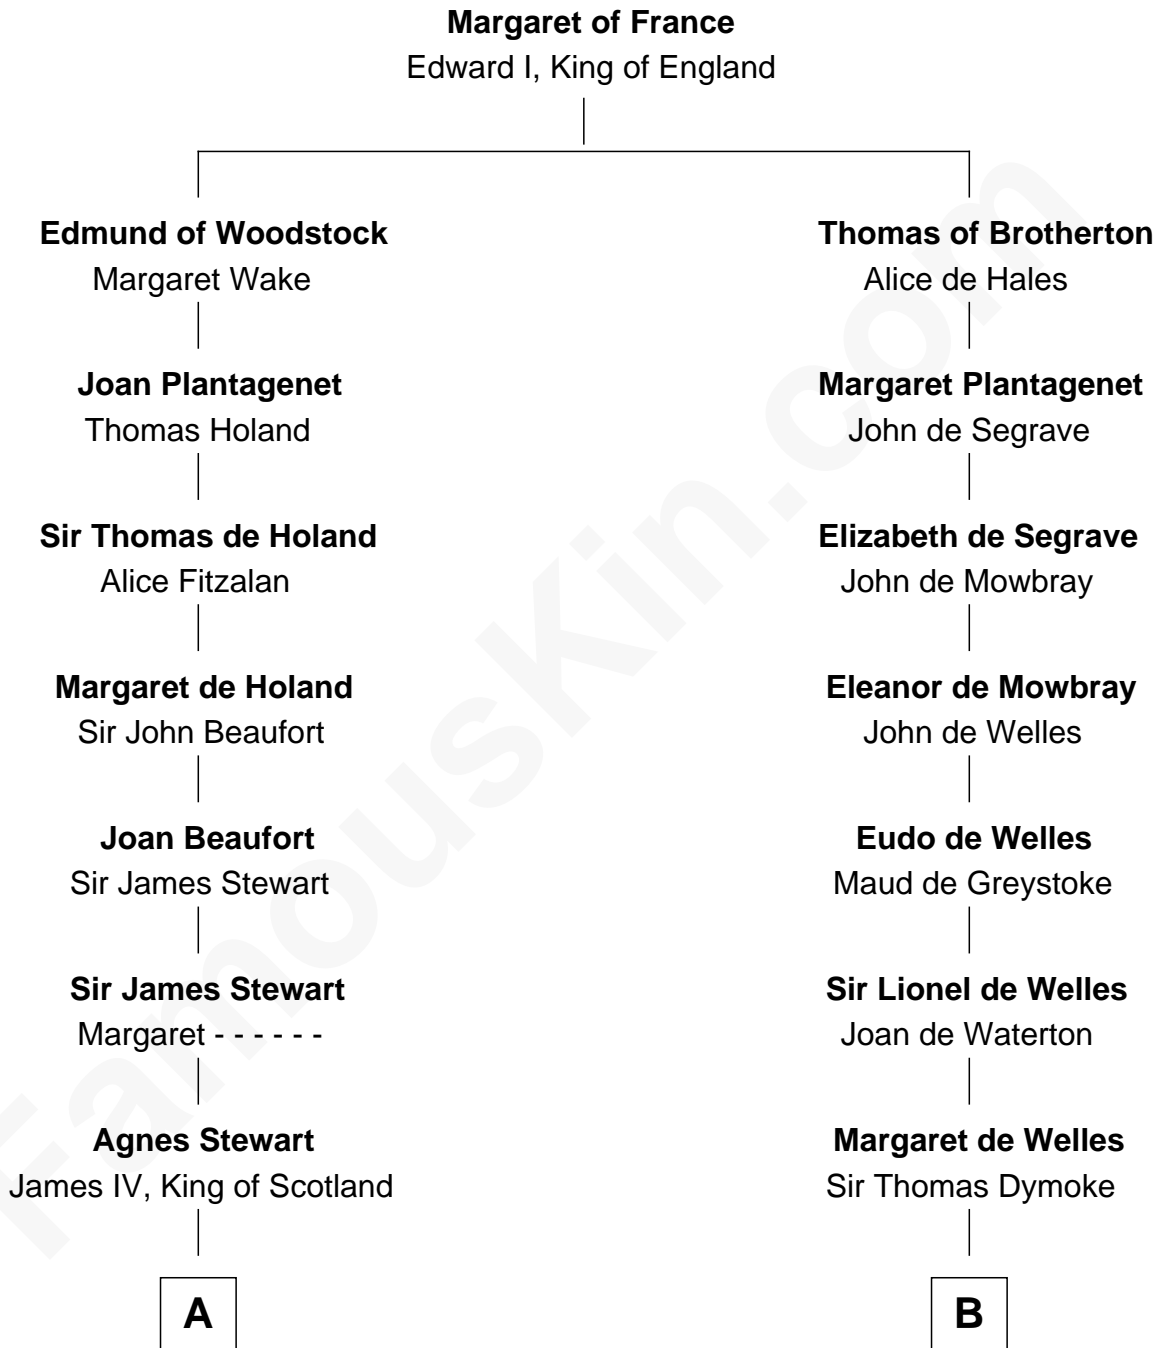

FamousKin.com Relationship Chart of

Guy Ritchie

British Filmmaker

16th cousin 5 times removed of

Meriwether Lewis

Lewis and Clark Expedition

C

Frederica Crofton

Hubert McLaughlin

Vivian Guy Ouseley McLaughlin

Edith Jane Martineau

Doris Margaretta McLaughlin

Stuart John Ritchie

John Vivian Ritchie

Amber Mary Parkinson

Guy Ritchie