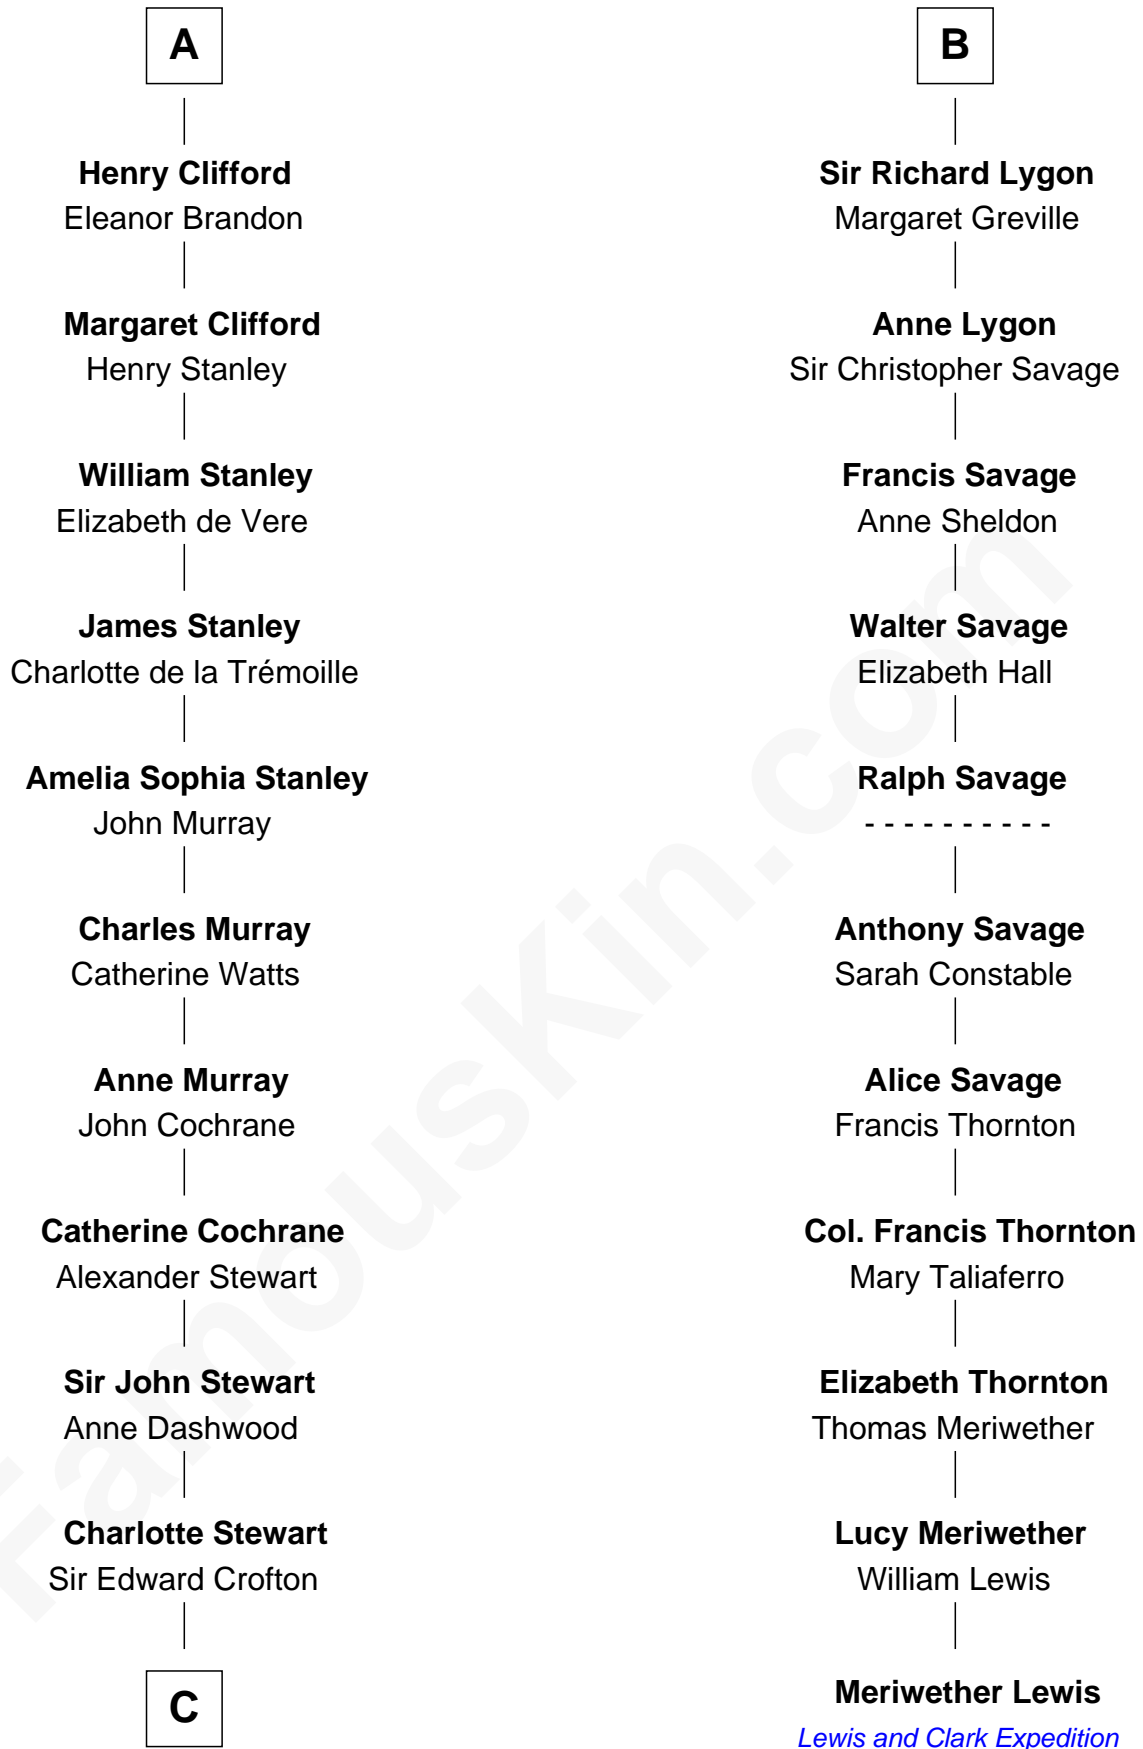

FamousKin.com Relationship Chart of

Guy Ritchie

British Filmmaker

17th cousin 4 times removed of

Meriwether Lewis

Lewis and Clark Expedition

Hugh le Despencer

Eleanor de Clare

Eleanor Beaufort

Sir Robert Spencer

Catherine Spencer

Henry Algernon Percy

Margaret Percy

Henry Clifford

A

Sir Edward le Despencer

John de Beauchamp

Sir Richard de Beauchamp

Elizabeth Stafford

Anne de Beauchamp

Sir Richard Lygon

B

C

Frederica Crofton

Hubert McLaughlin

Vivian Guy Ouseley McLaughlin

Edith Jane Martineau

Doris Margareta McLaughlin

Stuart John Ritchie

John Vivian Ritchie

Amber Mary Parkinson

Guy Ritchie