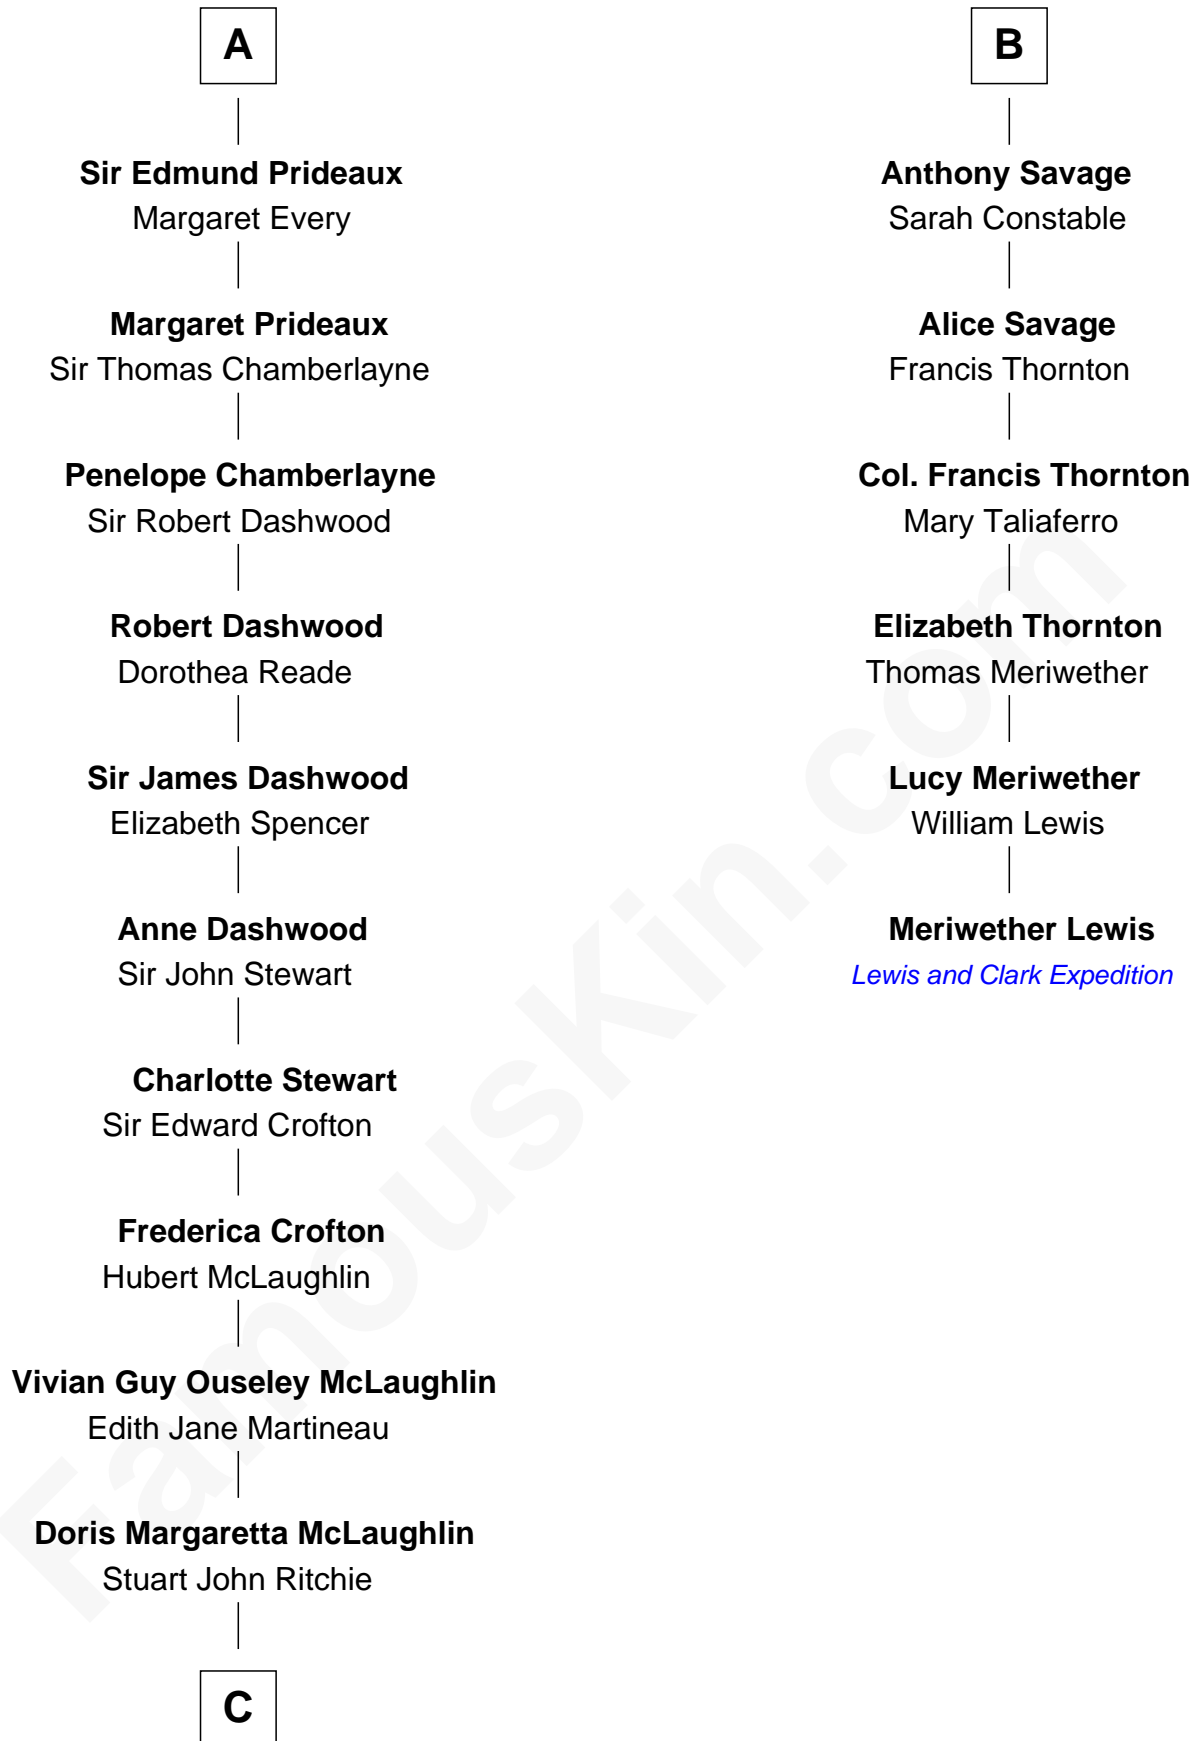

**FamousKin.com**  
**Relationship Chart of**  
**Guy Ritchie**  
*British Filmmaker*

12th cousin 6 times removed of  
**Meriwether Lewis**  
*Lewis and Clark Expedition*

**C**

—  
**John Vivian Ritchie**  
Amber Mary Parkinson