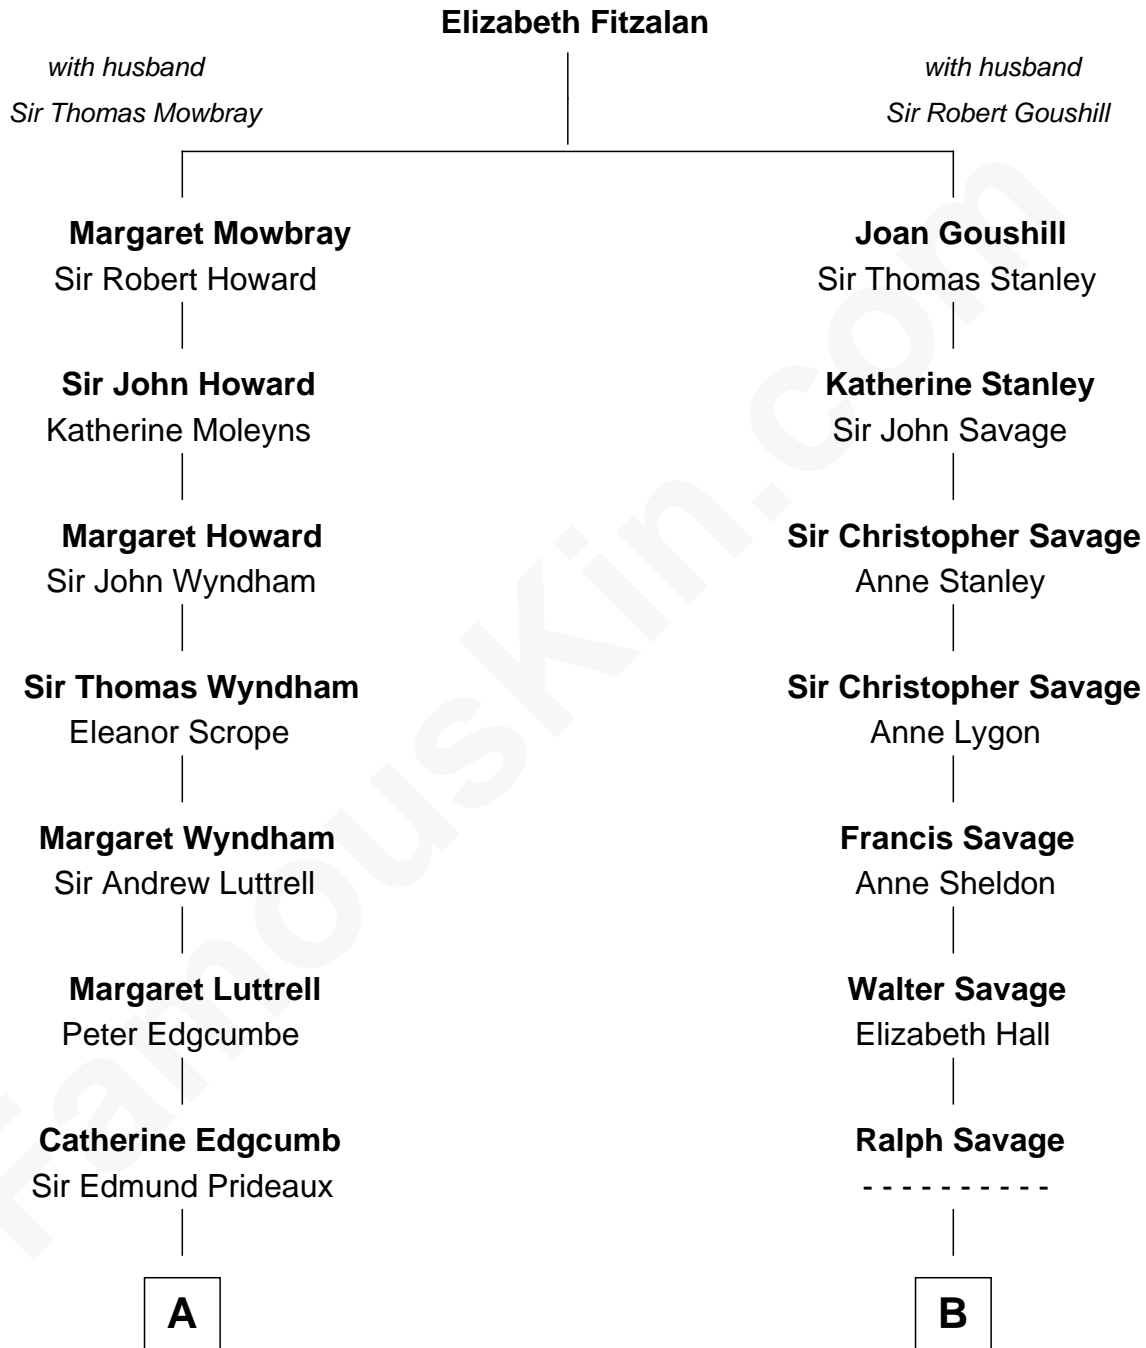

**FamousKin.com**  
**Relationship Chart of**  
**Guy Ritchie**  
*British Filmmaker*

12th cousin 6 times removed of  
**Meriwether Lewis**  
*Lewis and Clark Expedition*

**C**

—  
**John Vivian Ritchie**  
Amber Mary Parkinson

—  
**Guy Ritchie**  
*British Filmmaker*

FamousKin.com