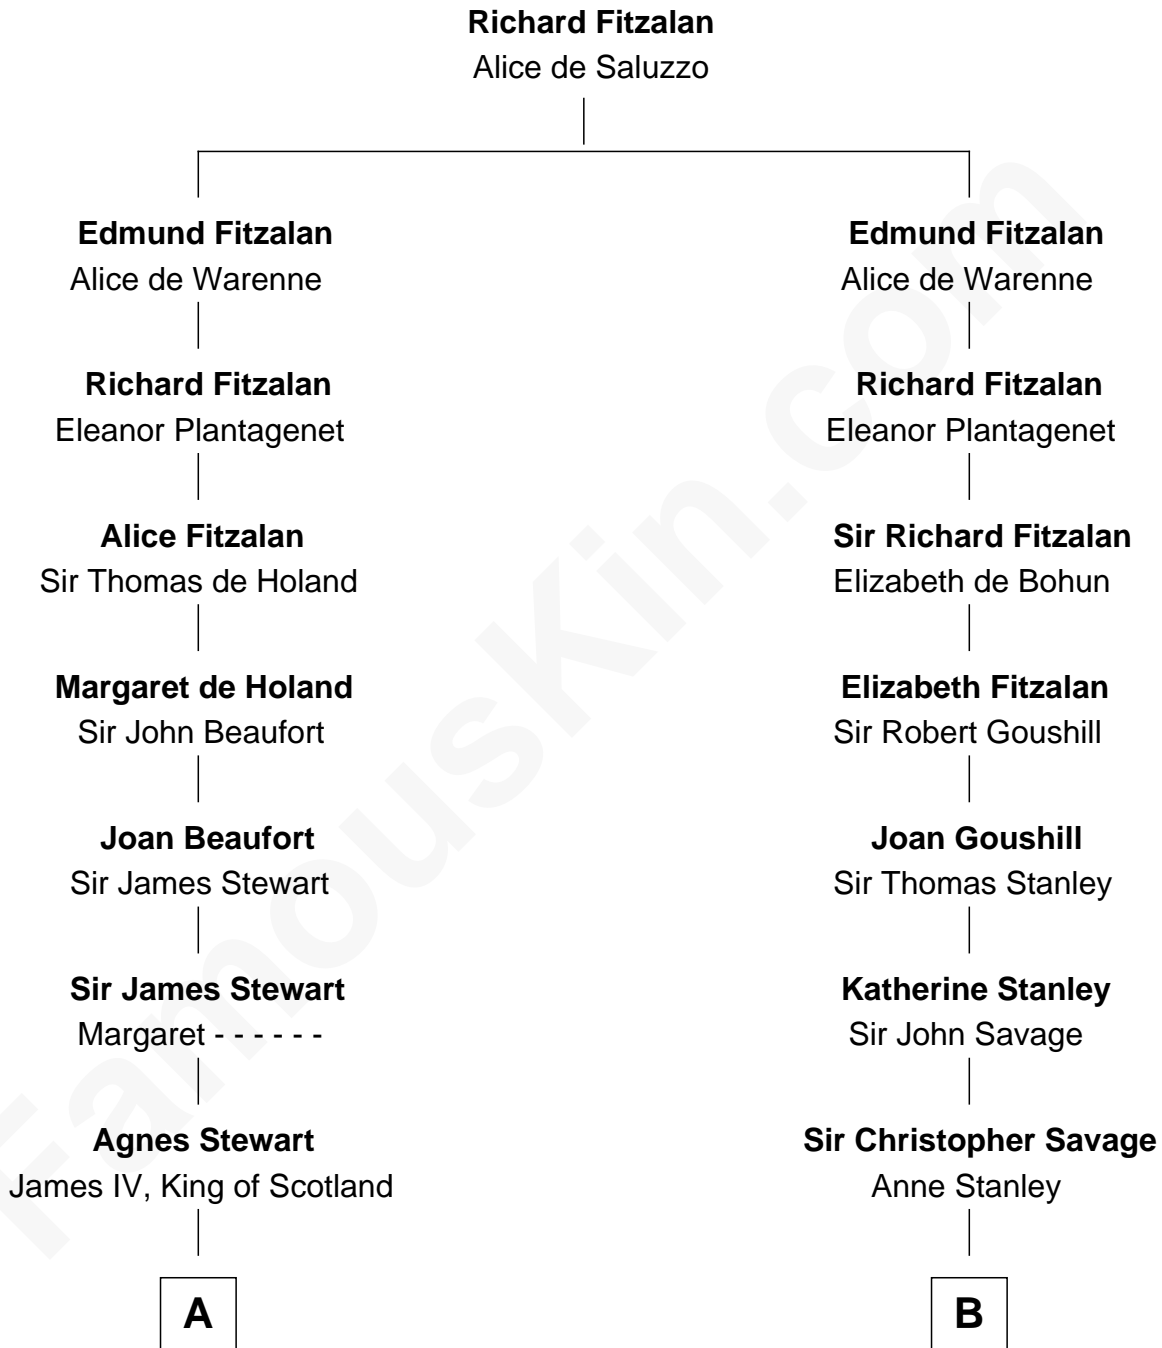

FamousKin.com Relationship Chart of

Guy Ritchie

British Filmmaker

16th cousin 5 times removed of

Meriwether Lewis

Lewis and Clark Expedition

C

Frederica Crofton

Hubert McLaughlin

Vivian Guy Ouseley McLaughlin

Edith Jane Martineau

Doris Margaretta McLaughlin

Stuart John Ritchie

John Vivian Ritchie

Amber Mary Parkinson

Guy Ritchie