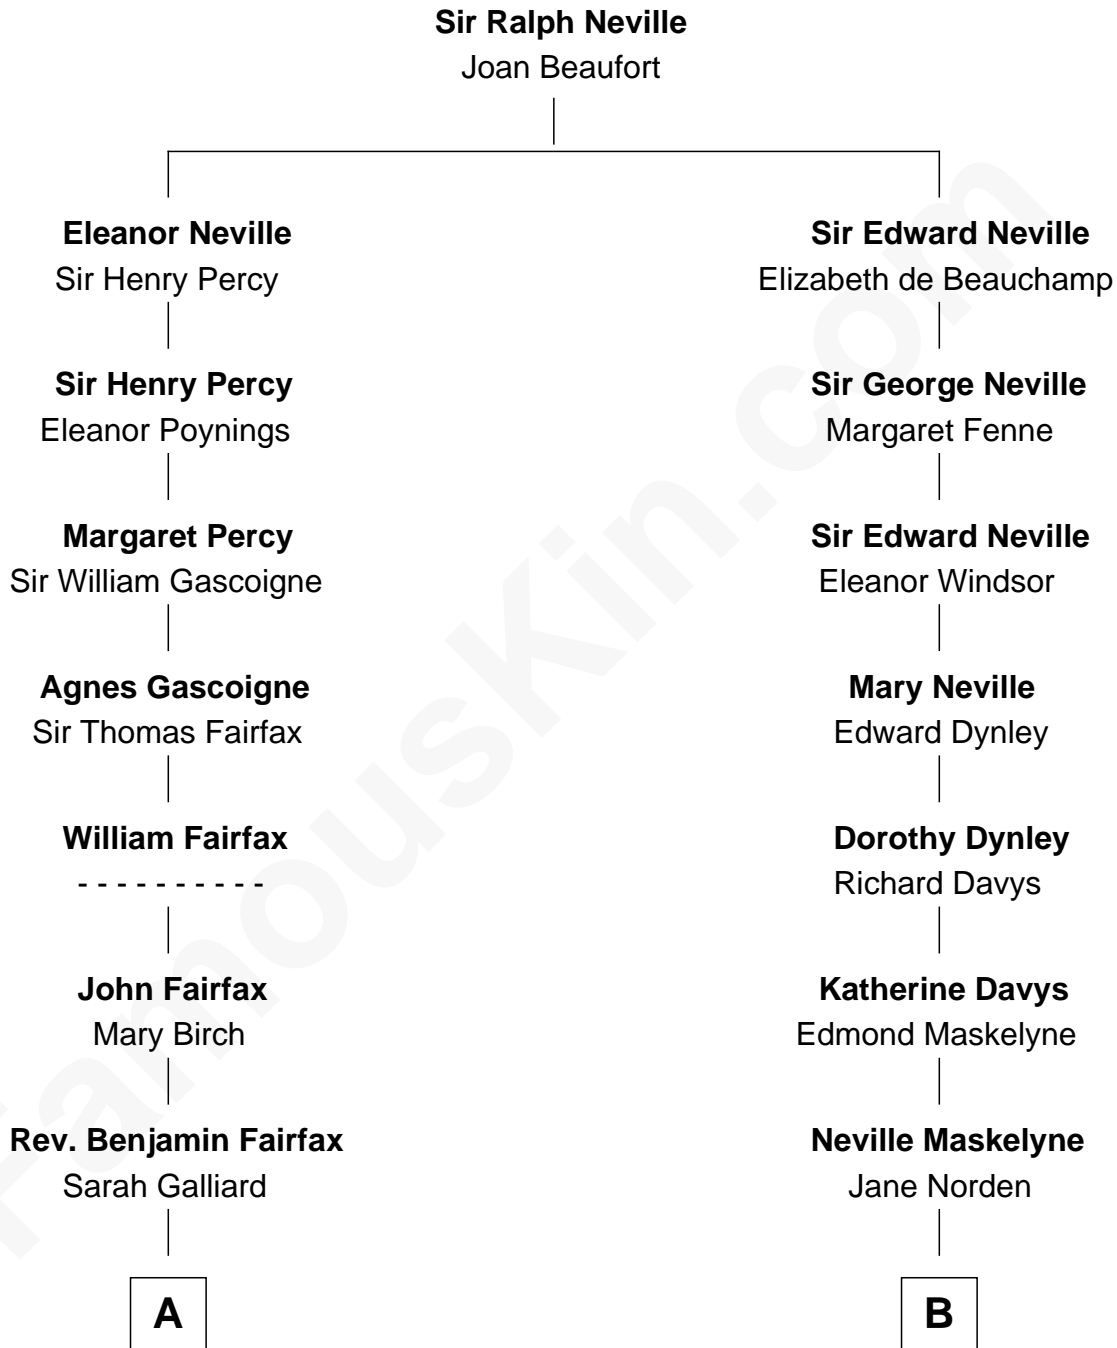

# FamousKin.com Relationship Chart of

**Guy Ritchie**

*British Filmmaker*

13th cousin 4 times removed of

**Lytton Strachey**

*Author and Co-Founder of Bloomsbury Group*

Guy Ritchie photo by [Georges Biard](#) (CC BY-SA 3.0)