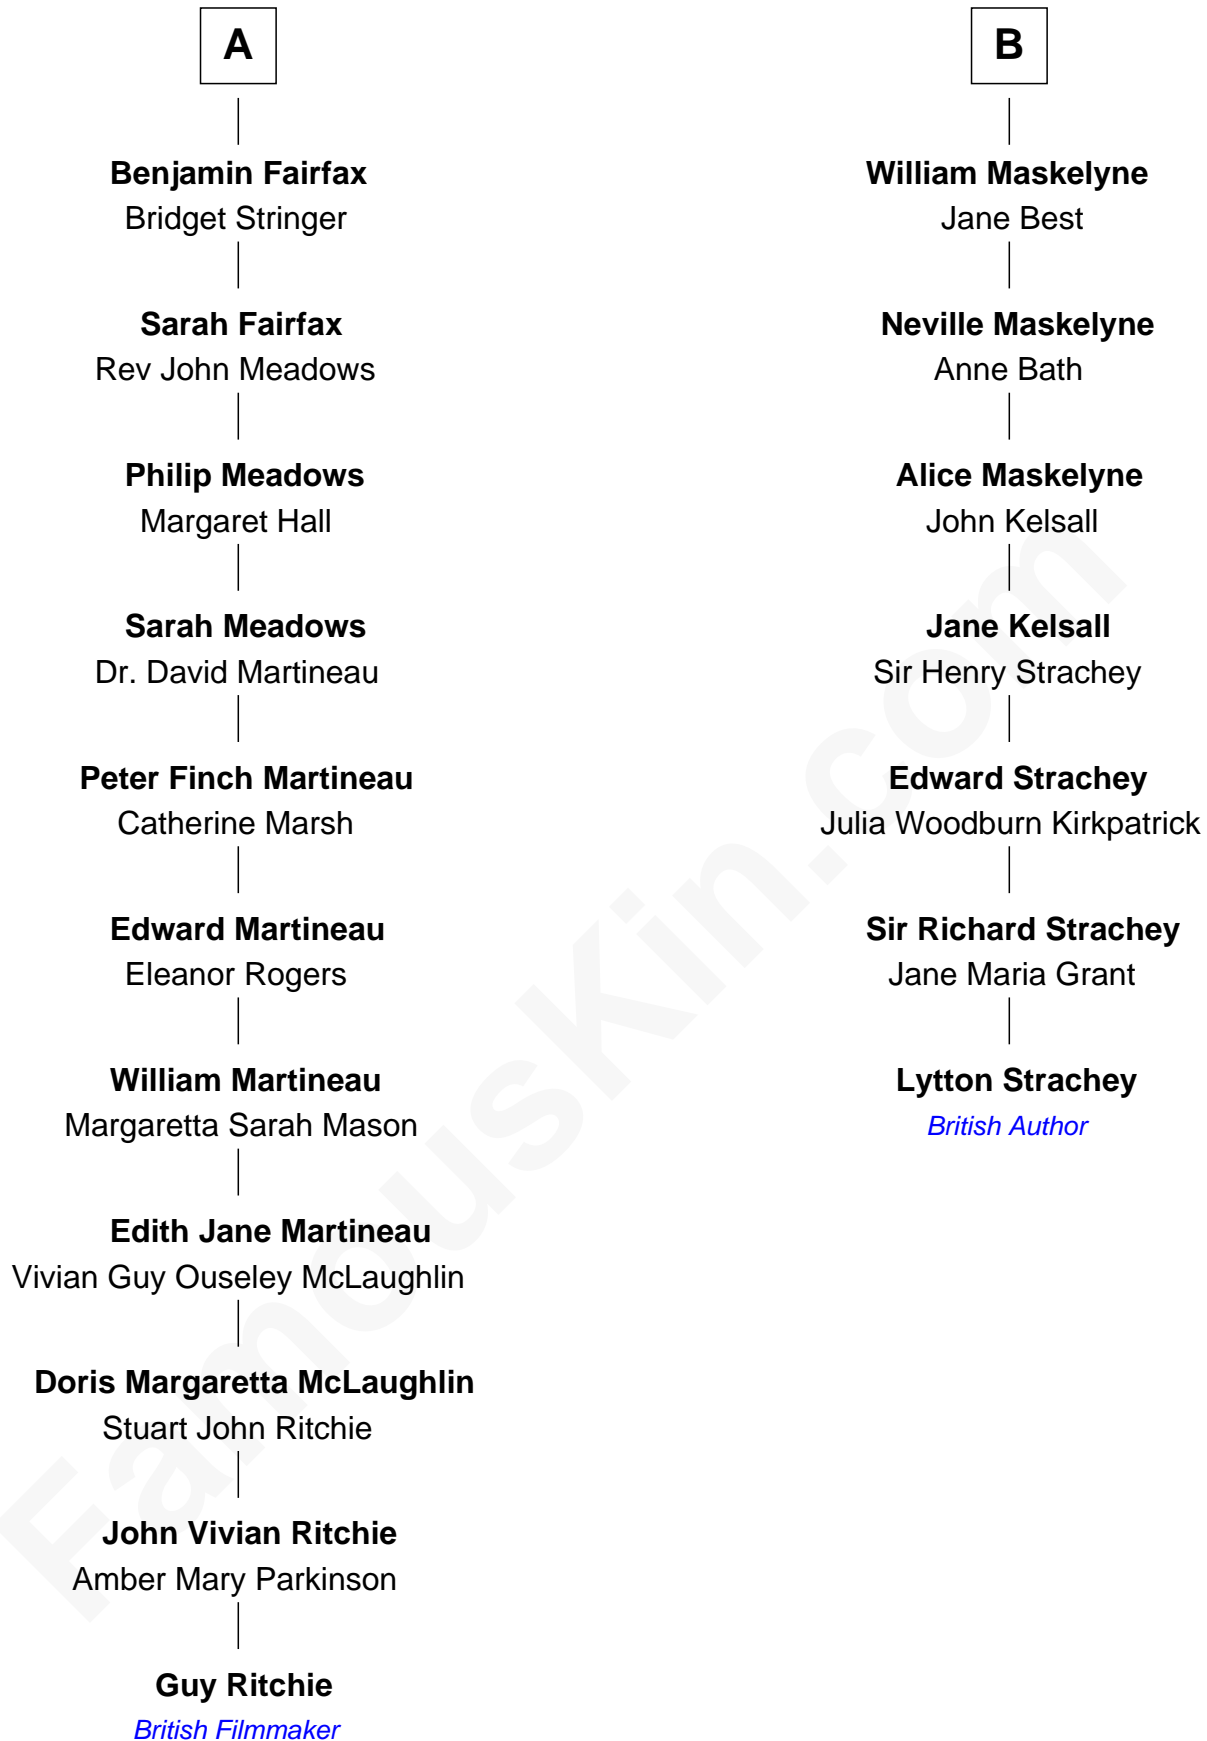

# FamousKin.com Relationship Chart of

**Guy Ritchie**

*British Filmmaker*

13th cousin 4 times removed of

**Lytton Strachey**

*Author and Co-Founder of Bloomsbury Group*

Guy Ritchie photo by [Georges Biard](#) (CC BY-SA 3.0)