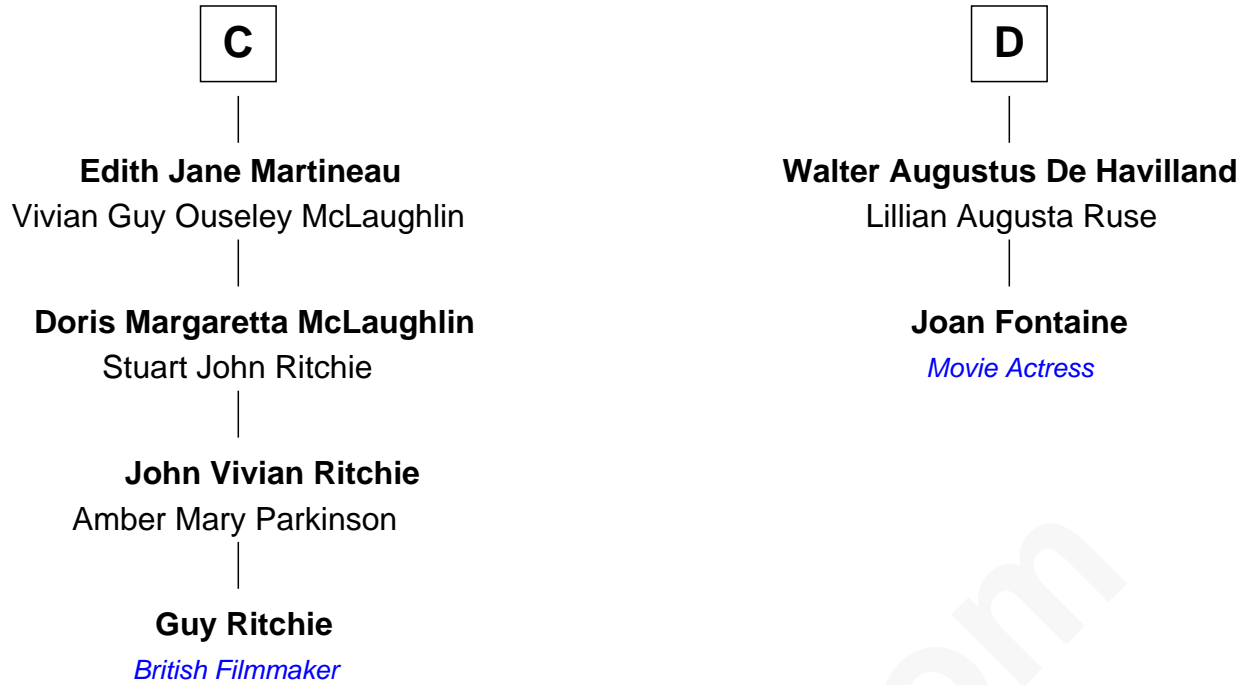

FamousKin.com Relationship Chart of

Guy Ritchie

British Filmmaker

18th cousin 2 times removed of

Joan Fontaine

Movie Actress

Ralph de Stafford
Margaret de Audley

Sir Hugh de Stafford
Philippa de Beauchamp

Sir William Ferrers
Elizabeth Belknap

Jane de Neville
Sir William Gascoigne

Anne Ferrers
Sir Walter Devereux

Sir William Gascoigne
Margaret Percy

Elizabeth Devereux
Sir Richard Corbet

Agnes Gascoigne
Sir Thomas Fairfax

Sir Robert Corbet
Elizabeth Vernon

A

B

FamousKin.com