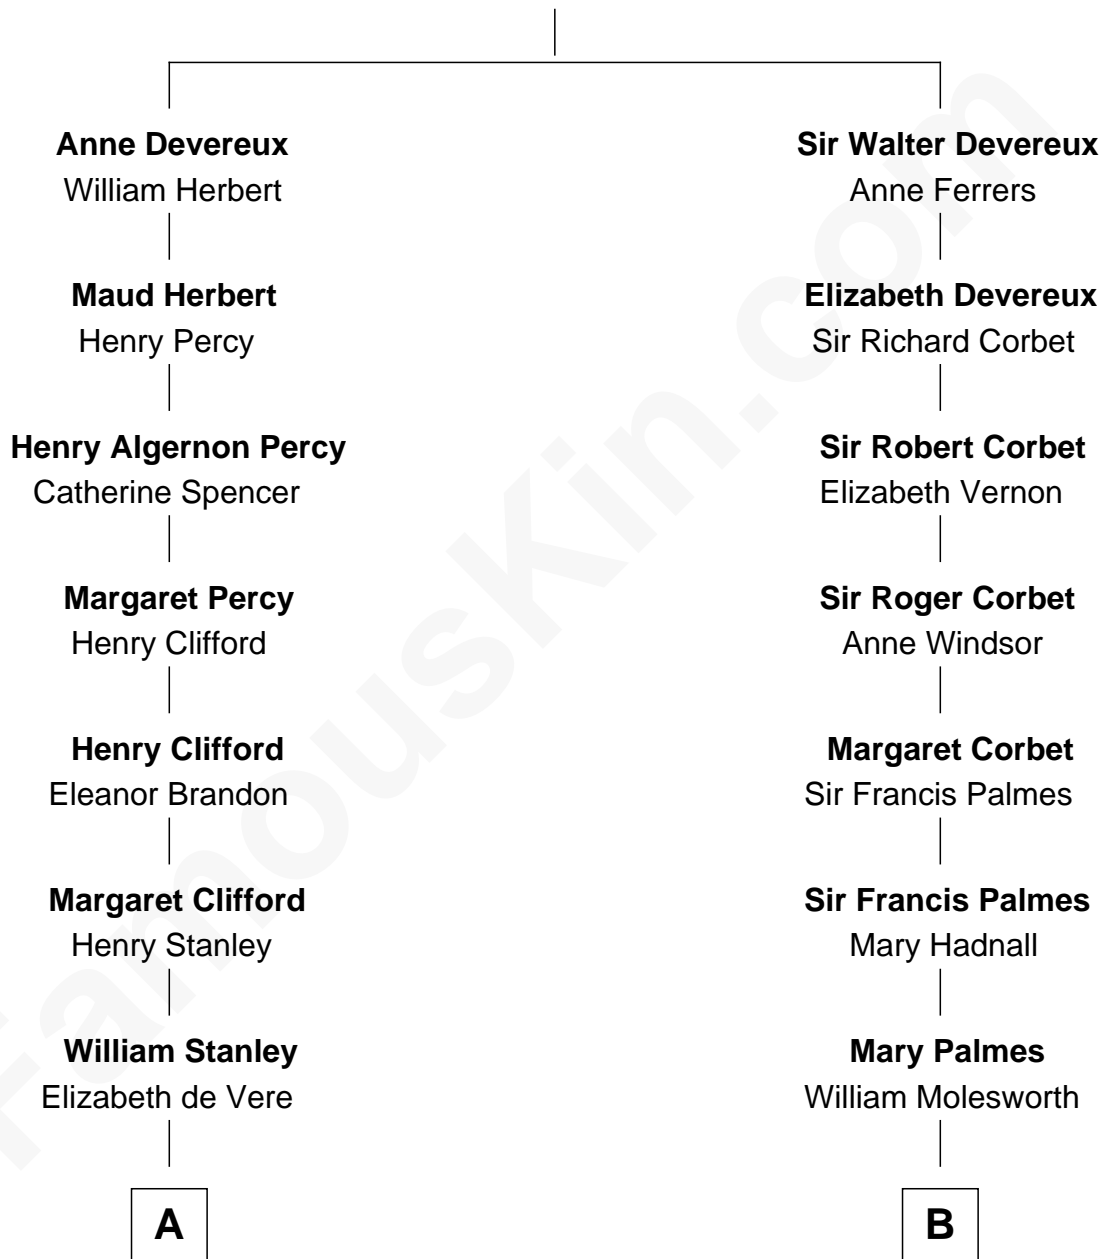

# FamousKin.com Relationship Chart of

**Guy Ritchie**

*British Filmmaker*

14th cousin 4 times removed of

**Joan Fontaine**

*Movie Actress*

**Sir Walter Devereux**

Elizabeth Merbery

**C**

—  
**John Vivian Ritchie**  
Amber Mary Parkinson

—  
**Guy Ritchie**  
*British Filmmaker*

FamousKin.com