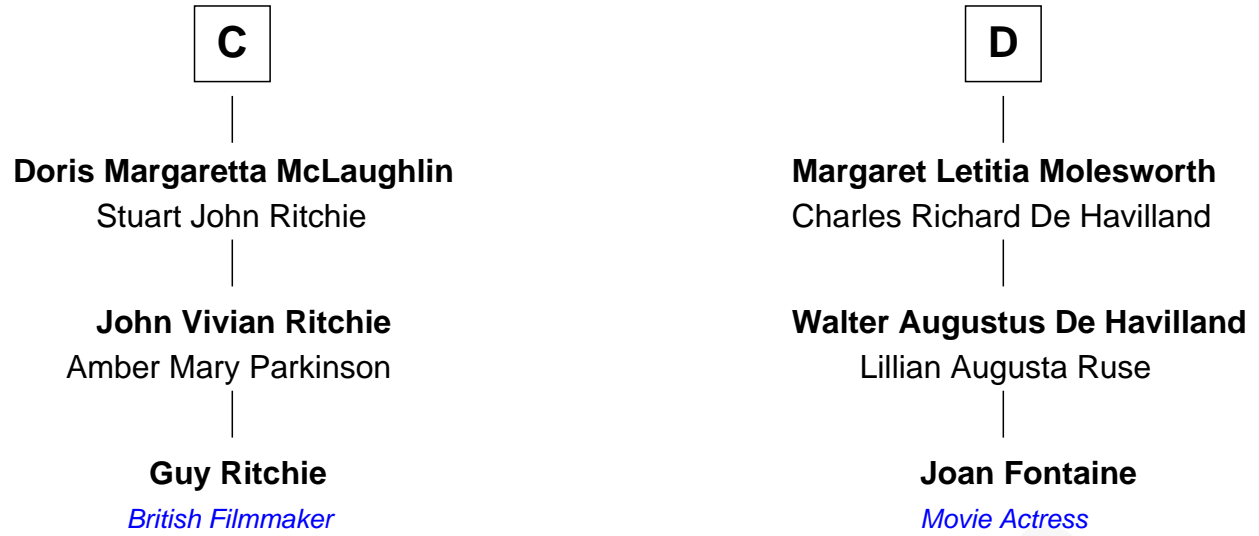

FamousKin.com Relationship Chart of

Guy Ritchie

British Filmmaker

19th cousin of

Joan Fontaine

Movie Actress

Sir Maurice de Berkeley

Eve la Zouche

Margaret Percy

Sir William Gascoigne

Agnes Gascoigne

Sir Thomas Fairfax

William Fairfax

A

Isabel de Berkeley

Sir Robert de Clifford

Sir Roger de Clifford

Maud de Beauchamp

Katherine de Clifford

Sir Ralph de Greystoke

Maud de Greystoke

Eudo de Welles

Sir Lionel de Welles

Joan de Waterton

Eleanor de Welles

Sir Thomas Hoo

Eleanor Hoo

James Carew

B

FamousKin.com