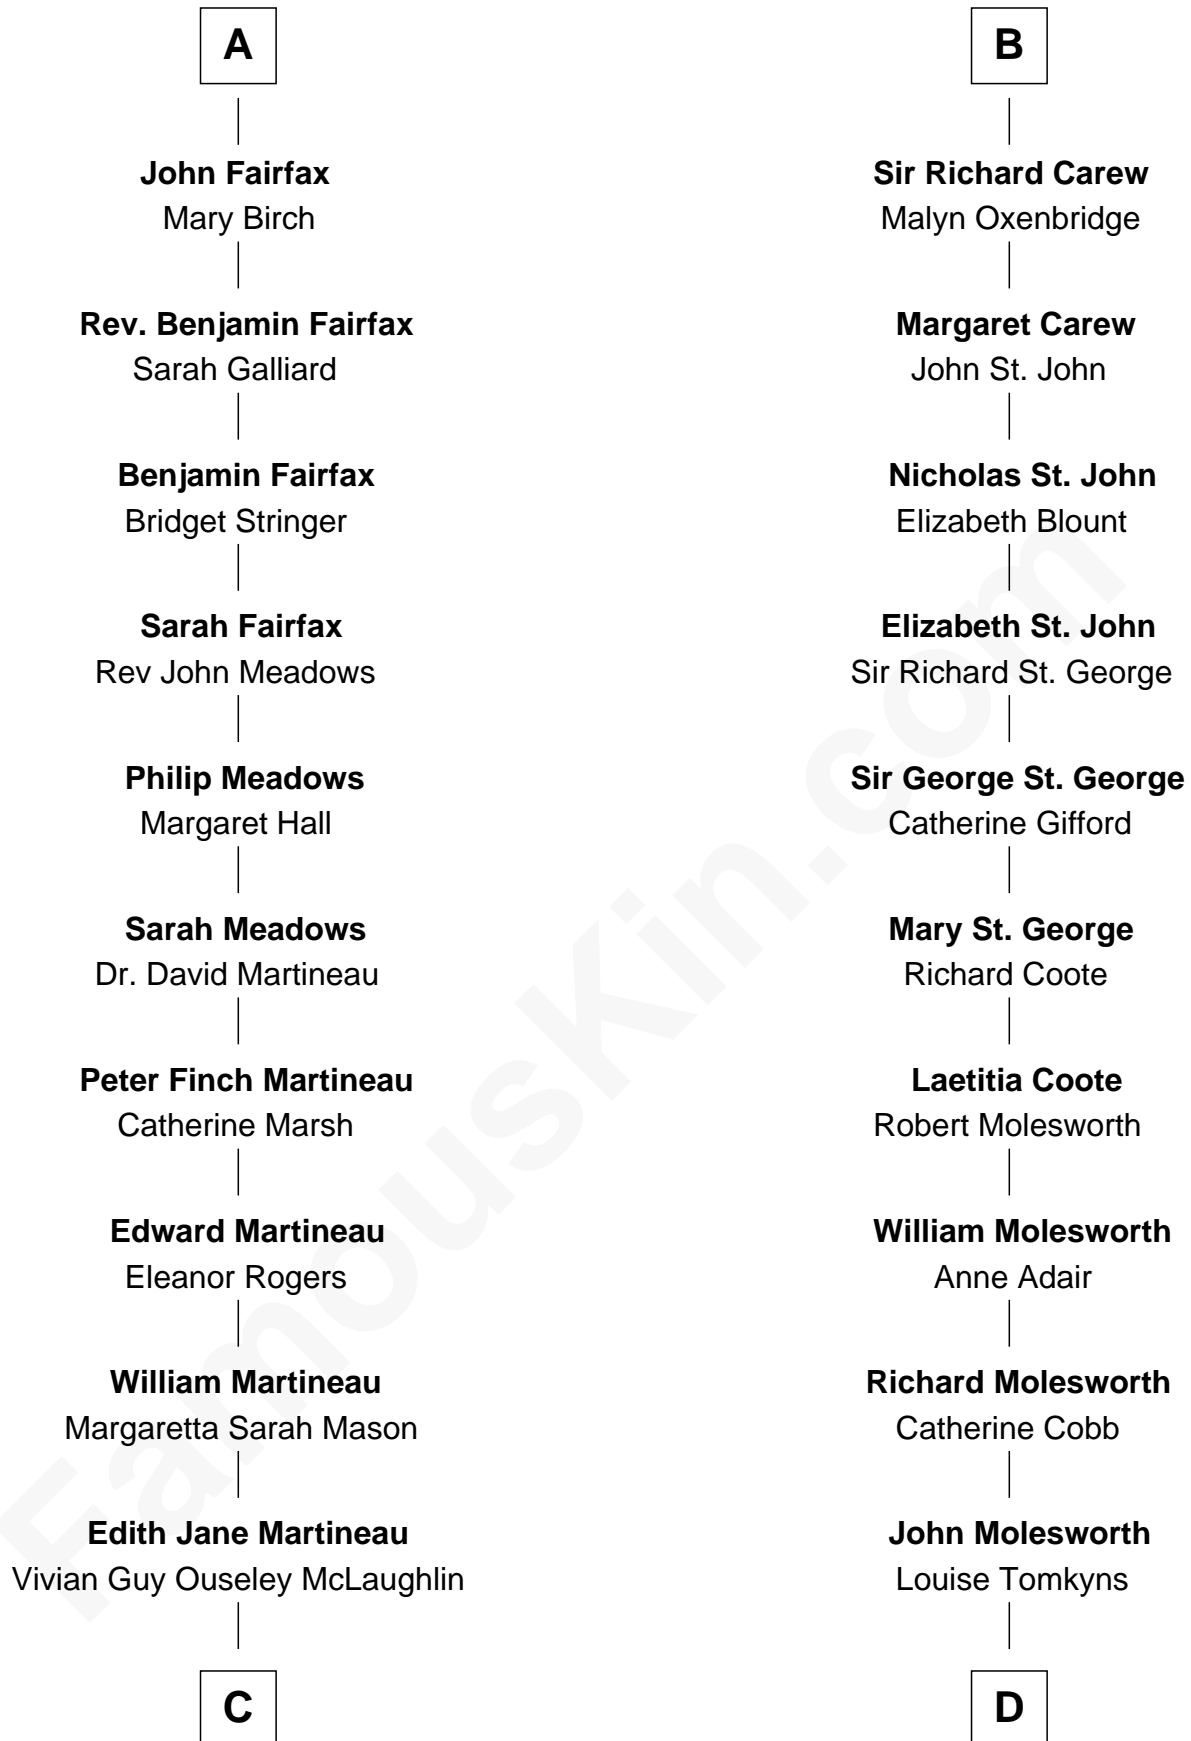

FamousKin.com Relationship Chart of

Guy Ritchie

British Filmmaker

19th cousin of

Joan Fontaine

Movie Actress

Sir Maurice de Berkeley

Eve la Zouche

Margaret Percy

Sir William Gascoigne

Agnes Gascoigne

Sir Thomas Fairfax

William Fairfax

A

Isabel de Berkeley

Sir Robert de Clifford

Sir Roger de Clifford

Maud de Beauchamp

Katherine de Clifford

Sir Ralph de Greystoke

Maud de Greystoke

Eudo de Welles

Sir Lionel de Welles

Joan de Waterton

Eleanor de Welles

Sir Thomas Hoo

Eleanor Hoo

James Carew

B

FamousKin.com