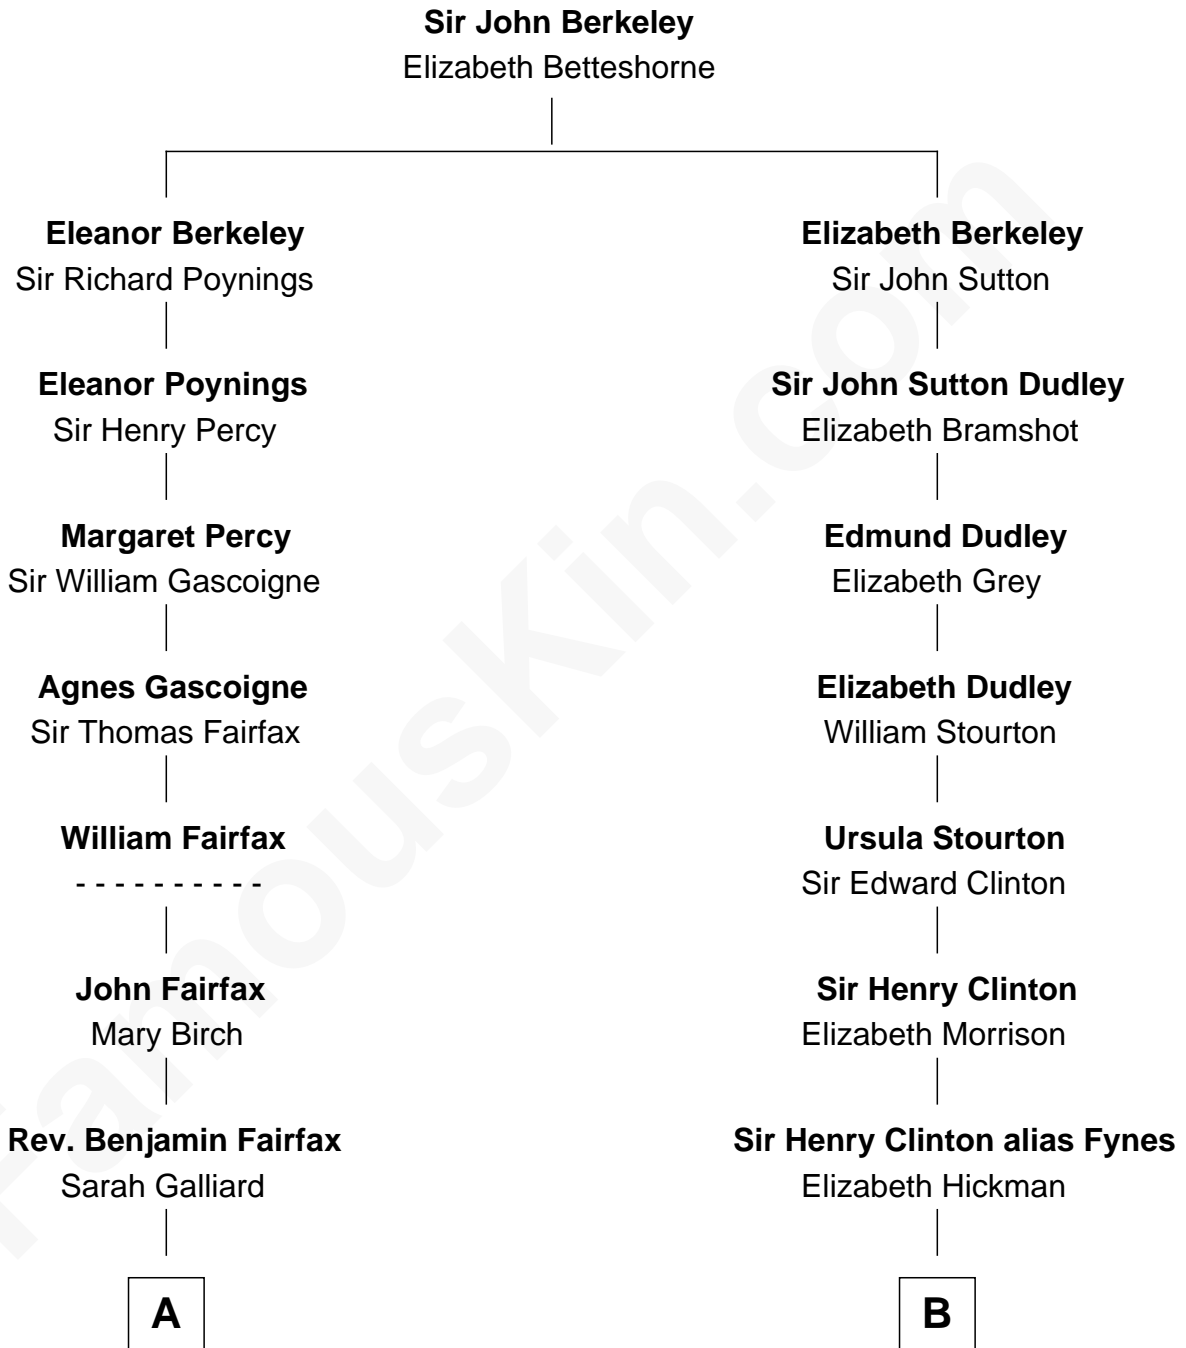

FamousKin.com Relationship Chart of

Guy Ritchie

British Filmmaker

10th cousin 7 times removed of

George Clinton

4th U.S. Vice President

Guy Ritchie photo by [Georges Biard](#) (CC BY-SA 3.0)