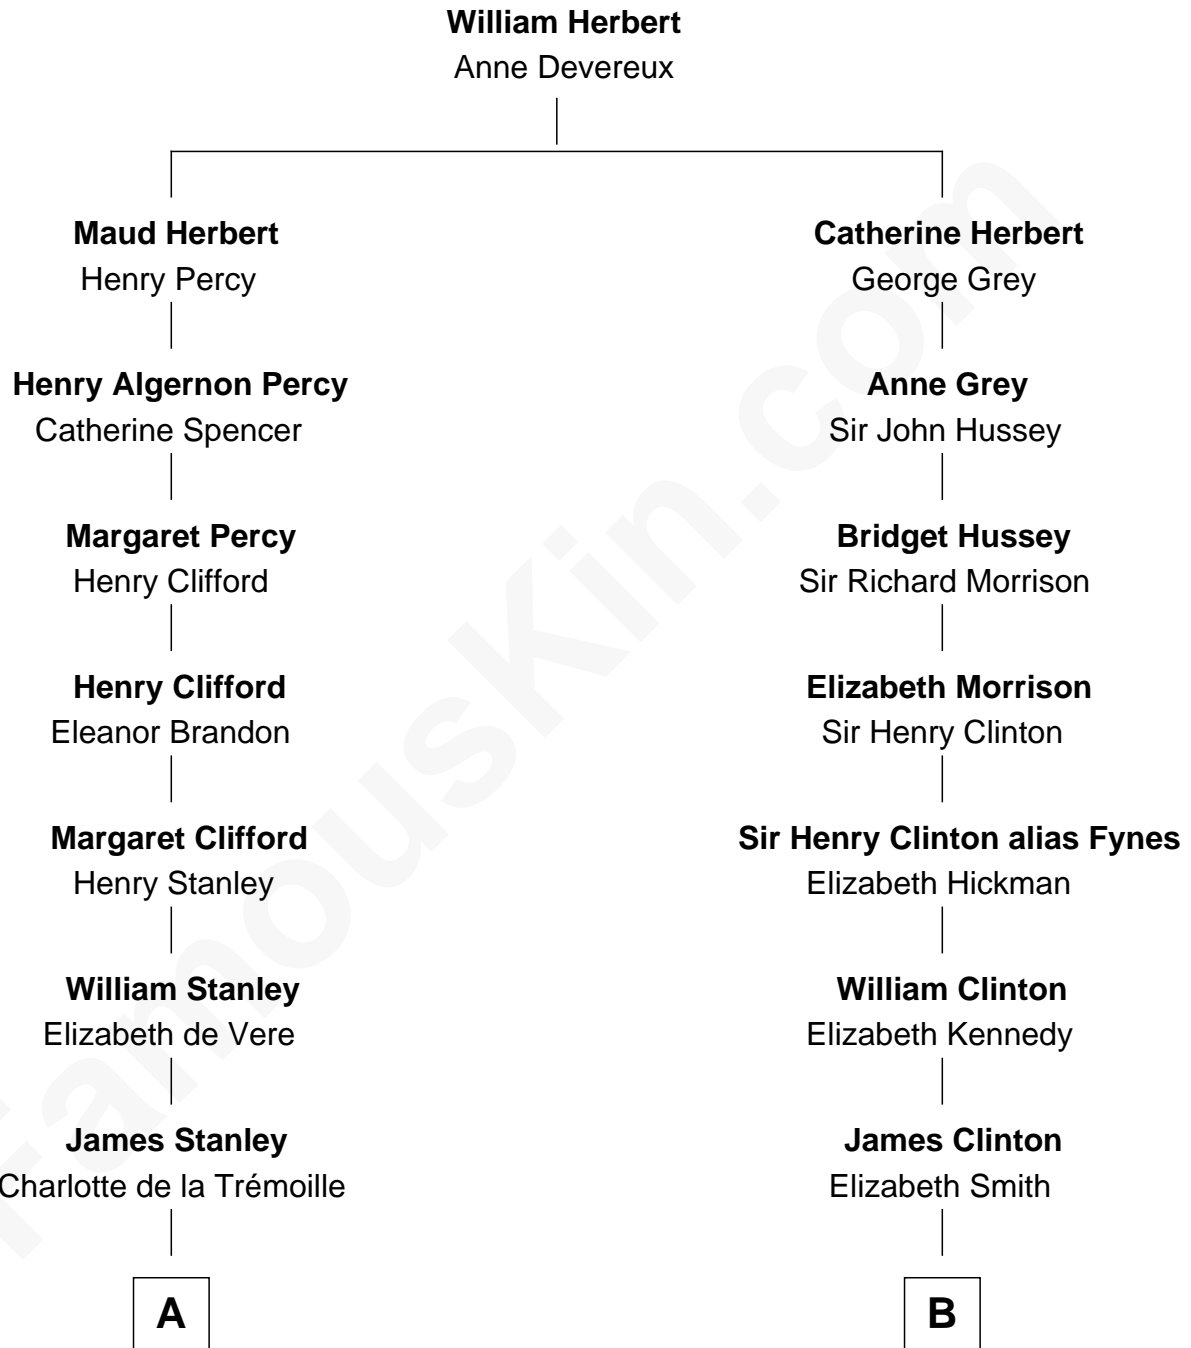

FamousKin.com Relationship Chart of

Guy Ritchie

British Filmmaker

8th cousin 9 times removed of

George Clinton

4th U.S. Vice President

Guy Ritchie photo by [Georges Biard](#) (CC BY-SA 3.0)