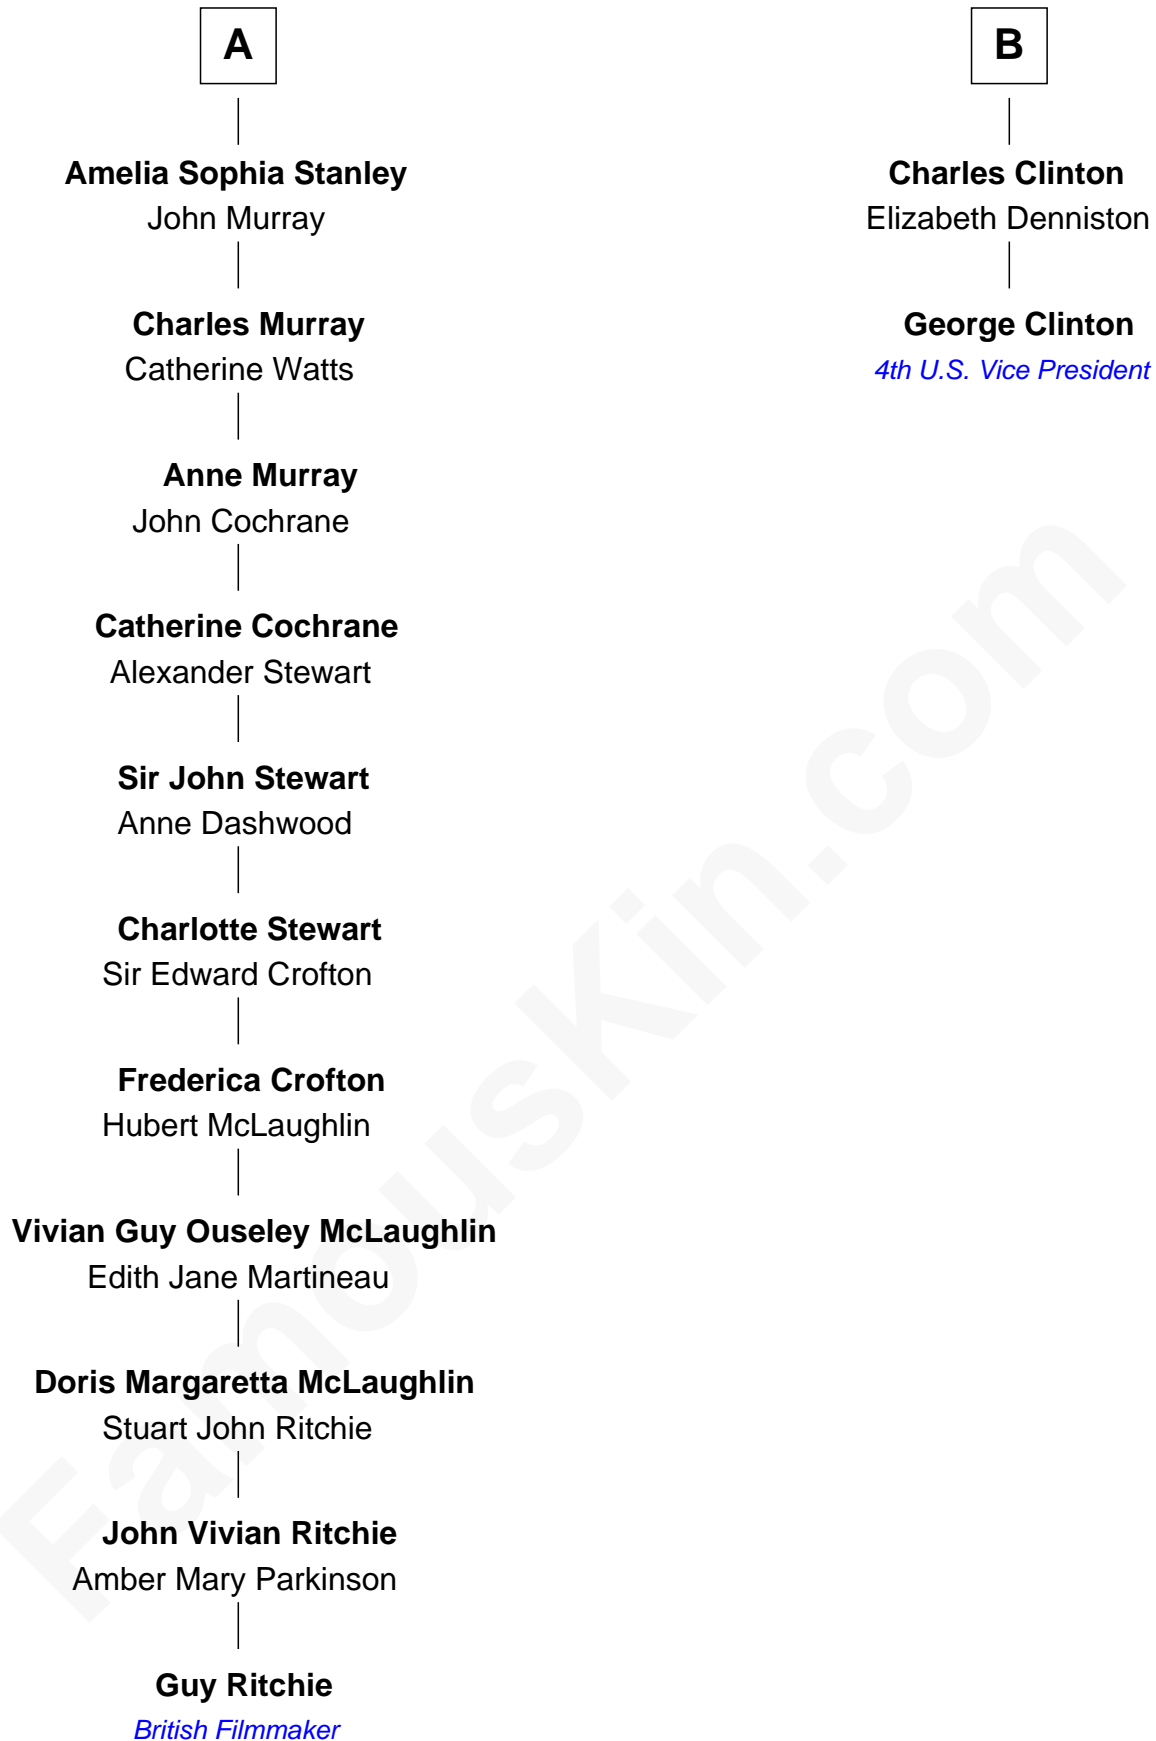

FamousKin.com Relationship Chart of

Guy Ritchie

British Filmmaker

8th cousin 9 times removed of

George Clinton

4th U.S. Vice President

Guy Ritchie photo by [Georges Biard](#) (CC BY-SA 3.0)