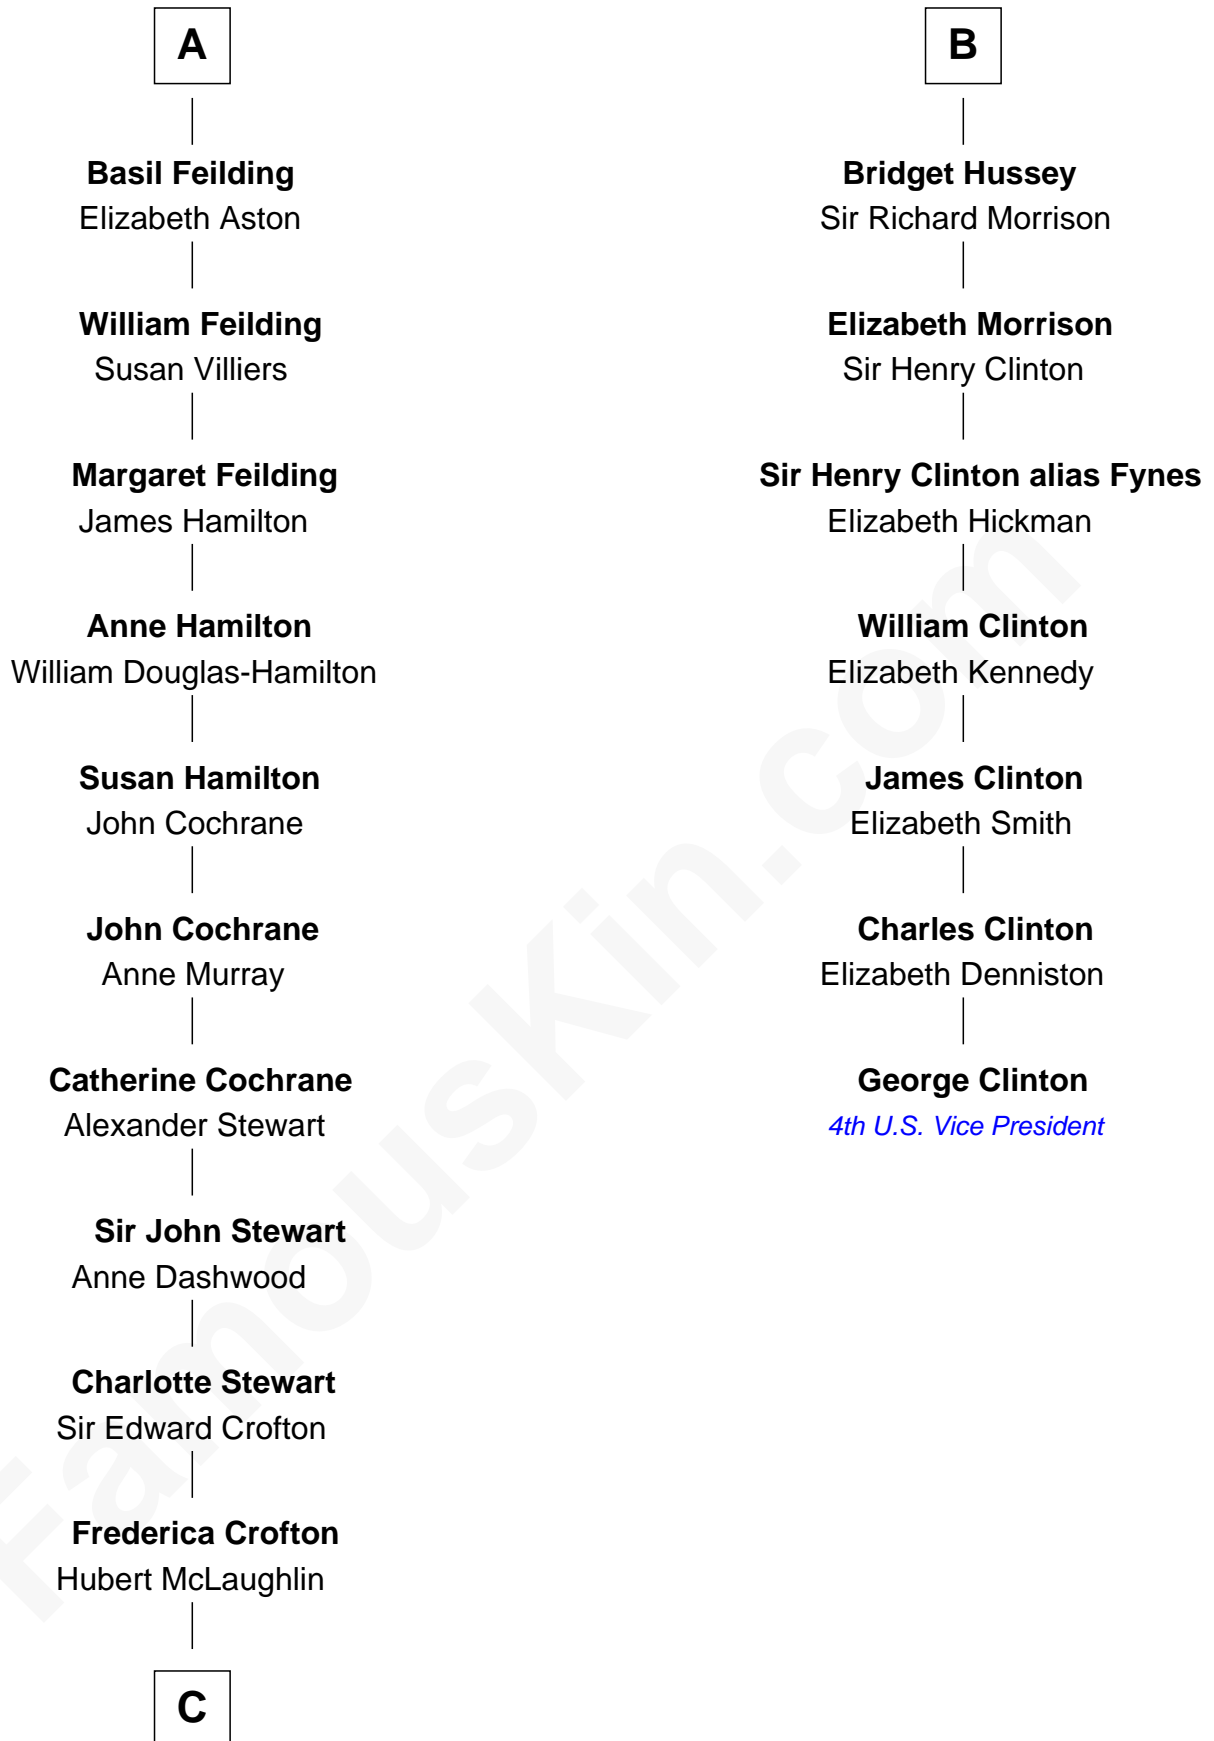

FamousKin.com Relationship Chart of

Guy Ritchie

British Filmmaker

13th cousin 7 times removed of

George Clinton

4th U.S. Vice President

Sir John Crophull

Margery de Verdun

William Parr

Mary Salisbury

Maud Parr

Sir Ralph Lane

Dorothy Lane

Sir William Feilding

A

Thomas Crophull

Sybil Delabere

Agnes Crophull

Sir Walter Devereux

Sir Walter Devereux

Elizabeth Bromwich

Sir Walter Devereux

Elizabeth Merbery

Anne Devereux

William Herbert

Catherine Herbert

George Grey

Anne Grey

Sir John Hussey

B

C

—
Vivian Guy Ouseley McLaughlin