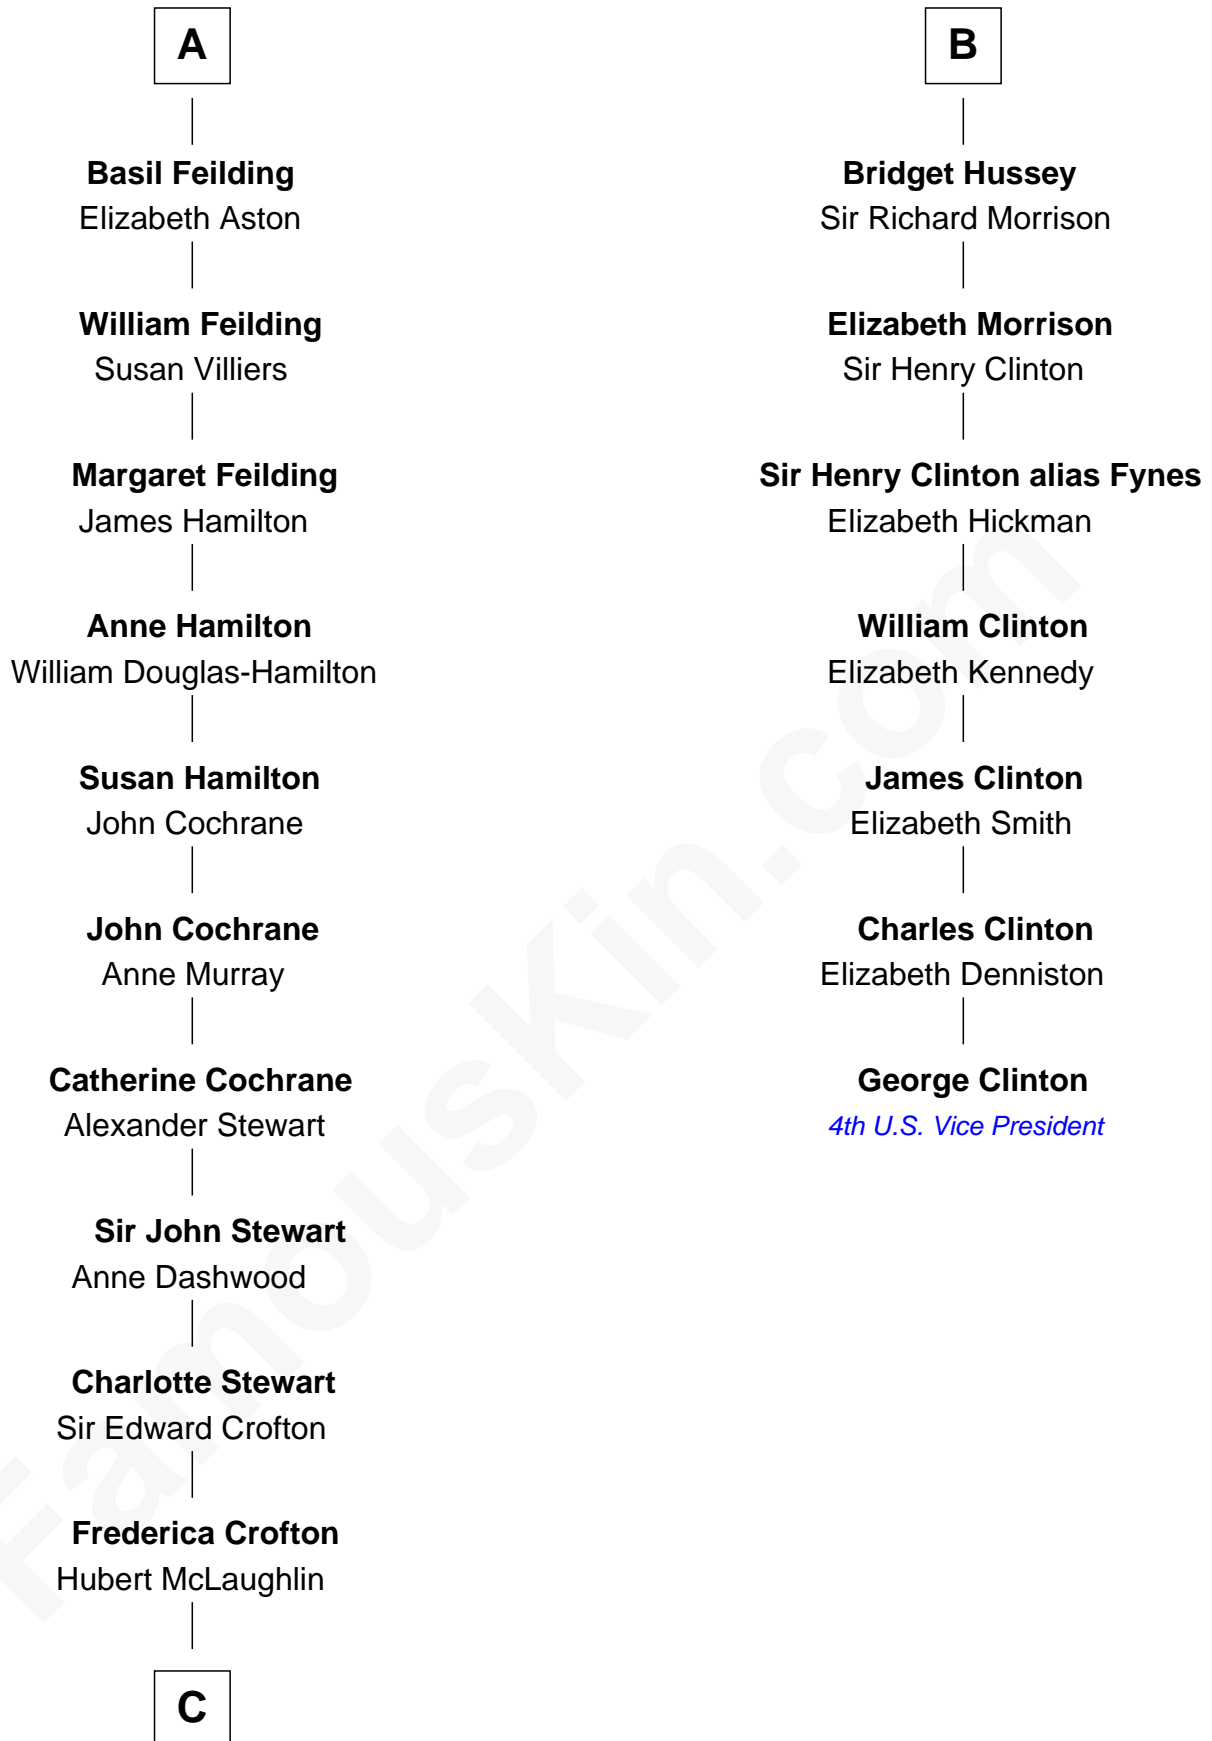

FamousKin.com Relationship Chart of

Guy Ritchie

British Filmmaker

13th cousin 7 times removed of

George Clinton

4th U.S. Vice President

Sir John Delabere

C

—
Vivian Guy Ouseley McLaughlin

Edith Jane Martineau

—
Doris Margaretta McLaughlin

Stuart John Ritchie

—
John Vivian Ritchie

Amber Mary Parkinson

—
Guy Ritchie

British Filmmaker