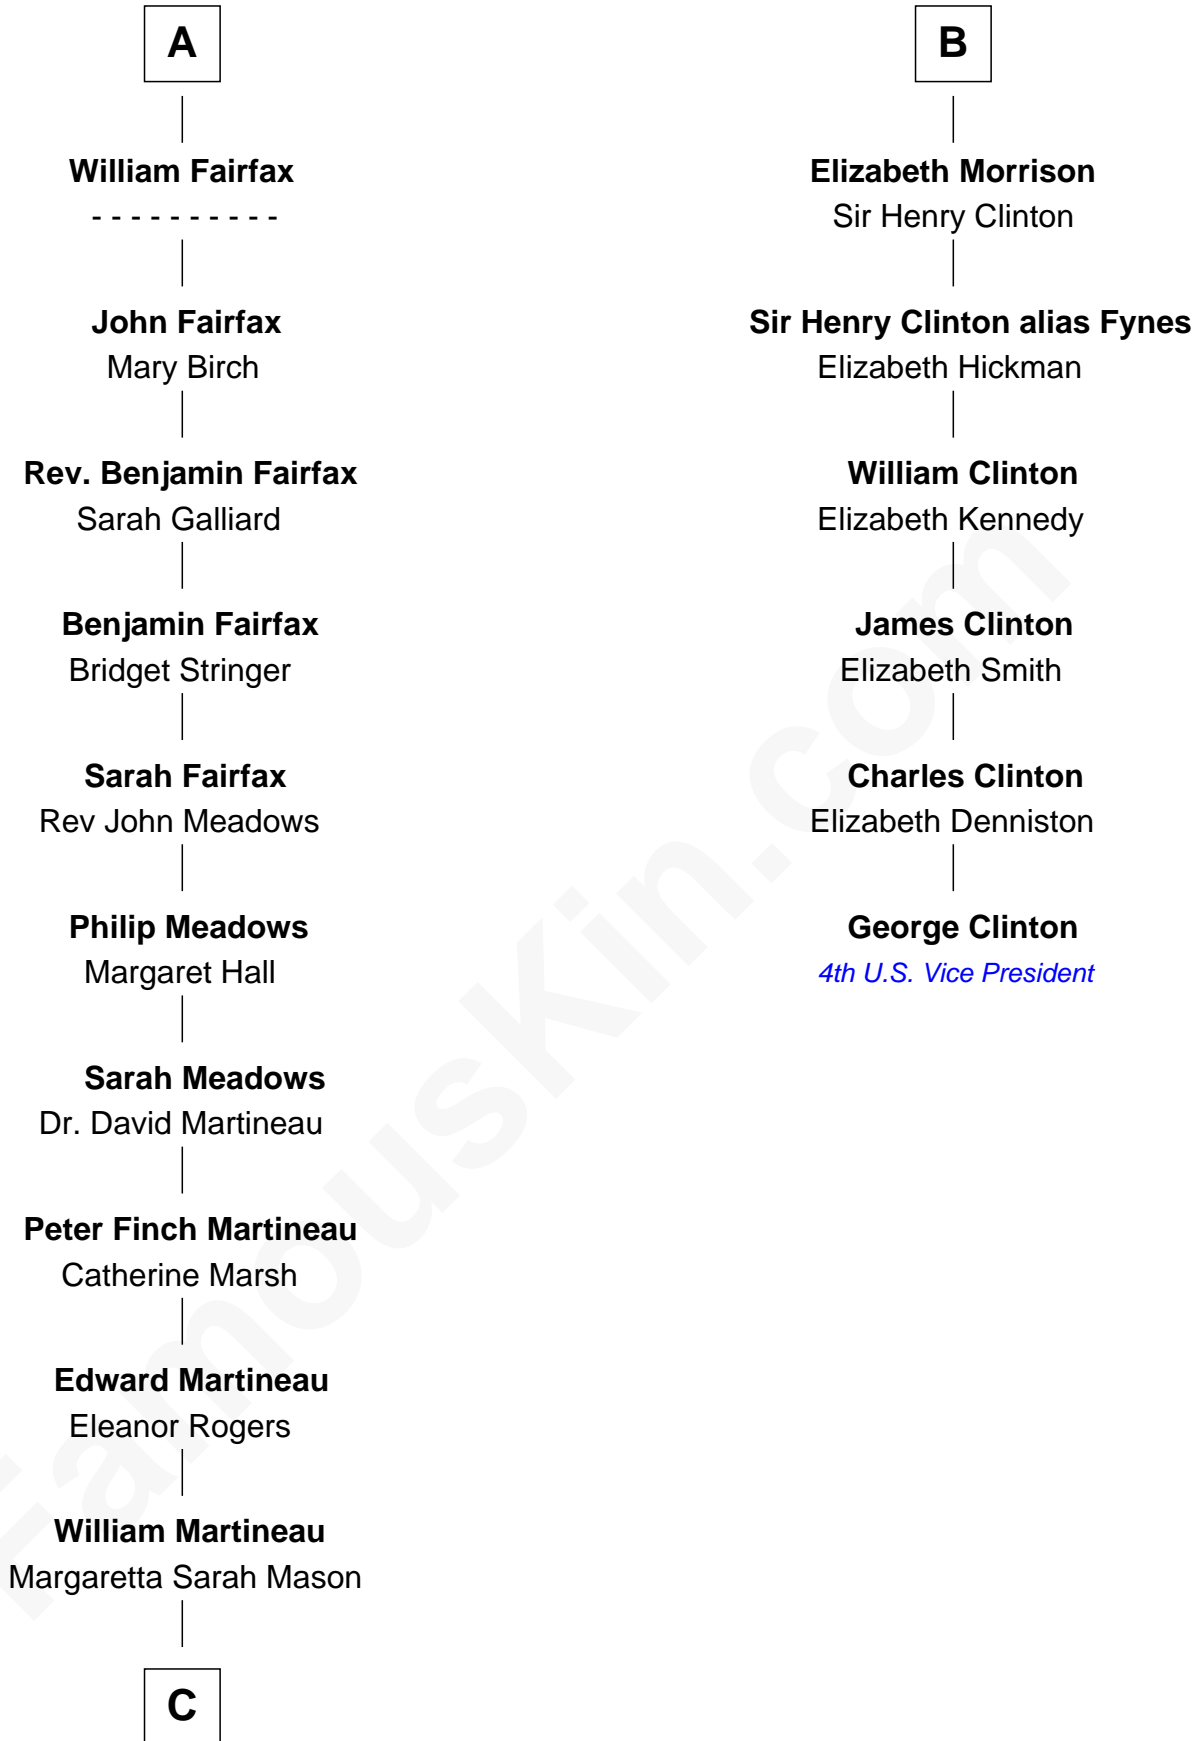

FamousKin.com Relationship Chart of

Guy Ritchie

British Filmmaker

12th cousin 8 times removed of

George Clinton

4th U.S. Vice President

C

—
Edith Jane Martineau
Vivian Guy Ouseley McLaughlin

—
Doris Margaretta McLaughlin
Stuart John Ritchie

—
John Vivian Ritchie
Amber Mary Parkinson

—
Guy Ritchie
British Filmmaker

FamousKin.com