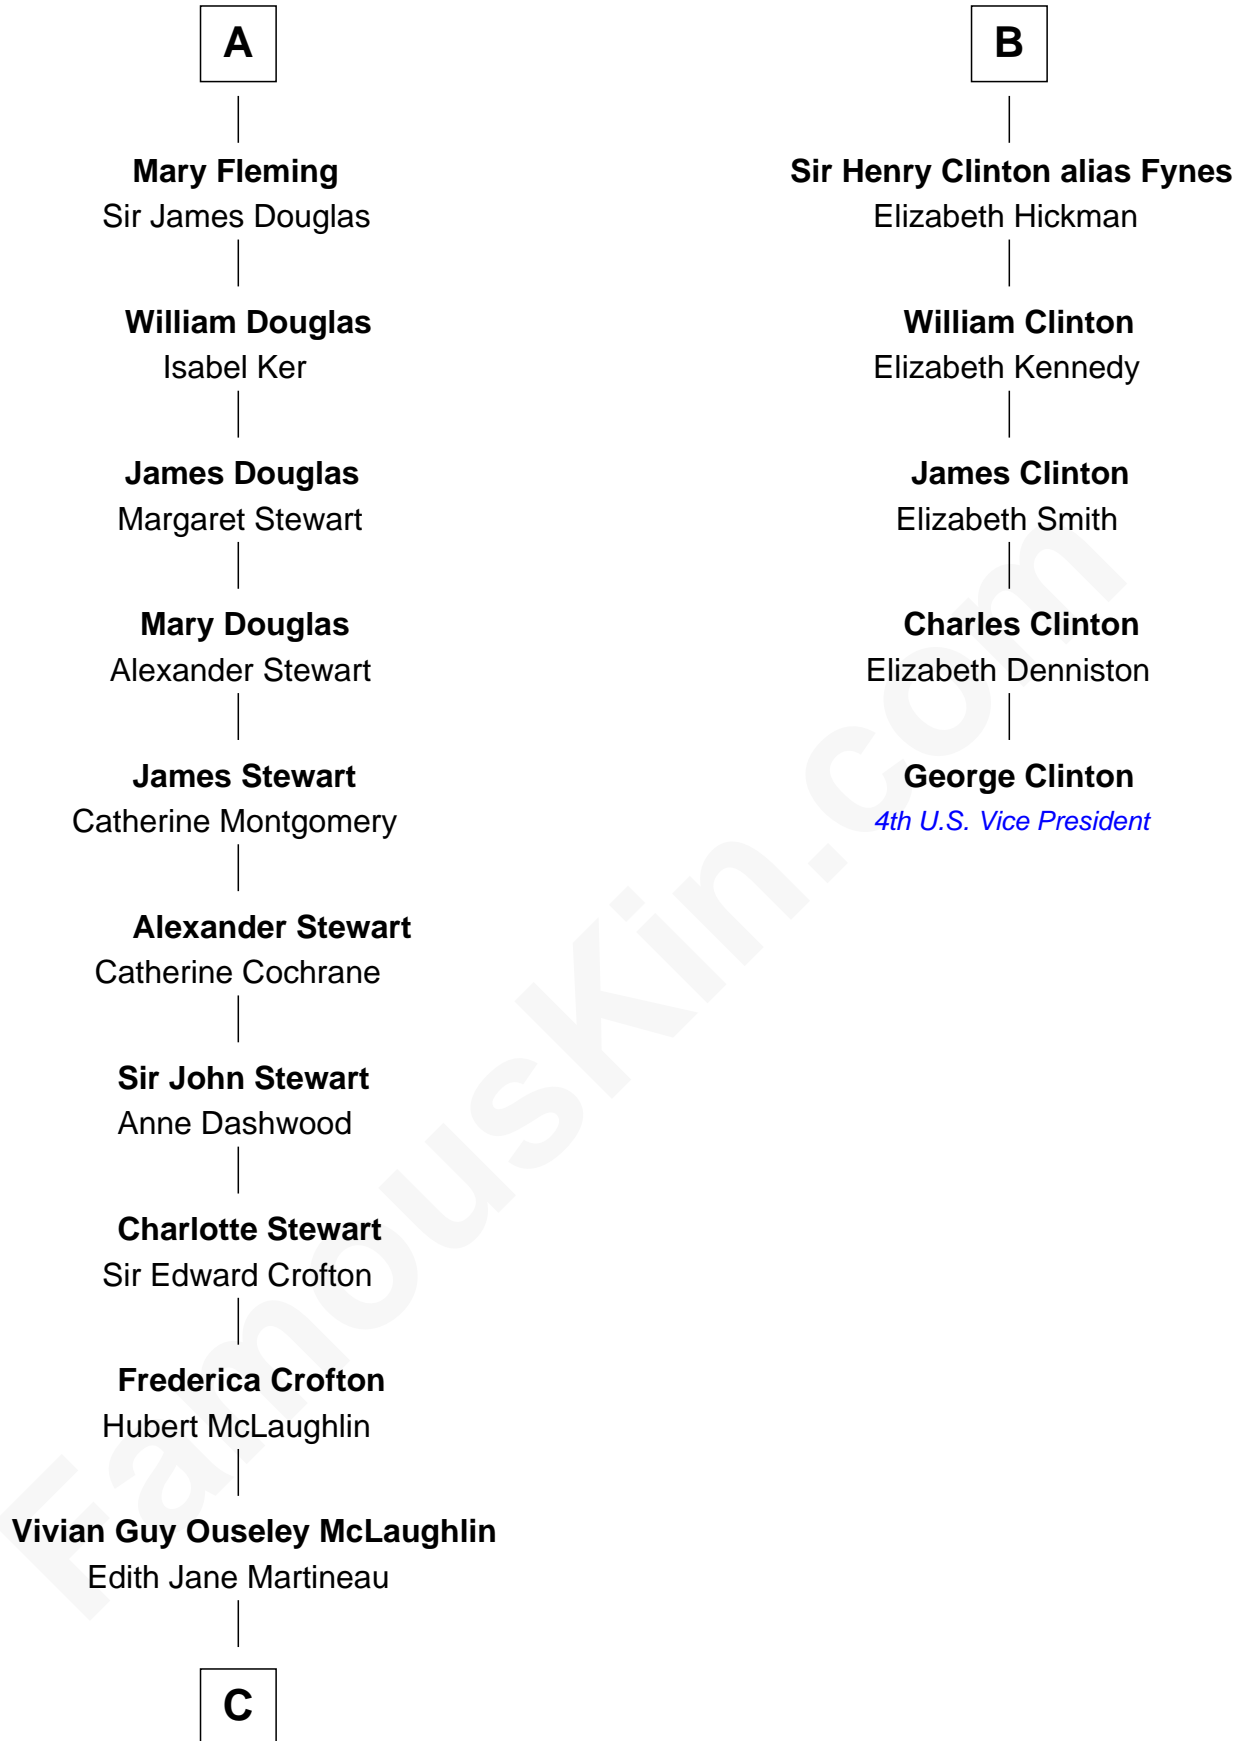

# FamousKin.com Relationship Chart of

**Guy Ritchie**

*British Filmmaker*

11th cousin 8 times removed of

**George Clinton**

*4th U.S. Vice President*

**C**

—  
**Doris Margaretta McLaughlin**

Stuart John Ritchie

—  
**John Vivian Ritchie**

Amber Mary Parkinson

—  
**Guy Ritchie**

*British Filmmaker*

FamousKin.com