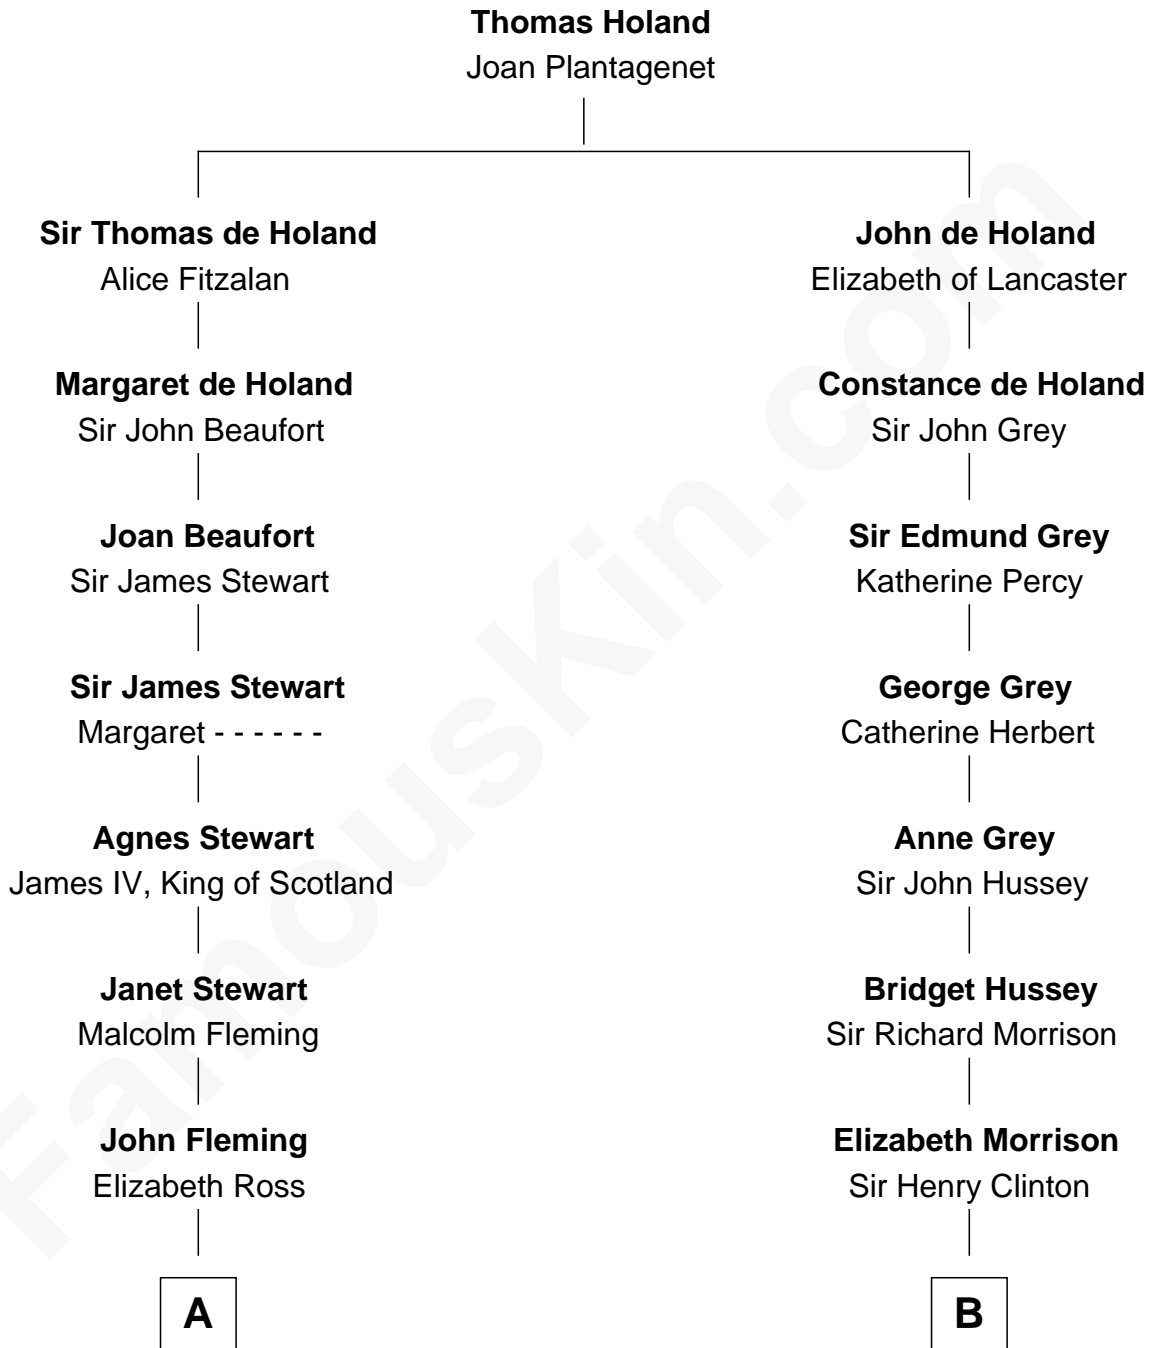

# FamousKin.com Relationship Chart of

**Guy Ritchie**

*British Filmmaker*

11th cousin 8 times removed of

**George Clinton**

*4th U.S. Vice President*

**C**

—  
**Doris Margaretta McLaughlin**

Stuart John Ritchie

—  
**John Vivian Ritchie**

Amber Mary Parkinson

—  
**Guy Ritchie**

*British Filmmaker*

FamousKin.com