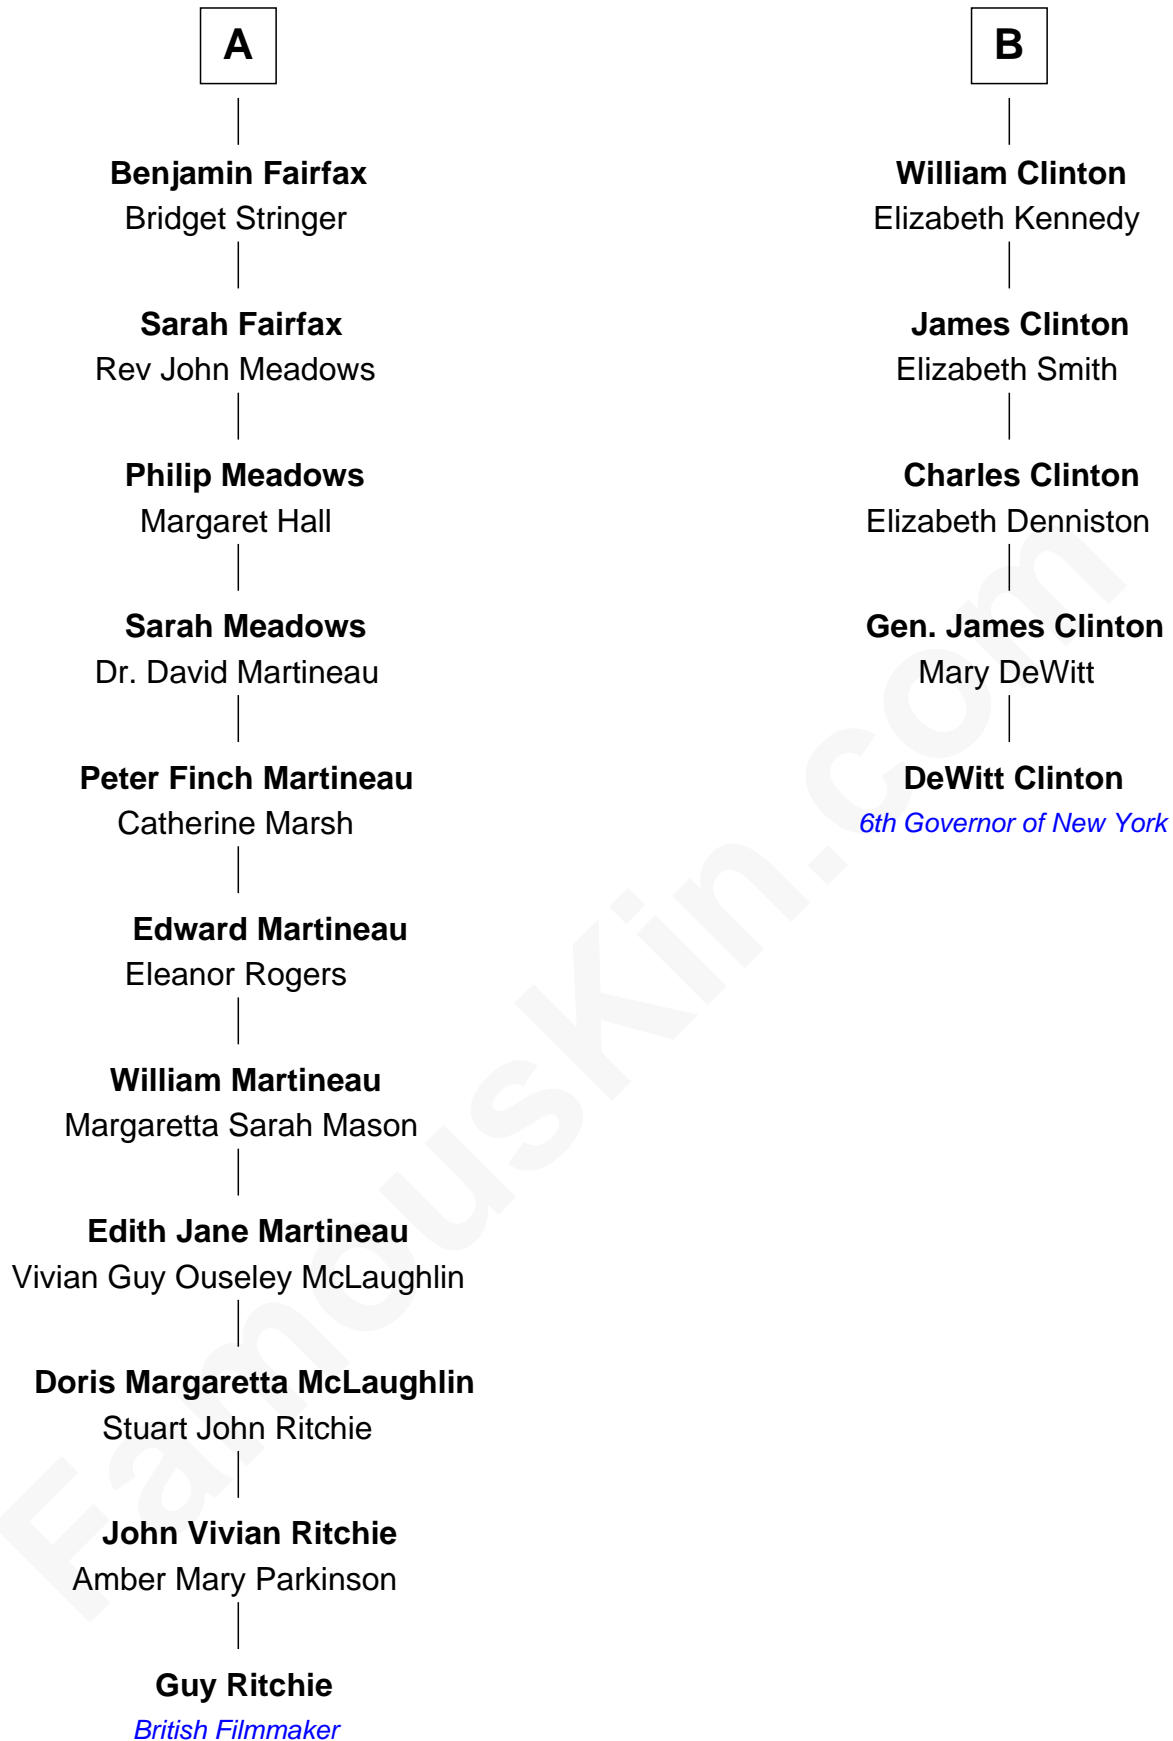

# FamousKin.com Relationship Chart of

**Guy Ritchie**

*British Filmmaker*

11th cousin 6 times removed of

**DeWitt Clinton**

*6th Governor of New York*

Guy Ritchie photo by [Georges Biard](#) (CC BY-SA 3.0)