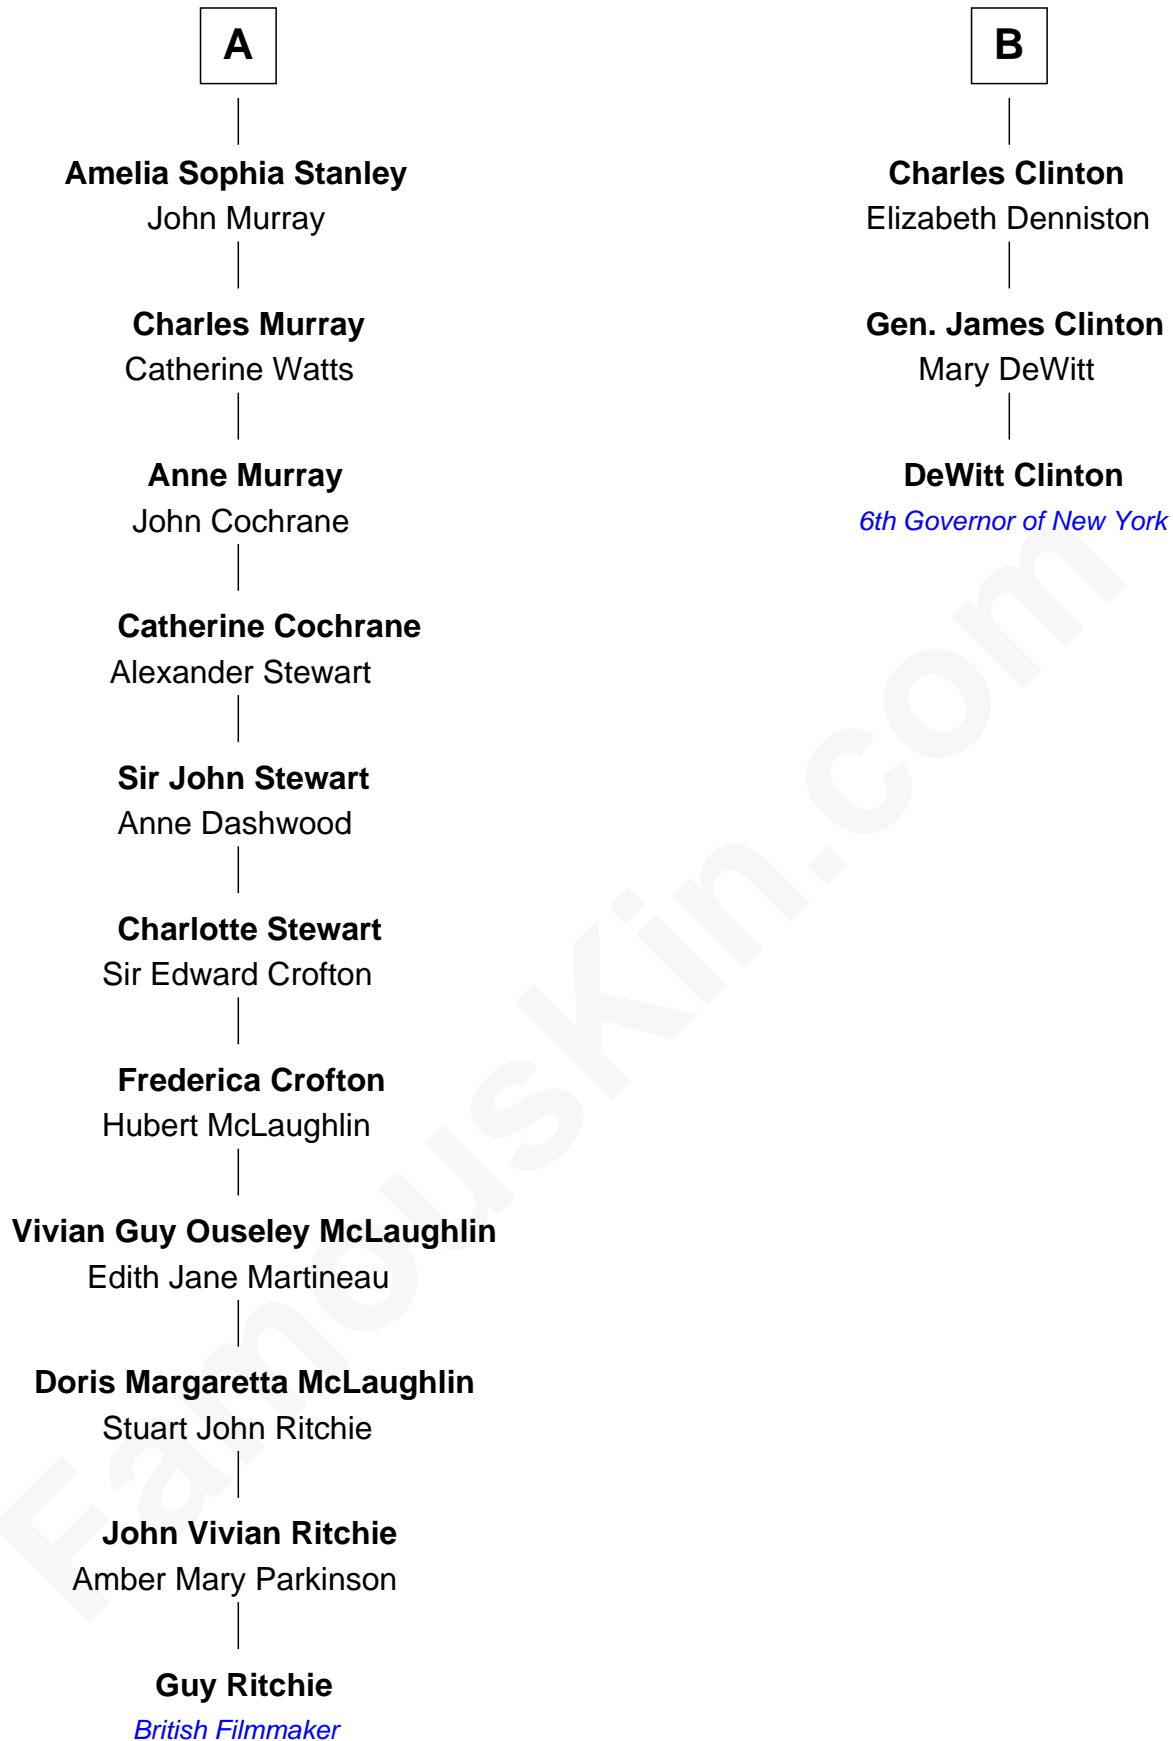

# FamousKin.com Relationship Chart of

**Guy Ritchie**

*British Filmmaker*

9th cousin 8 times removed of

**DeWitt Clinton**

*6th Governor of New York*

Guy Ritchie photo by [Georges Biard](#) (CC BY-SA 3.0)