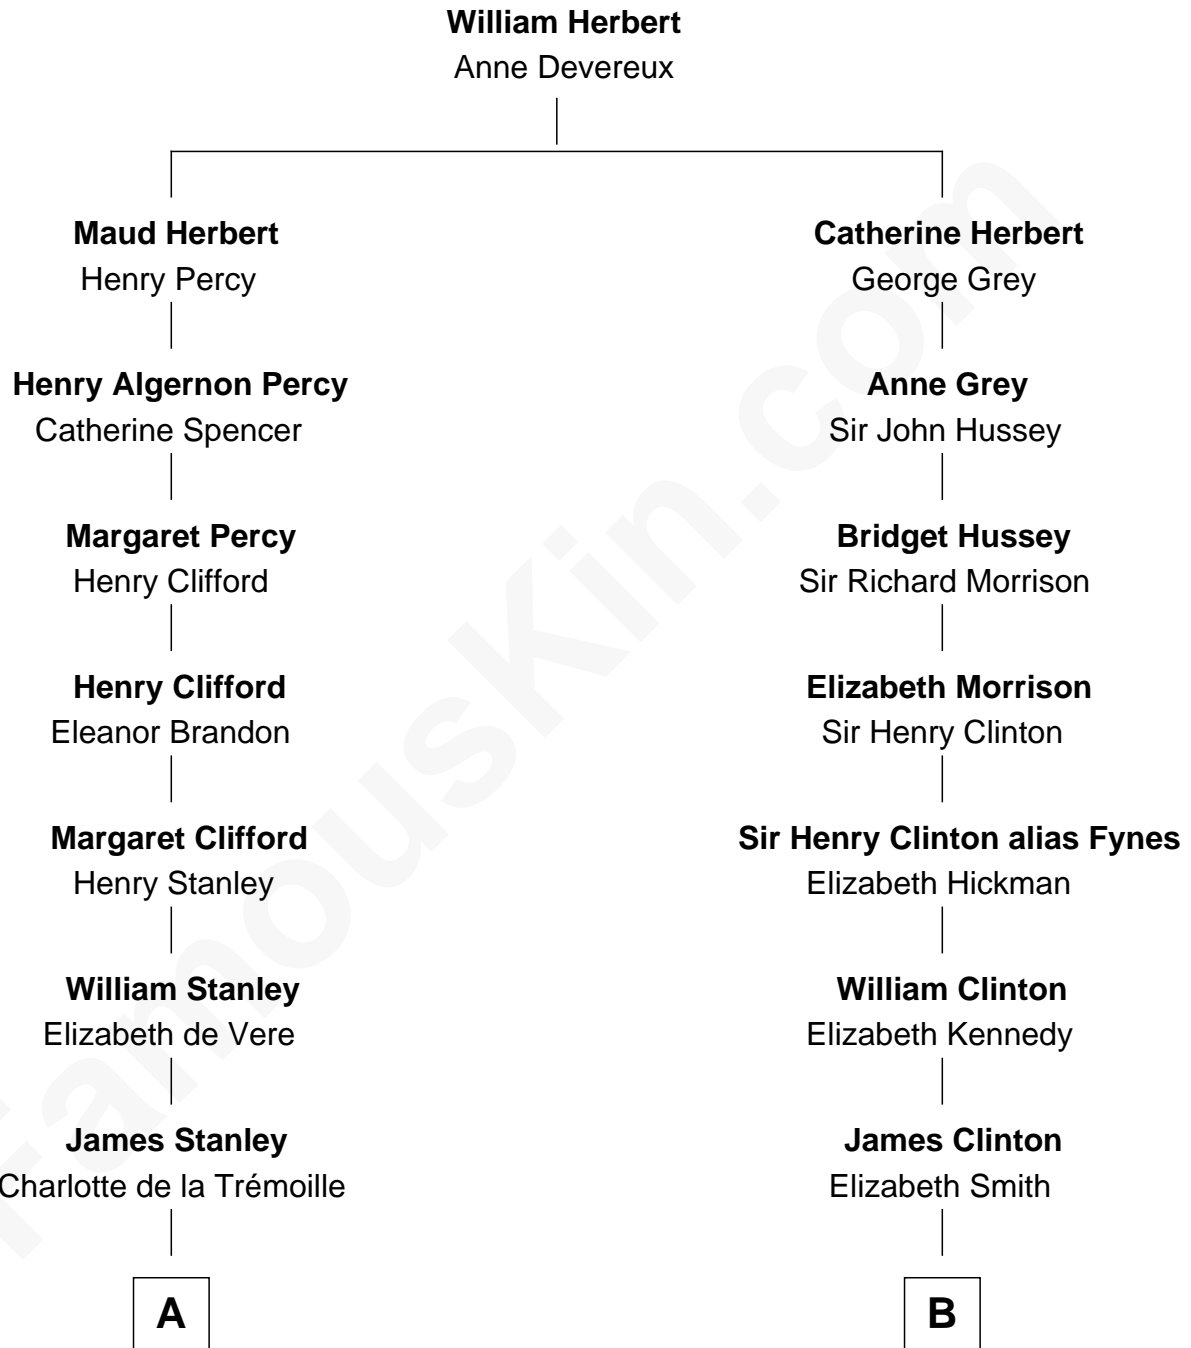

# FamousKin.com Relationship Chart of

**Guy Ritchie**

*British Filmmaker*

9th cousin 8 times removed of

**DeWitt Clinton**

*6th Governor of New York*

Guy Ritchie photo by [Georges Biard](#) (CC BY-SA 3.0)